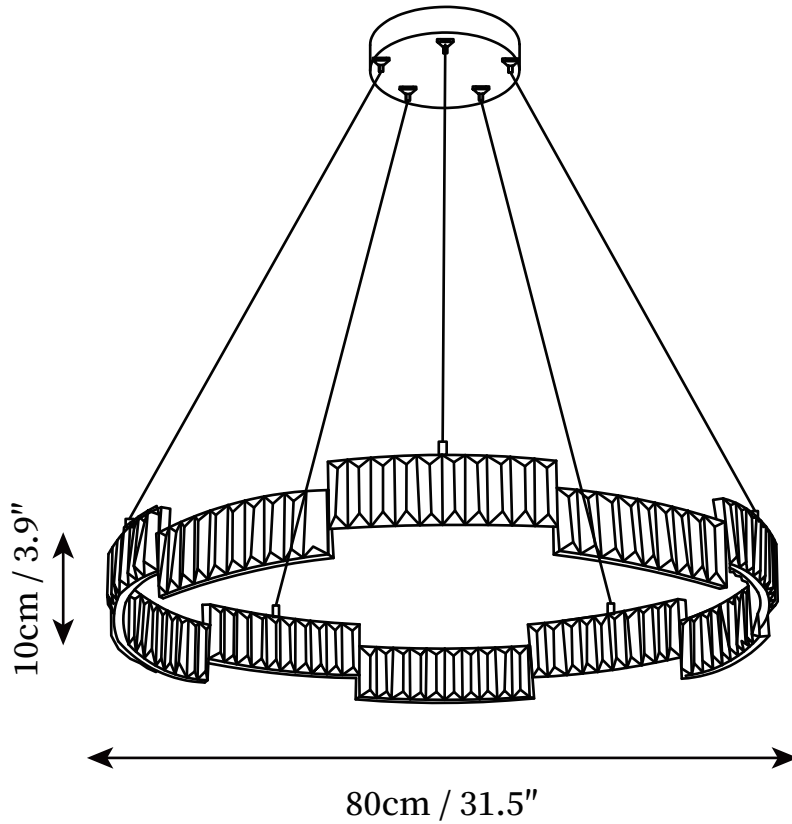

## SPECIFICATION DETAILS

\*For custom options, consult factory for details

<b>Fixture Dimensions</b>	D 15.7" x H 3.9"
<b>Light source</b>	Integrated LED
<b>Wattage</b>	20W
<b>Voltage</b>	AC 110-240V
<b>Color Temperature</b>	3000k
<b>CRI(Ra)</b>	80CRI
<b>Mounting</b>	Ceiling
<b>Driver Required</b>	Yes
<b>Optional Color Temps</b>	Warm Light (3000K), Neutral Light (4500K), Cool Light (6000K)
<b>LED Rated Life</b>	30000hours
<b>Dimming</b>	Dimming is not supported
<b>Finishes</b>	Copper
<b>Shade Details</b>	Clear
<b>Material</b>	Stainless Steel, Glass
<b>Wire Length</b>	59"
<b>Wire Type</b>	Clear Coaxial Wire

## SPECIFICATION DETAILS

\*For custom options, consult factory for details

<b>Fixture Dimensions</b>	D 23.6" x H 3.9"
<b>Light source</b>	Integrated LED
<b>Wattage</b>	20W
<b>Voltage</b>	AC 110-240V
<b>Color Temperature</b>	3000k
<b>CRI(Ra)</b>	80CRI
<b>Mounting</b>	Ceiling
<b>Driver Required</b>	Yes
<b>Optional Color Temps</b>	Warm Light (3000K), Neutral Light (4500K), Cool Light (6000K)
<b>LED Rated Life</b>	30000hours
<b>Dimming</b>	Dimming is not supported
<b>Finishes</b>	Copper
<b>Shade Details</b>	Clear
<b>Material</b>	Stainless Steel, Glass
<b>Wire Length</b>	59"
<b>Wire Type</b>	Clear Coaxial Wire

## SPECIFICATION DETAILS

\*For custom options, consult factory for details

<b>Fixture Dimensions</b>	D 31.5" x H 3.9"
<b>Light source</b>	Integrated LED
<b>Wattage</b>	20W
<b>Voltage</b>	AC 110-240V
<b>Color Temperature</b>	3000k
<b>CRI(Ra)</b>	80CRI
<b>Mounting</b>	Ceiling
<b>Driver Required</b>	Yes
<b>Optional Color Temps</b>	Warm Light (3000K), Neutral Light (4500K), Cool Light (6000K)
<b>LED Rated Life</b>	30000hours
<b>Dimming</b>	Dimming is not supported
<b>Finishes</b>	Copper
<b>Shade Details</b>	Clear
<b>Material</b>	Stainless Steel, Glass
<b>Wire Length</b>	59"
<b>Wire Type</b>	Clear Coaxial Wire