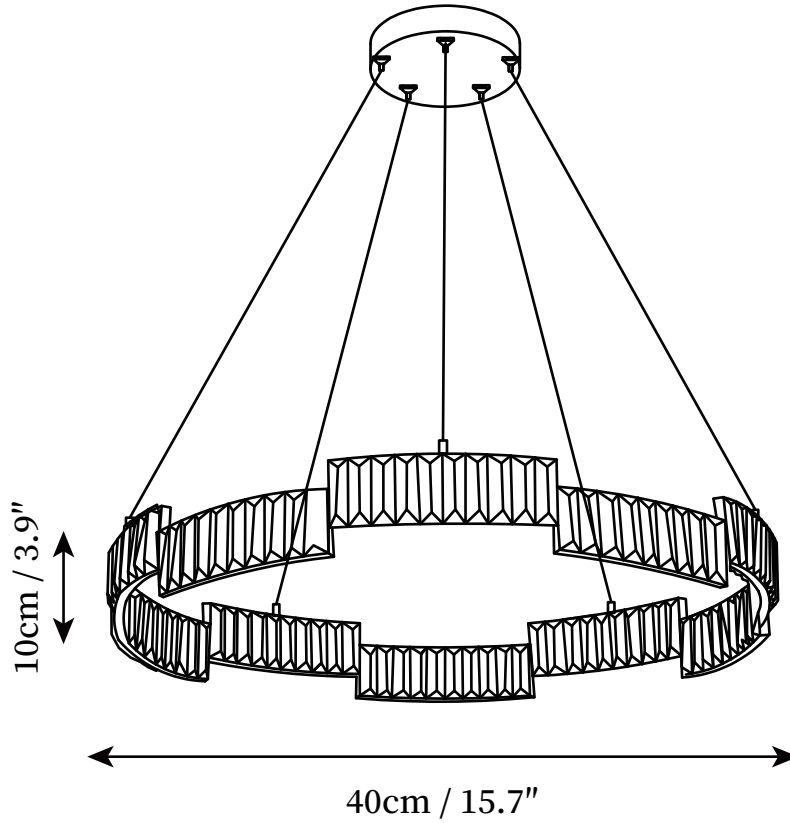

## SPECIFICATION DETAILS

\*For custom options, consult factory for details

<b>Fixture Dimensions</b>	D 15.7" x H 3.9"
<b>Light source</b>	Integrated LED
<b>Wattage</b>	20W
<b>Voltage</b>	AC 110-240V
<b>Color Temperature</b>	3000k
<b>CRI(Ra)</b>	80CRI
<b>Mounting</b>	Ceiling
<b>Driver Required</b>	Yes
<b>Optional Color Temps</b>	Warm Light (3000K), Neutral Light (4500K), Cool Light (6000K)
<b>LED Rated Life</b>	30000hours
<b>Dimming</b>	Dimming is not supported
<b>Finishes</b>	Copper
<b>Shade Details</b>	Clear
<b>Material</b>	Stainless Steel, Glass
<b>Wire Length</b>	59"
<b>Wire Type</b>	Clear Coaxial Wire

## SPECIFICATION DETAILS

\*For custom options, consult factory for details

<b>Fixture Dimensions</b>	D 23.6" x H 3.9"
<b>Light source</b>	Integrated LED
<b>Wattage</b>	20W
<b>Voltage</b>	AC 110-240V
<b>Color Temperature</b>	3000k
<b>CRI(Ra)</b>	80CRI
<b>Mounting</b>	Ceiling
<b>Driver Required</b>	Yes
<b>Optional Color Temps</b>	Warm Light (3000K), Neutral Light (4500K), Cool Light (6000K)
<b>LED Rated Life</b>	30000hours
<b>Dimming</b>	Dimming is not supported
<b>Finishes</b>	Copper
<b>Shade Details</b>	Clear
<b>Material</b>	Stainless Steel, Glass
<b>Wire Length</b>	59"
<b>Wire Type</b>	Clear Coaxial Wire

## SPECIFICATION DETAILS

\*For custom options, consult factory for details

<b>Fixture Dimensions</b>	D 31.5" x H 3.9"
<b>Light source</b>	Integrated LED
<b>Wattage</b>	20W
<b>Voltage</b>	AC 110-240V
<b>Color Temperature</b>	3000k
<b>CRI(Ra)</b>	80CRI
<b>Mounting</b>	Ceiling
<b>Driver Required</b>	Yes
<b>Optional Color Temps</b>	Warm Light (3000K), Neutral Light (4500K), Cool Light (6000K)
<b>LED Rated Life</b>	30000hours
<b>Dimming</b>	Dimming is not supported
<b>Finishes</b>	Copper
<b>Shade Details</b>	Clear
<b>Material</b>	Stainless Steel, Glass
<b>Wire Length</b>	59"
<b>Wire Type</b>	Clear Coaxial Wire