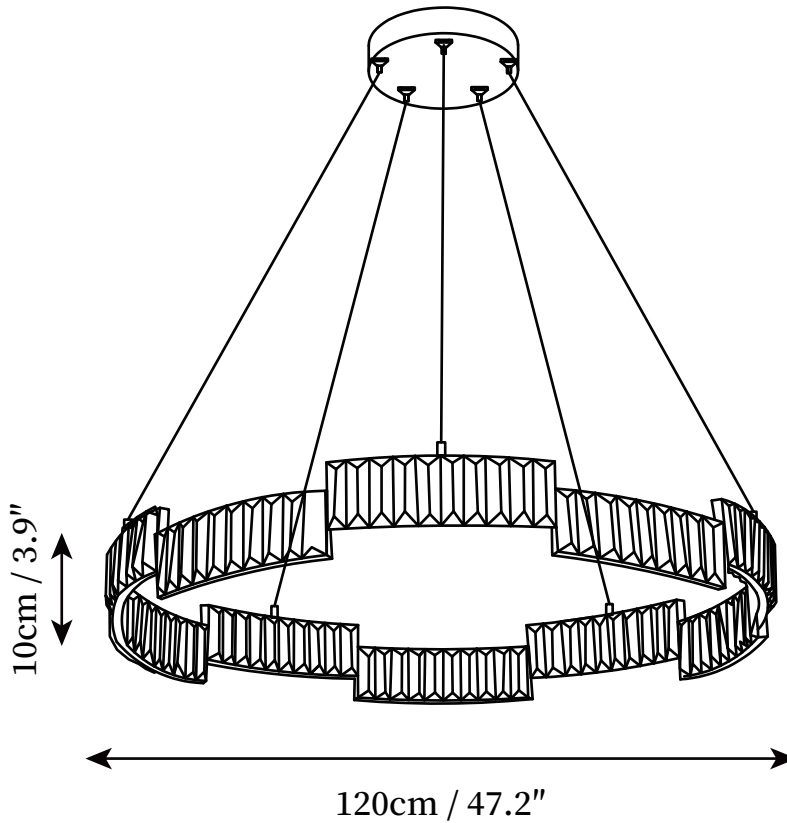

SPECIFICATION SHEET

SPECIFICATION DETAILS

*For custom options, consult factory for details

Fixture Dimensions	D 47.2" x H 3.9"
Light source	Integrated LED
Wattage	20W
Voltage	AC 110-240V
Color Temperature	3000k
CRI(Ra)	80CRI
Mounting	Ceiling
Driver Required	Yes
Optional Color Temps	Warm Light (3000K), Neutral Light (4500K), Cool Light (6000K)
LED Rated Life	30000hours
Dimming	Dimming is not supported
Finishes	Copper
Shade Details	Clear
Material	Stainless Steel, Glass
Wire Length	59"
Wire Type	Clear Coaxial Wire