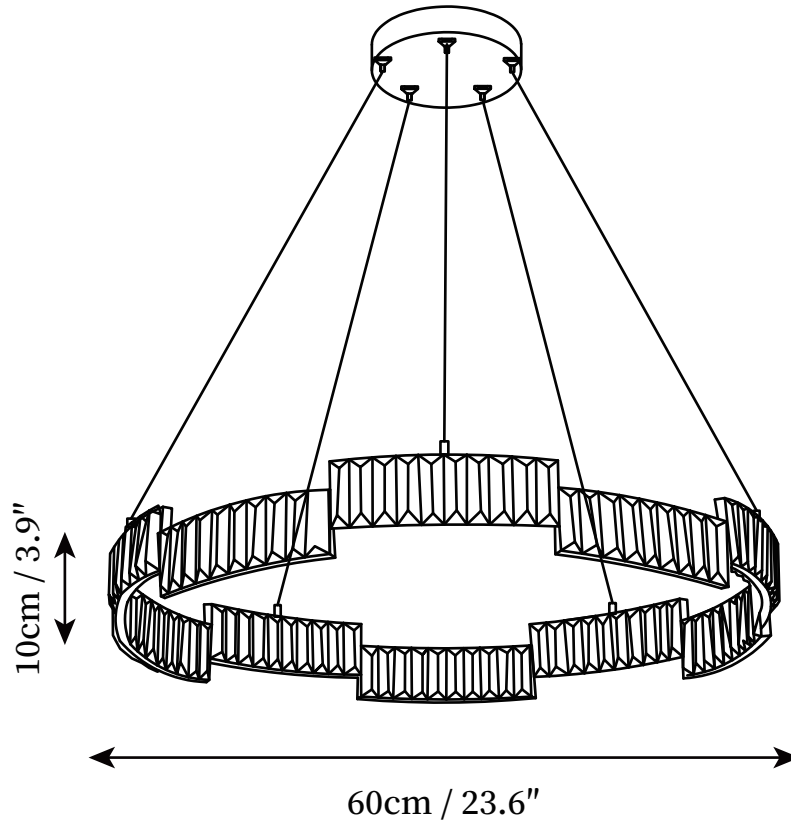

## SPECIFICATION DETAILS

\*For custom options, consult factory for details

<b>Fixture Dimensions</b>	D 15.7" x H 3.9"
<b>Light source</b>	Integrated LED
<b>Wattage</b>	20W
<b>Voltage</b>	AC 110-240V
<b>Color Temperature</b>	3000k
<b>CRI(Ra)</b>	80CRI
<b>Mounting</b>	Ceiling
<b>Driver Required</b>	Yes
<b>Optional Color Temps</b>	Warm Light (3000K), Neutral Light (4500K), Cool Light (6000K)
<b>LED Rated Life</b>	30000hours
<b>Dimming</b>	Dimming is not supported
<b>Finishes</b>	Copper
<b>Shade Details</b>	Clear
<b>Material</b>	Stainless Steel, Glass
<b>Wire Length</b>	59"
<b>Wire Type</b>	Clear Coaxial Wire

## SPECIFICATION DETAILS

\*For custom options, consult factory for details

<b>Fixture Dimensions</b>	D 23.6" x H 3.9"
<b>Light source</b>	Integrated LED
<b>Wattage</b>	20W
<b>Voltage</b>	AC 110-240V
<b>Color Temperature</b>	3000k
<b>CRI(Ra)</b>	80CRI
<b>Mounting</b>	Ceiling
<b>Driver Required</b>	Yes
<b>Optional Color Temps</b>	Warm Light (3000K), Neutral Light (4500K), Cool Light (6000K)
<b>LED Rated Life</b>	30000hours
<b>Dimming</b>	Dimming is not supported
<b>Finishes</b>	Copper
<b>Shade Details</b>	Clear
<b>Material</b>	Stainless Steel, Glass
<b>Wire Length</b>	59"
<b>Wire Type</b>	Clear Coaxial Wire

## SPECIFICATION DETAILS

\*For custom options, consult factory for details

<b>Fixture Dimensions</b>	D 31.5" x H 3.9"
<b>Light source</b>	Integrated LED
<b>Wattage</b>	20W
<b>Voltage</b>	AC 110-240V
<b>Color Temperature</b>	3000k
<b>CRI(Ra)</b>	80CRI
<b>Mounting</b>	Ceiling
<b>Driver Required</b>	Yes
<b>Optional Color Temps</b>	Warm Light (3000K), Neutral Light (4500K), Cool Light (6000K)
<b>LED Rated Life</b>	30000hours
<b>Dimming</b>	Dimming is not supported
<b>Finishes</b>	Copper
<b>Shade Details</b>	Clear
<b>Material</b>	Stainless Steel, Glass
<b>Wire Length</b>	59"
<b>Wire Type</b>	Clear Coaxial Wire