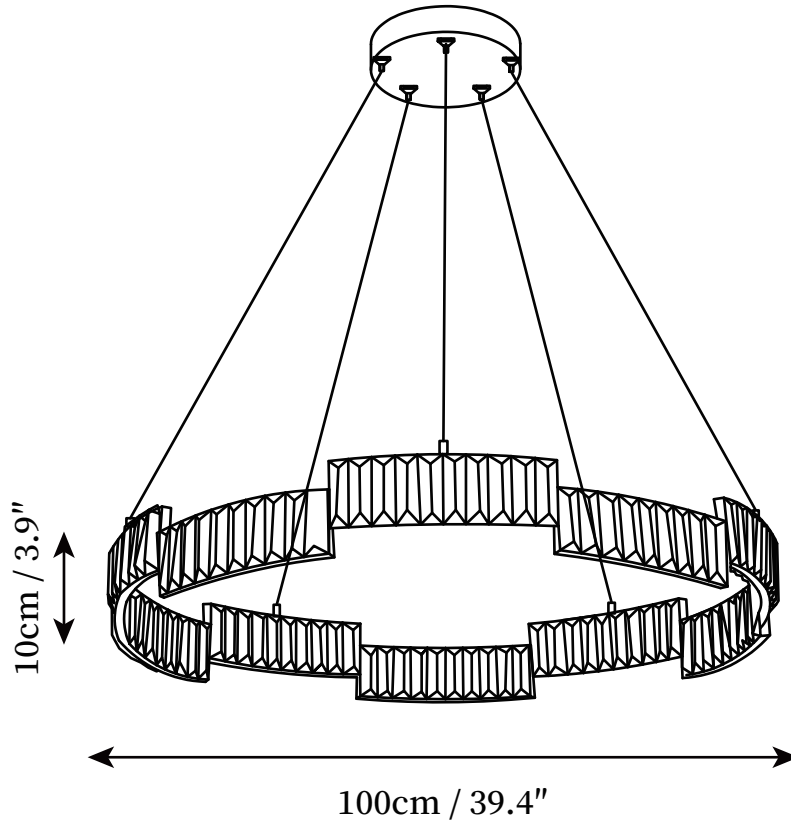

SPECIFICATION SHEET

SPECIFICATION DETAILS

*For custom options, consult factory for details

Fixture Dimensions	D 39.4" x H 3.9"
Light source	Integrated LED
Wattage	20W
Voltage	AC 110-240V
Color Temperature	3000k
CRI(Ra)	80CRI
Mounting	Ceiling
Driver Required	Yes
Optional Color Temps	Warm Light (3000K), Neutral Light (4500K), Cool Light (6000K)
LED Rated Life	30000hours
Dimming	Dimming is not supported
Finishes	Copper
Shade Details	Clear
Material	Stainless Steel, Glass
Wire Length	59"
Wire Type	Clear Coaxial Wire