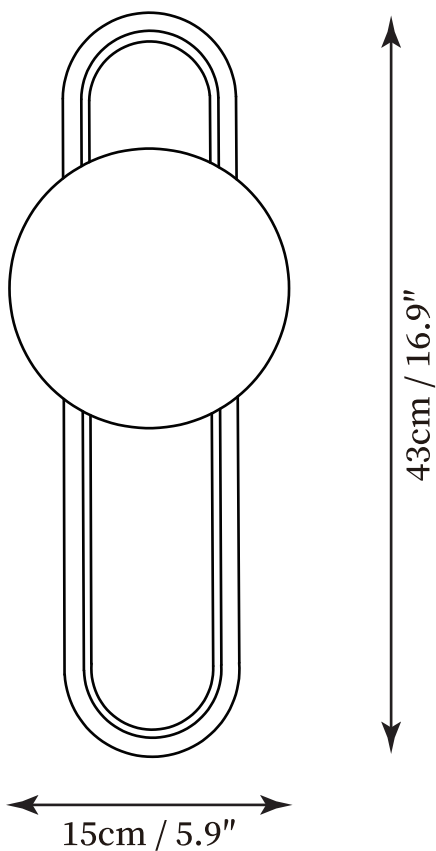

# SPECIFICATION SHEET

---

## SPECIFICATION DETAILS

\*For custom options, consult factory for details

<b>Fixture Dimensions</b>	L 5.9" x W 2" x H 16.9"
<b>Light source</b>	Integrated LED
<b>Wattage</b>	18 W
<b>Voltage</b>	AC 110-240V
<b>Color Temperature</b>	3000k
<b>CRI(Ra)</b>	80CRI
<b>Mounting</b>	Wall
<b>Driver Required</b>	Yes
<b>Optional Color Temps</b>	Warm Light (3000K), Neutral Light (4500K), Cool Light (6000K)
<b>LED Rated Life</b>	30000 hours
<b>Dimming</b>	Dimming is not supported
<b>Finishes</b>	Brass, Black+Brass
<b>Shade Details</b>	Brass, Black+Brass
<b>Material</b>	Metal, Brass