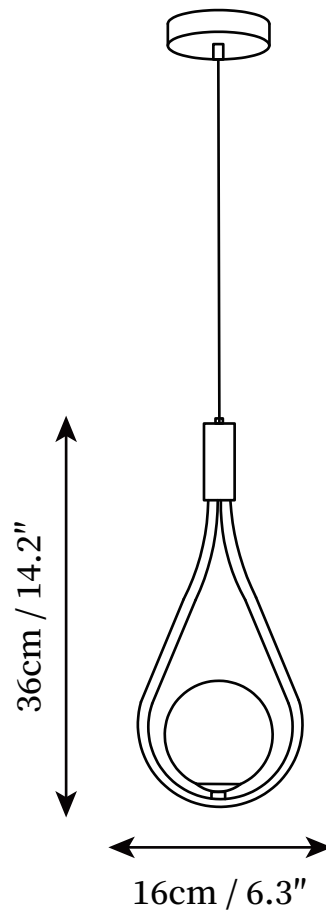

# SPECIFICATION SHEET

---

## SPECIFICATION DETAILS

\*For custom options, consult factory for details

|                             |   |
|-----------------------------|---|
| <b>Fixture Dimensions</b>   | D 6.3" x H 14.2"                            |
| <b>Light source</b>         | G9  |
| <b>Wattage</b>              | ~5W   |
| <b>Voltage</b>              | AC 110-240V                                 |
| <b>Color Temperature</b>    | Based on the purchase of light bulbs        |
| <b>CRI(Ra)</b>              | 80CRI                                       |
| <b>Mounting</b>             | Ceiling                                     |
| <b>Driver Required</b>      | NO  |
| <b>Optional Color Temps</b> | Buy bulbs as needed                         |
| <b>LED Rated Life</b>       | Based on bulb life (we do not supply bulbs) |
| <b>Dimming</b>              | Dimming is not supported                    |
| <b>Finishes</b>             | Black, Brass                                |
| <b>Shade Details</b>        | White                                       |
| <b>Material</b>             | Metal, Glass, Brass                         |
| <b>Wire Length</b>          | 59"   |
| <b>Wire Type</b>            | Black Coaxial Wire                          |