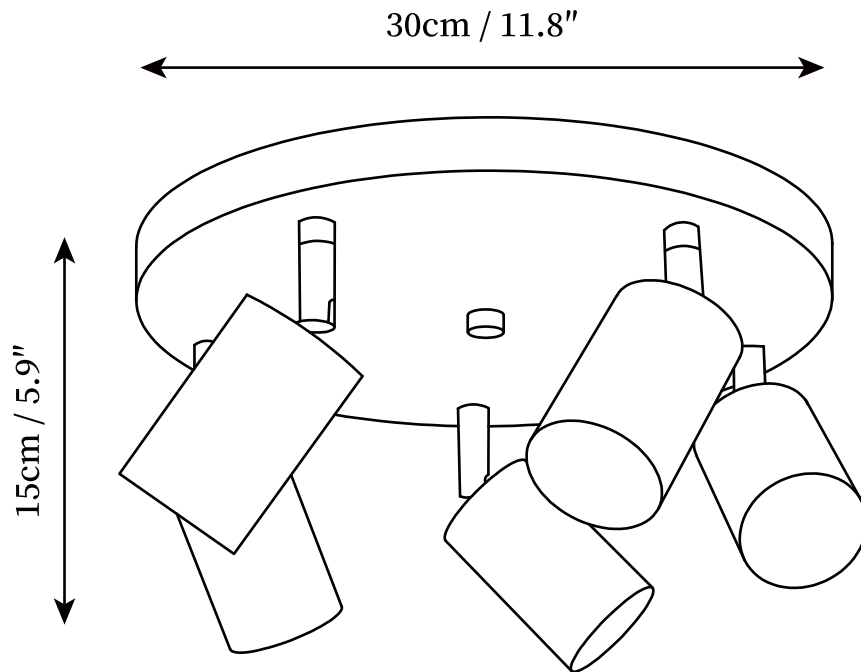

SPECIFICATION SHEET

SPECIFICATION DETAILS

*For custom options, consult factory for details

| | |
|---------------------------|---|
| Fixture Dimensions | D 9.8" x H 5.9" |
| Light source | GU10 (bulb not included) |
| Wattage | MAX 25W incandescent bulb or LED equivalent. |
| Voltage | AC 110-240V |
| Mounting | Hardwired. |
| Dimming | Please purchase dimmable light bulbs separately. |
| Control method | Compatible with common wall switches (not included) |
| Finishes | Brass, Black |
| Shade Details | Brass, Black |
| Material | Metal, Brass |

SPECIFICATION SHEET

SPECIFICATION DETAILS

*For custom options, consult factory for details

| | |
|---------------------------|---|
| Fixture Dimensions | D 11.8" x H 5.9" |
| Light source | GU10 (bulb not included) |
| Wattage | MAX 25W incandescent bulb or LED equivalent. |
| Voltage | AC 110-240V |
| Mounting | Hardwired. |
| Dimming | Please purchase dimmable light bulbs separately. |
| Control method | Compatible with common wall switches (not included) |
| Finishes | Brass, Black |
| Shade Details | Brass, Black |
| Material | Metal, Brass |