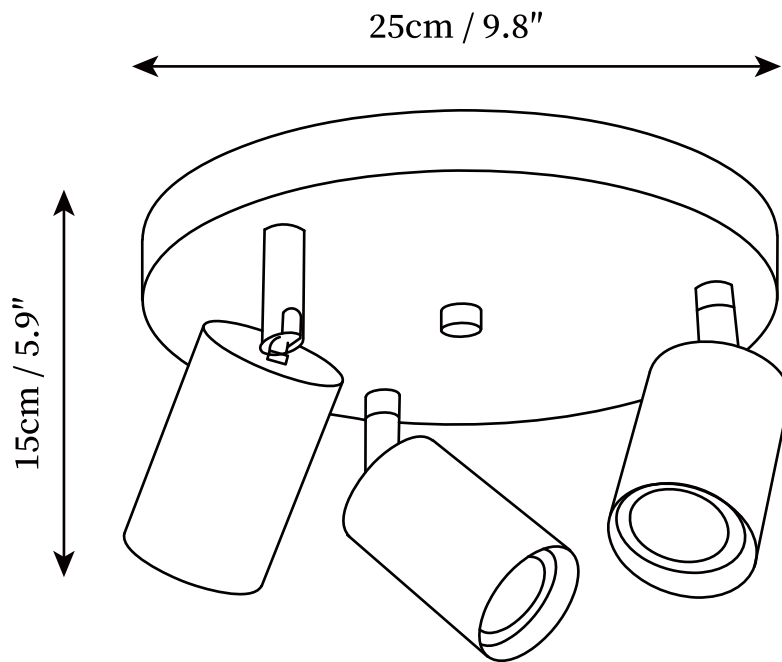

SPECIFICATION SHEET

SPECIFICATION DETAILS

*For custom options, consult factory for details

| | |
|---------------------------|---|
| Fixture Dimensions | D 9.8" x H 5.9" |
| Light source | GU10 (bulb not included) |
| Wattage | MAX 25W incandescent bulb or LED equivalent. |
| Voltage | AC 110-240V |
| Mounting | Hardwired. |
| Dimming | Please purchase dimmable light bulbs separately. |
| Control method | Compatible with common wall switches (not included) |
| Finishes | Brass, Black |
| Shade Details | Brass, Black |
| Material | Metal, Brass |

SPECIFICATION SHEET

SPECIFICATION DETAILS

*For custom options, consult factory for details

| | |
|---------------------------|---|
| Fixture Dimensions | D 11.8" x H 5.9" |
| Light source | GU10 (bulb not included) |
| Wattage | MAX 25W incandescent bulb or LED equivalent. |
| Voltage | AC 110-240V |
| Mounting | Hardwired. |
| Dimming | Please purchase dimmable light bulbs separately. |
| Control method | Compatible with common wall switches (not included) |
| Finishes | Brass, Black |
| Shade Details | Brass, Black |
| Material | Metal, Brass |