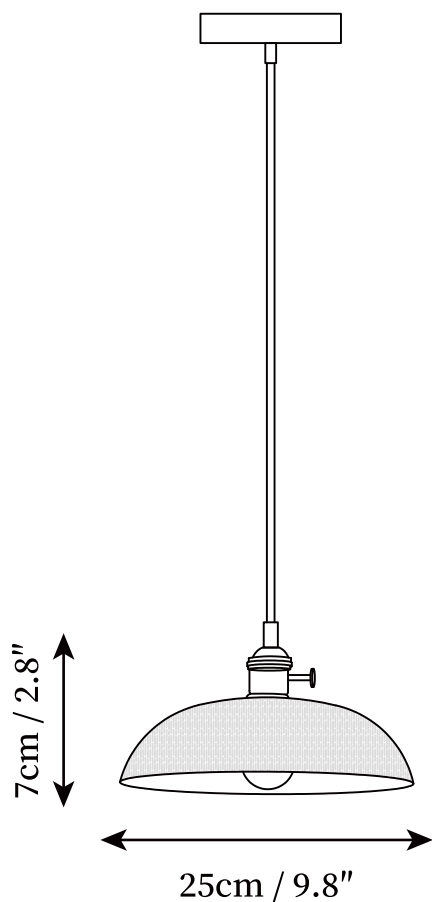

SPECIFICATION SHEET

Fixture Dimensions	D 9.8" x H 2.8"
Light source	E26 or E27 (bulb not included)
Wattage	MAX 40W incandescent bulb or LED equivalent.
Voltage	AC 110-240V
Mounting	Hardwired.
Dimming	Compatible with dimmable bulbs (bulb not included)
Control method	Compatible with common wall switches(not included)
Finishes	Opaque
Shadow Details	Opaque
Material	Metal, Brass, Glass
Wire Length	The standard length of the suspended wire is 59 "(150 cm) and the length is adjustable.