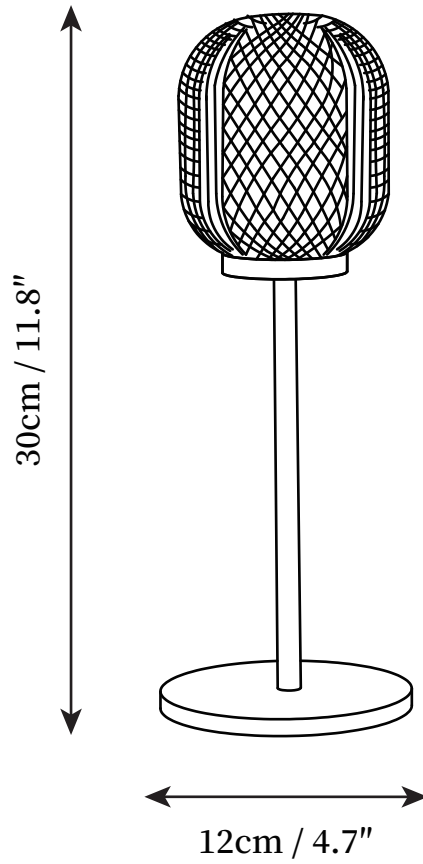

SPECIFICATION SHEET

SPECIFICATION DETAILS

*For custom options, consult factory for details

| | |
|-----------------------------|---|
| Fixture Dimensions | D 4.7" x H 11.8" |
| Light source | G9 |
| Wattage | 5W |
| Voltage | AC 110-240V |
| Color Temperature | Based on the purchase of light bulbs |
| CRI(Ra) | 80CRI |
| Mounting | Table |
| Driver Required | NO |
| Optional Color Temps | Buy bulbs as needed |
| LED Rated Life | Based on bulb life (we do not supply bulbs) |
| Dimming | Dimming is not supported |
| Finishes | Brass |
| Shade Details | Clear |
| Material | Brass, Crystal |
| Wire Length | 59" |
| Wire Type | Wire with switch plug |