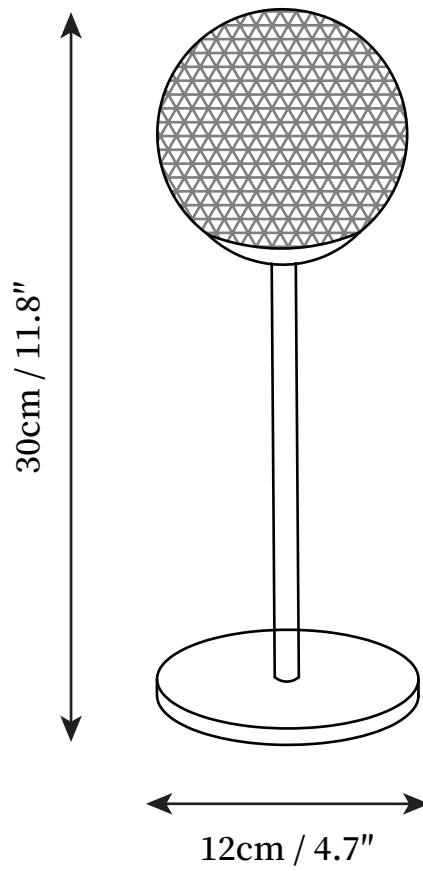

SPECIFICATION SHEET

SPECIFICATION DETAILS

*For custom options, consult factory for details

| | |
|-----------------------------|---|
| Fixture Dimensions | D 4.7" x H 11.8" |
| Light source | G9 |
| Wattage | 5W |
| Voltage | AC 110-240V |
| Color Temperature | Based on the purchase of light bulbs |
| CRI(Ra) | 80CRI |
| Mounting | Table |
| Driver Required | NO |
| Optional Color Temps | Buy bulbs as needed |
| LED Rated Life | Based on bulb life (we do not supply bulbs) |
| Dimming | Dimming is not supported |
| Finishes | Brass |
| Shade Details | Clear |
| Material | Brass, Crystal |
| Wire Length | 59" |
| Wire Type | Wire with switch plug |