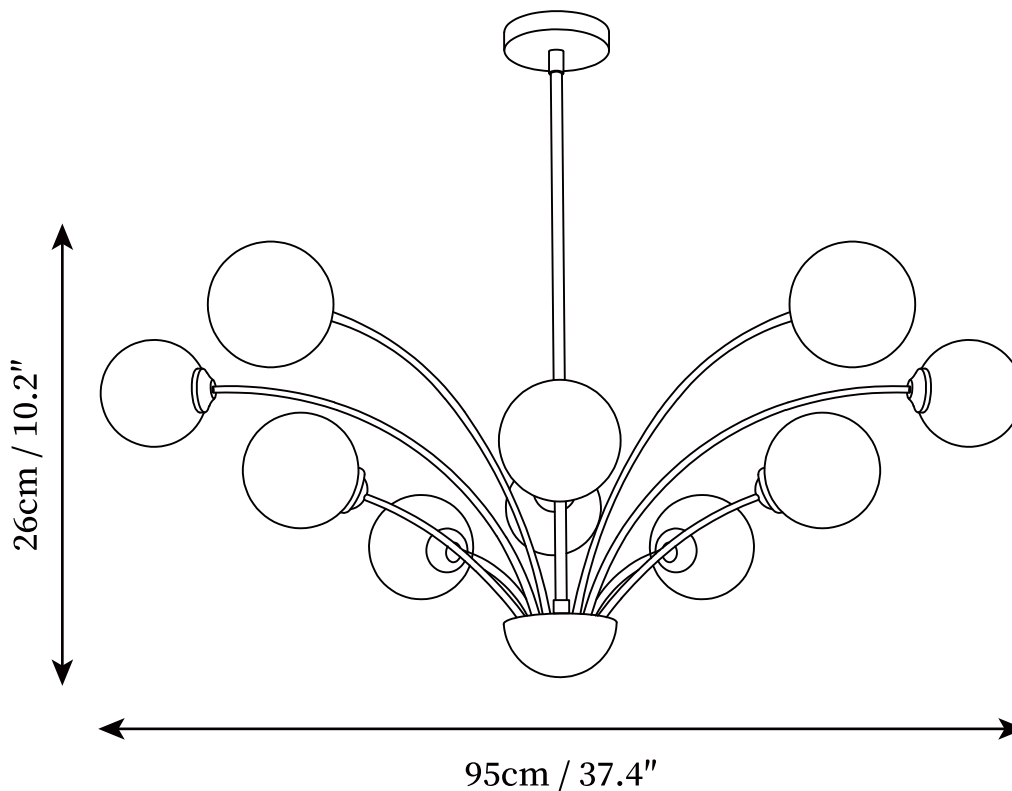

## SPECIFICATION DETAILS

\*For custom options, consult factory for details

<b>Fixture Dimensions</b>	D 22.8" x H 7.5"
<b>Light source</b>	G9. (bulb not included)
<b>Wattage</b>	~ 5W incandescent bulb or LED equivalent.
<b>Voltage</b>	AC 110-240V
<b>Mounting</b>	Hardwired.
<b>Dimming</b>	Compatible with dimmable bulbs (bulb not included)
<b>Control method</b>	Compatible with common wall switches (not included)
<b>Finishes</b>	Brass.
<b>Shade Details</b>	White, Opaque
<b>Material</b>	Brass, Glass.
<b>Rod Length</b>	Suspension rod length 20cm+30cm+40cm+15.7" / 7.9"+11.8", and can be spliced as needed.

## SPECIFICATION DETAILS

\*For custom options, consult factory for details

<b>Fixture Dimensions</b>	D 37.4" x H 10.2"
<b>Light source</b>	G9. (bulb not included)
<b>Wattage</b>	~ 5W incandescent bulb or LED equivalent.
<b>Voltage</b>	AC 110-240V
<b>Mounting</b>	Hardwired.
<b>Dimming</b>	Compatible with dimmable bulbs (bulb not included)
<b>Control method</b>	Compatible with common wall switches (not included)
<b>Finishes</b>	Brass.
<b>Shade Details</b>	White, Opaque
<b>Material</b>	Brass, Glass.
<b>Rod Length</b>	Suspension rod length 20cm+30cm+40cm+15.7" / 7.9"+11.8", and can be spliced as needed.