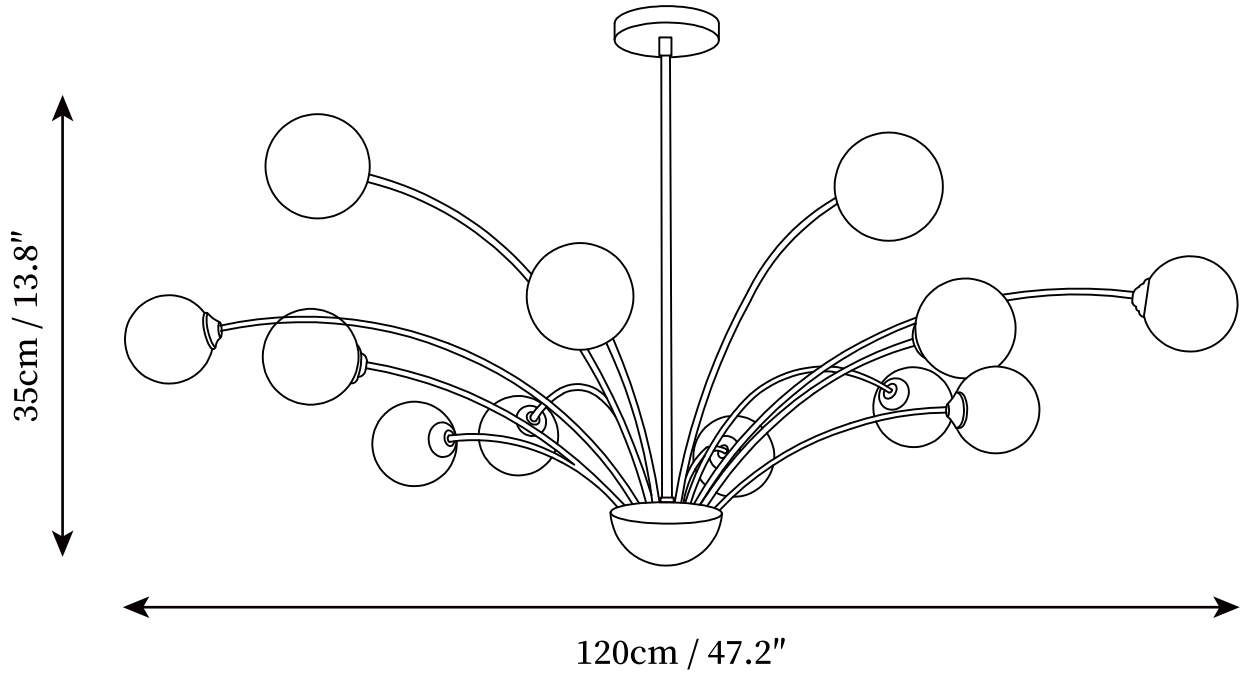

SPECIFICATION SHEET

SPECIFICATION DETAILS

*For custom options, consult factory for details

Fixture Dimensions	D 47.2" x H 13.8"
Light source	G9. (bulb not included)
Wattage	~ 5W incandescent bulb or LED equivalent.
Voltage	AC 110-240V
Mounting	Hardwired.
Dimming	Compatible with dimmable bulbs (bulb not included)
Control method	Compatible with common wall switches (not included)
Finishes	Brass.
Shade Details	White, Opaque
Material	Brass, Glass.
Rod Length	Suspension rod length 20cm+30cm+40cm+15.7" / 7.9"+11.8", and can be spliced as needed.