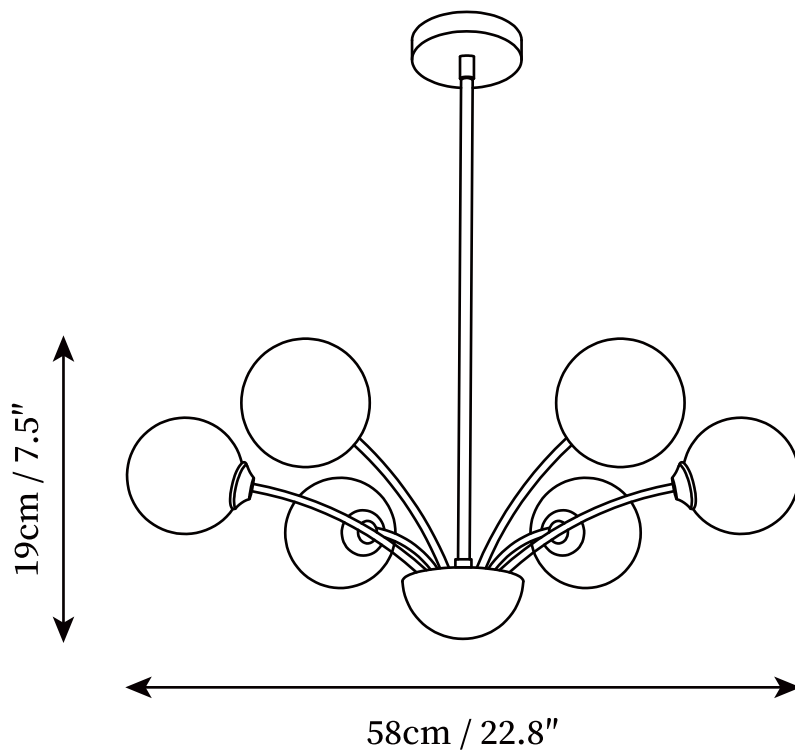

## SPECIFICATION DETAILS

\*For custom options, consult factory for details

<b>Fixture Dimensions</b>	D 22.8" x H 7.5"
<b>Light source</b>	G9. (bulb not included)
<b>Wattage</b>	~ 5W incandescent bulb or LED equivalent.
<b>Voltage</b>	AC 110-240V
<b>Mounting</b>	Hardwired.
<b>Dimming</b>	Compatible with dimmable bulbs (bulb not included)
<b>Control method</b>	Compatible with common wall switches (not included)
<b>Finishes</b>	Brass.
<b>Shade Details</b>	White, Opaque
<b>Material</b>	Brass, Glass.
<b>Rod Length</b>	Suspension rod length 20cm+30cm+40cm+15.7" / 7.9"+11.8", and can be spliced as needed.

## SPECIFICATION DETAILS

\*For custom options, consult factory for details

<b>Fixture Dimensions</b>	D 37.4" x H 10.2"
<b>Light source</b>	G9. (bulb not included)
<b>Wattage</b>	~ 5W incandescent bulb or LED equivalent.
<b>Voltage</b>	AC 110-240V
<b>Mounting</b>	Hardwired.
<b>Dimming</b>	Compatible with dimmable bulbs (bulb not included)
<b>Control method</b>	Compatible with common wall switches (not included)
<b>Finishes</b>	Brass.
<b>Shade Details</b>	White, Opaque
<b>Material</b>	Brass, Glass.
<b>Rod Length</b>	Suspension rod length 20cm+30cm+40cm+15.7" / 7.9"+11.8", and can be spliced as needed.