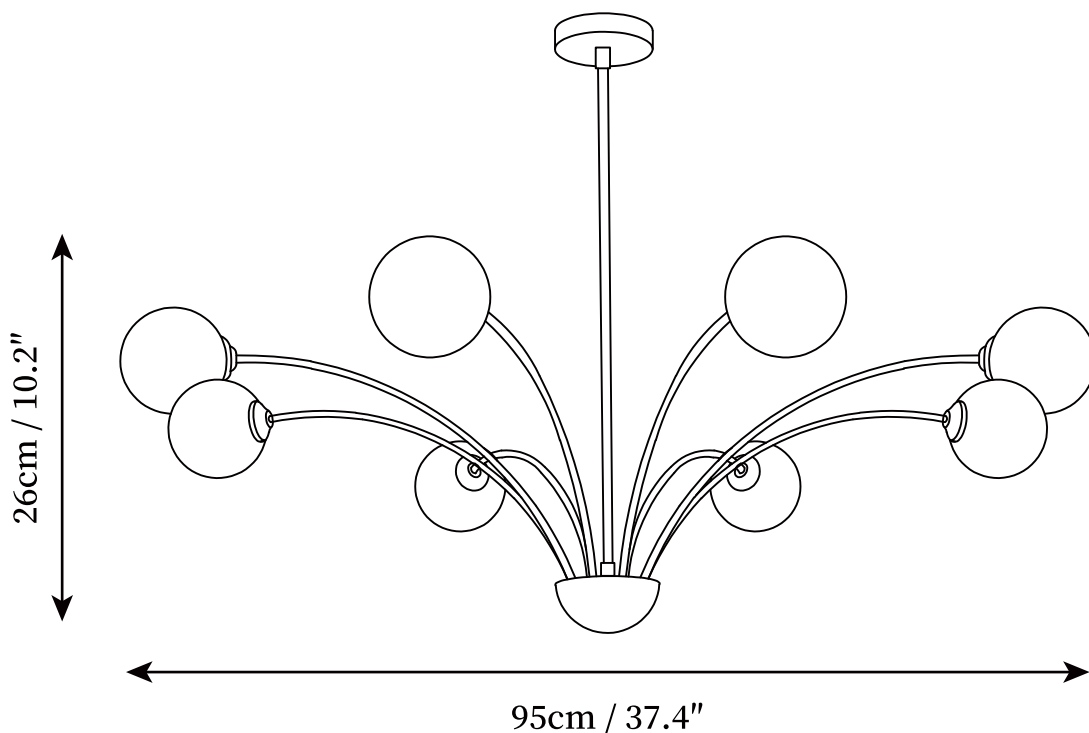

## SPECIFICATION DETAILS

\*For custom options, consult factory for details

<b>Fixture Dimensions</b>	D 22.8" x H 7.5"
<b>Light source</b>	G9. (bulb not included)
<b>Wattage</b>	~ 5W incandescent bulb or LED equivalent.
<b>Voltage</b>	AC 110-240V
<b>Mounting</b>	Hardwired.
<b>Dimming</b>	Compatible with dimmable bulbs (bulb not included)
<b>Control method</b>	Compatible with common wall switches (not included)
<b>Finishes</b>	Brass.
<b>Shade Details</b>	White, Opaque
<b>Material</b>	Brass, Glass.
<b>Rod Length</b>	Suspension rod length 20cm+30cm+40cm+15.7" / 7.9"+11.8", and can be spliced as needed.

## SPECIFICATION DETAILS

\*For custom options, consult factory for details

<b>Fixture Dimensions</b>	D 37.4" x H 10.2"
<b>Light source</b>	G9. (bulb not included)
<b>Wattage</b>	~ 5W incandescent bulb or LED equivalent.
<b>Voltage</b>	AC 110-240V
<b>Mounting</b>	Hardwired.
<b>Dimming</b>	Compatible with dimmable bulbs (bulb not included)
<b>Control method</b>	Compatible with common wall switches (not included)
<b>Finishes</b>	Brass.
<b>Shade Details</b>	White, Opaque
<b>Material</b>	Brass, Glass.
<b>Rod Length</b>	Suspension rod length 20cm+30cm+40cm+15.7" / 7.9"+11.8", and can be spliced as needed.