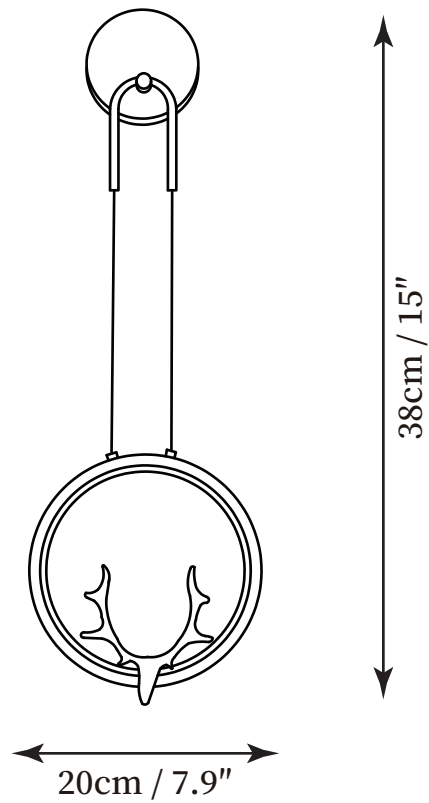

SPECIFICATION SHEET

SPECIFICATION DETAILS

*For custom options, consult factory for details

Fixture Dimensions	L 7.9" x W 3.2" x H 15"
Light source	Integrated LED
Wattage	~10 W
Voltage	AC 110-240V
Color Temperature	3000k
CRI(Ra)	80CRI
Mounting	Wall
Driver Required	Yes
Optional Color Temps	Warm Light (3000K), Neutral Light (4500K), Cool Light (6000K)
LED Rated Life	30000 hours
Dimming	Dimming is not supported
Finishes	Brass
Shade Details	Brass
Material	Metal, Brass
Wire Length	No
Wire Type	No