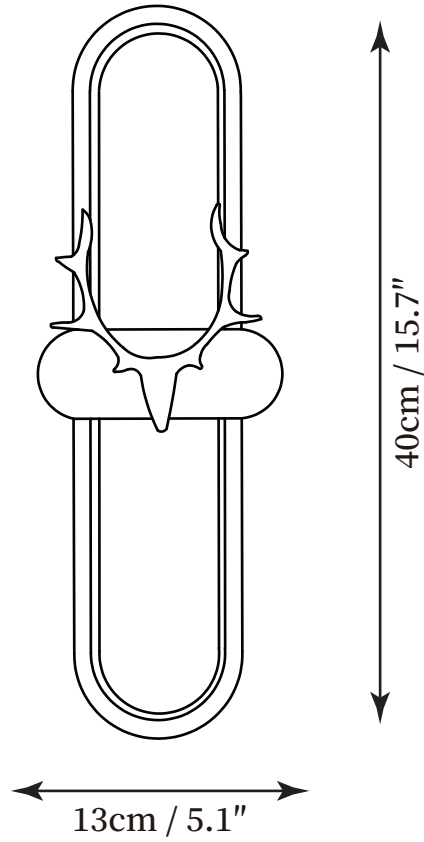

# SPECIFICATION SHEET

---

## SPECIFICATION DETAILS

\*For custom options, consult factory for details

|                             |   |
|-----------------------------|---|
| <b>Fixture Dimensions</b>   | L 5.1" x W 2.4" x H 15.7"                                     |
| <b>Light source</b>         | Integrated LED  |
| <b>Wattage</b>              | ~18 W   |
| <b>Voltage</b>              | AC 110-240V   |
| <b>Color Temperature</b>    | 3000k   |
| <b>CRI(Ra)</b>              | 80CRI   |
| <b>Mounting</b>             | Wall  |
| <b>Driver Required</b>      | Yes   |
| <b>Optional Color Temps</b> | Warm Light (3000K), Neutral Light (4500K), Cool Light (6000K) |
| <b>LED Rated Life</b>       | 30000 hours   |
| <b>Dimming</b>              | Dimming is not supported                                      |
| <b>Finishes</b>             | Brass+Black   |
| <b>Shade Details</b>        | Brass   |
| <b>Material</b>             | Metal, Brass  |
| <b>Wire Length</b>          | No  |
| <b>Wire Type</b>            | No  |