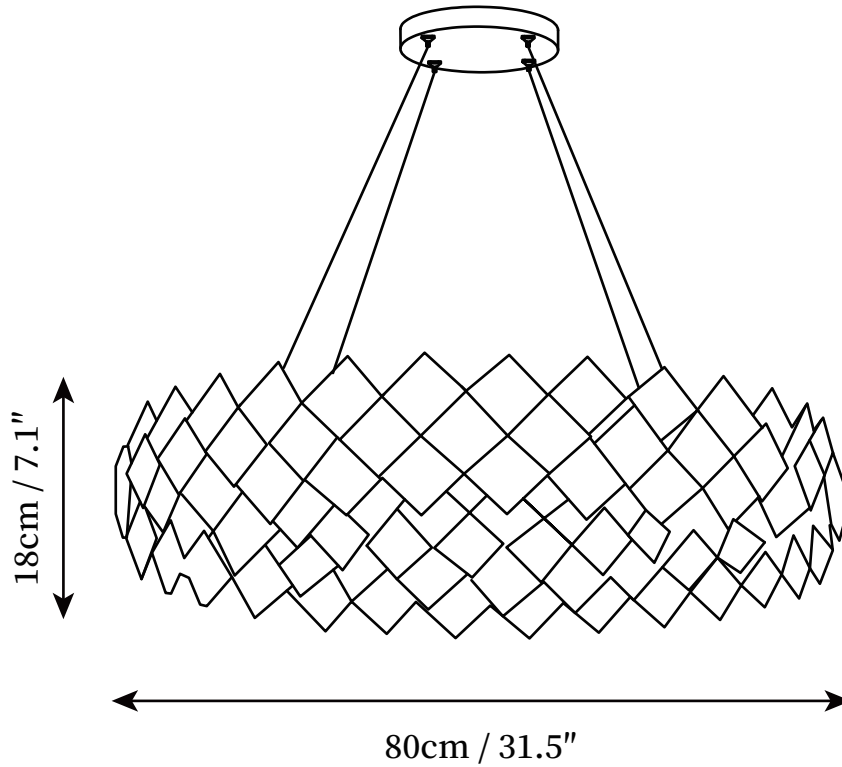

SPECIFICATION SHEET

SPECIFICATION DETAILS

*For custom options, consult factory for details

Fixture Dimensions	D 23.6" x H 7.1"
Light source	E14
Wattage	15W
Voltage	AC 110-240V
Color Temperature	Based on the purchase of light bulbs
CRI(Ra)	80CRI
Mounting	Ceiling
Driver Required	NO
Optional Color Temps	Buy bulbs as needed
LED Rated Life	Based on bulb life (we do not supply bulbs)
Dimming	Dimming is not supported
Finishes	Grey+Clear
Shade Details	Grey+Clear
Material	Metal, Iron, Crystal
Wire Length	59"
Wire Type	Clear Coaxial Wire

SPECIFICATION SHEET

SPECIFICATION DETAILS

*For custom options, consult factory for details

Fixture Dimensions	D 31.5" x H 7.1"
Light source	E14
Wattage	15W
Voltage	AC 110-240V
Color Temperature	Based on the purchase of light bulbs
CRI(Ra)	80CRI
Mounting	Ceiling
Driver Required	NO
Optional Color Temps	Buy bulbs as needed
LED Rated Life	Based on bulb life (we do not supply bulbs)
Dimming	Dimming is not supported
Finishes	Grey+Clear
Shade Details	Grey+Clear
Material	Metal, Iron, Crystal
Wire Length	59"
Wire Type	Clear Coaxial Wire

SPECIFICATION SHEET

SPECIFICATION DETAILS

*For custom options, consult factory for details

Fixture Dimensions	D 39.4" x H 7.1"
Light source	E14
Wattage	15W
Voltage	AC 110-240V
Color Temperature	Based on the purchase of light bulbs
CRI(Ra)	80CRI
Mounting	Ceiling
Driver Required	NO
Optional Color Temps	Buy bulbs as needed
LED Rated Life	Based on bulb life (we do not supply bulbs)
Dimming	Dimming is not supported
Finishes	Grey+Clear
Shade Details	Grey+Clear
Material	Metal, Iron, Crystal
Wire Length	59"
Wire Type	Clear Coaxial Wire