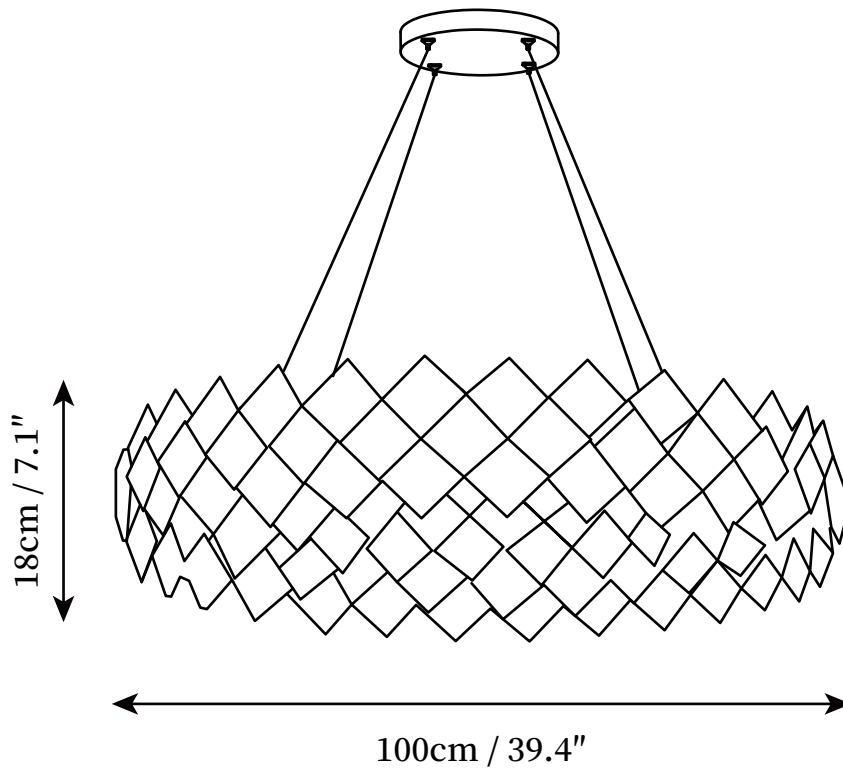

SPECIFICATION SHEET

SPECIFICATION DETAILS

*For custom options, consult factory for details

Fixture Dimensions	D 23.6" x H 7.1"
Light source	E14
Wattage	15W
Voltage	AC 110-240V
Color Temperature	Based on the purchase of light bulbs
CRI(Ra)	80CRI
Mounting	Ceiling
Driver Required	NO
Optional Color Temps	Buy bulbs as needed
LED Rated Life	Based on bulb life (we do not supply bulbs)
Dimming	Dimming is not supported
Finishes	Grey+Clear
Shade Details	Grey+Clear
Material	Metal, Iron, Crystal
Wire Length	59"
Wire Type	Clear Coaxial Wire

SPECIFICATION SHEET

SPECIFICATION DETAILS

*For custom options, consult factory for details

Fixture Dimensions	D 31.5" x H 7.1"
Light source	E14
Wattage	15W
Voltage	AC 110-240V
Color Temperature	Based on the purchase of light bulbs
CRI(Ra)	80CRI
Mounting	Ceiling
Driver Required	NO
Optional Color Temps	Buy bulbs as needed
LED Rated Life	Based on bulb life (we do not supply bulbs)
Dimming	Dimming is not supported
Finishes	Grey+Clear
Shade Details	Grey+Clear
Material	Metal, Iron, Crystal
Wire Length	59"
Wire Type	Clear Coaxial Wire

SPECIFICATION SHEET

SPECIFICATION DETAILS

*For custom options, consult factory for details

Fixture Dimensions	D 39.4" x H 7.1"
Light source	E14
Wattage	15W
Voltage	AC 110-240V
Color Temperature	Based on the purchase of light bulbs
CRI(Ra)	80CRI
Mounting	Ceiling
Driver Required	NO
Optional Color Temps	Buy bulbs as needed
LED Rated Life	Based on bulb life (we do not supply bulbs)
Dimming	Dimming is not supported
Finishes	Grey+Clear
Shade Details	Grey+Clear
Material	Metal, Iron, Crystal
Wire Length	59"
Wire Type	Clear Coaxial Wire