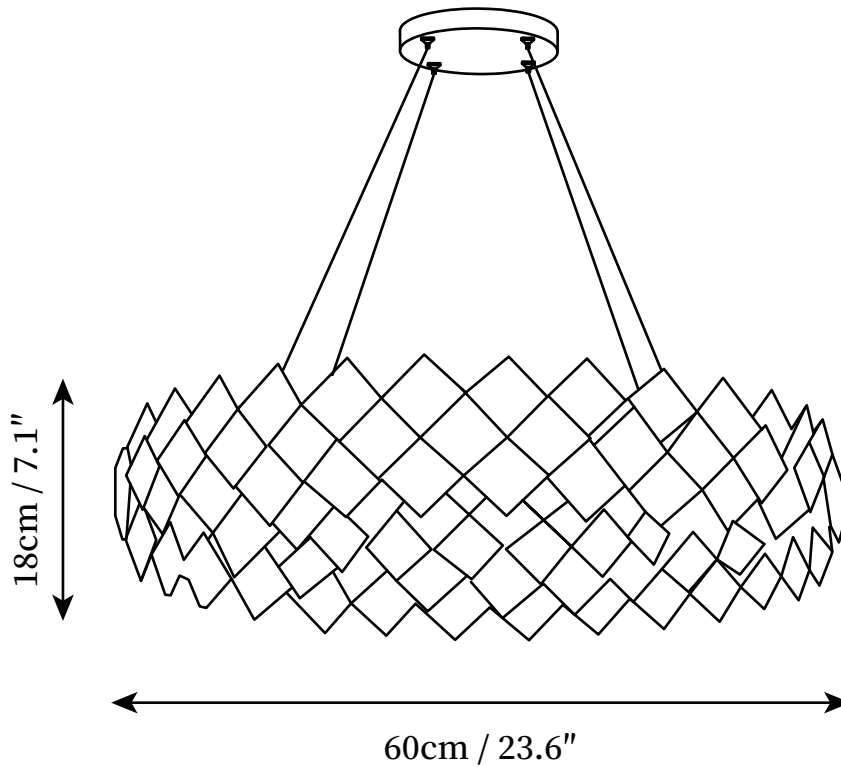

SPECIFICATION SHEET

SPECIFICATION DETAILS

*For custom options, consult factory for details

Fixture Dimensions	D 23.6" x H 7.1"
Light source	E14
Wattage	15W
Voltage	AC 110-240V
Color Temperature	Based on the purchase of light bulbs
CRI(Ra)	80CRI
Mounting	Ceiling
Driver Required	NO
Optional Color Temps	Buy bulbs as needed
LED Rated Life	Based on bulb life (we do not supply bulbs)
Dimming	Dimming is not supported
Finishes	Grey+Clear
Shade Details	Grey+Clear
Material	Metal, Iron, Crystal
Wire Length	59"
Wire Type	Clear Coaxial Wire

SPECIFICATION SHEET

SPECIFICATION DETAILS

*For custom options, consult factory for details

Fixture Dimensions	D 31.5" x H 7.1"
Light source	E14
Wattage	15W
Voltage	AC 110-240V
Color Temperature	Based on the purchase of light bulbs
CRI(Ra)	80CRI
Mounting	Ceiling
Driver Required	NO
Optional Color Temps	Buy bulbs as needed
LED Rated Life	Based on bulb life (we do not supply bulbs)
Dimming	Dimming is not supported
Finishes	Grey+Clear
Shade Details	Grey+Clear
Material	Metal, Iron, Crystal
Wire Length	59"
Wire Type	Clear Coaxial Wire

SPECIFICATION SHEET

SPECIFICATION DETAILS

*For custom options, consult factory for details

Fixture Dimensions	D 39.4" x H 7.1"
Light source	E14
Wattage	15W
Voltage	AC 110-240V
Color Temperature	Based on the purchase of light bulbs
CRI(Ra)	80CRI
Mounting	Ceiling
Driver Required	NO
Optional Color Temps	Buy bulbs as needed
LED Rated Life	Based on bulb life (we do not supply bulbs)
Dimming	Dimming is not supported
Finishes	Grey+Clear
Shade Details	Grey+Clear
Material	Metal, Iron, Crystal
Wire Length	59"
Wire Type	Clear Coaxial Wire