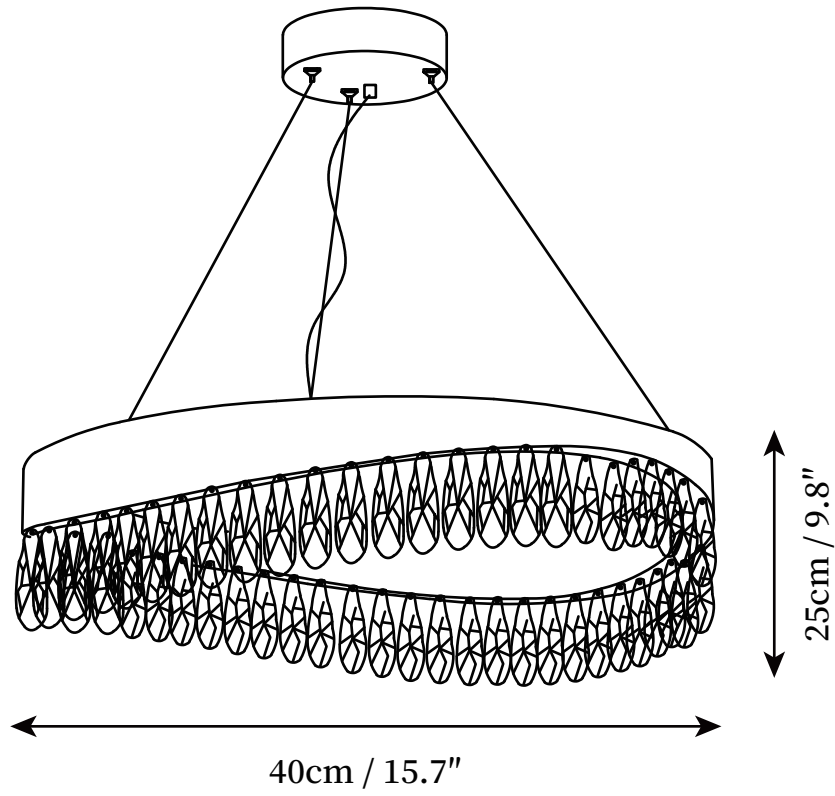

## SPECIFICATION DETAILS

\*For custom options, consult factory for details

<b>Fixture Dimensions</b>	D 15.7" x H 9.8"
<b>Light source</b>	Integrated LED
<b>Wattage</b>	44W
<b>Voltage</b>	AC 110-240V
<b>Color Temperature</b>	3000k
<b>CRI(Ra)</b>	80CRI
<b>Mounting</b>	Ceiling
<b>Driver Required</b>	Yes
<b>Optional Color Temps</b>	Warm Light (3000K), Neutral Light (4500K), Cool Light (6000K)
<b>LED Rated Life</b>	30000hours
<b>Dimming</b>	Dimming is not supported
<b>Finishes</b>	Copper plated
<b>Shade Details</b>	Clear
<b>Material</b>	Metal, Stainless Steel, Crystal
<b>Wire Length</b>	59"
<b>Wire Type</b>	Clear Coaxial Wire

## SPECIFICATION DETAILS

\*For custom options, consult factory for details

<b>Fixture Dimensions</b>	D 23.6" x H 9.8"
<b>Light source</b>	Integrated LED
<b>Wattage</b>	70W
<b>Voltage</b>	AC 110-240V
<b>Color Temperature</b>	3000k
<b>CRI(Ra)</b>	80CRI
<b>Mounting</b>	Ceiling
<b>Driver Required</b>	Yes
<b>Optional Color Temps</b>	Warm Light (3000K), Neutral Light (4500K), Cool Light (6000K)
<b>LED Rated Life</b>	30000hours
<b>Dimming</b>	Dimming is not supported
<b>Finishes</b>	Copper plated
<b>Shade Details</b>	Clear
<b>Material</b>	Metal, Stainless Steel, Crystal
<b>Wire Length</b>	59"
<b>Wire Type</b>	Clear Coaxial Wire

## SPECIFICATION DETAILS

\*For custom options, consult factory for details

<b>Fixture Dimensions</b>	D 31.5" x H 9.8"
<b>Light source</b>	Integrated LED
<b>Wattage</b>	90W
<b>Voltage</b>	AC 110-240V
<b>Color Temperature</b>	3000k
<b>CRI(Ra)</b>	80CRI
<b>Mounting</b>	Ceiling
<b>Driver Required</b>	Yes
<b>Optional Color Temps</b>	Warm Light (3000K), Neutral Light (4500K), Cool Light (6000K)
<b>LED Rated Life</b>	30000hours
<b>Dimming</b>	Dimming is not supported
<b>Finishes</b>	Copper plated
<b>Shade Details</b>	Clear
<b>Material</b>	Metal, Stainless Steel, Crystal
<b>Wire Length</b>	59"
<b>Wire Type</b>	Clear Coaxial Wire