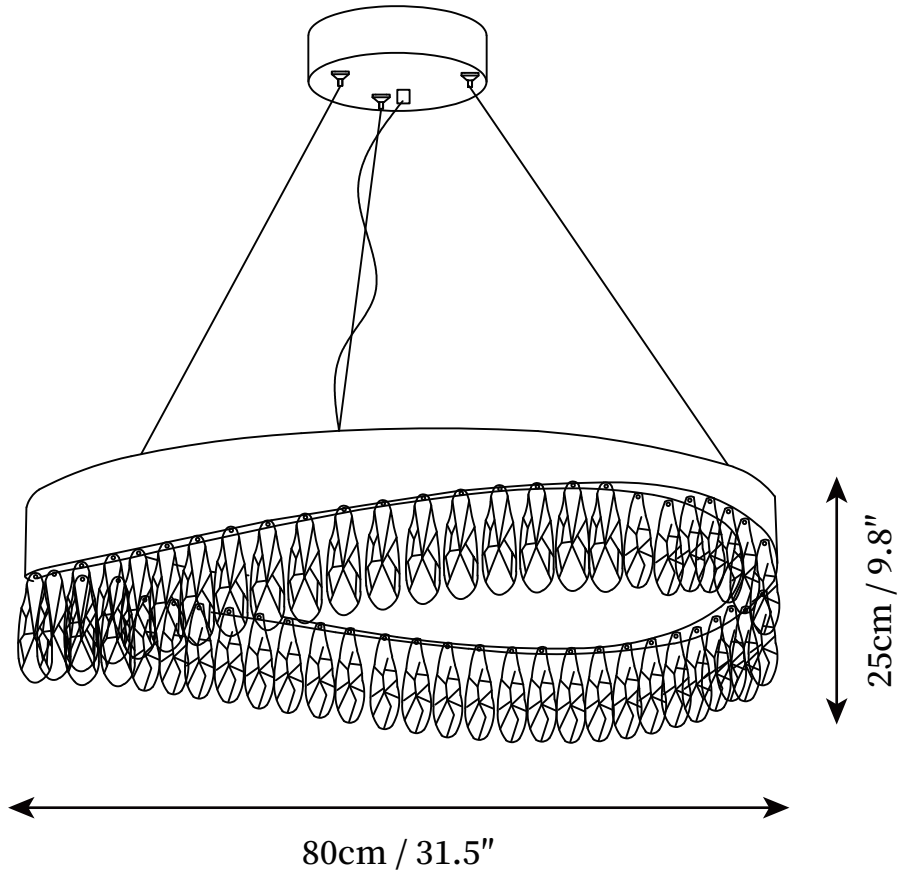

## SPECIFICATION DETAILS

\*For custom options, consult factory for details

<b>Fixture Dimensions</b>	D 15.7" x H 9.8"
<b>Light source</b>	Integrated LED
<b>Wattage</b>	44W
<b>Voltage</b>	AC 110-240V
<b>Color Temperature</b>	3000k
<b>CRI(Ra)</b>	80CRI
<b>Mounting</b>	Ceiling
<b>Driver Required</b>	Yes
<b>Optional Color Temps</b>	Warm Light (3000K), Neutral Light (4500K), Cool Light (6000K)
<b>LED Rated Life</b>	30000hours
<b>Dimming</b>	Dimming is not supported
<b>Finishes</b>	Copper plated
<b>Shade Details</b>	Clear
<b>Material</b>	Metal, Stainless Steel, Crystal
<b>Wire Length</b>	59"
<b>Wire Type</b>	Clear Coaxial Wire

## SPECIFICATION DETAILS

\*For custom options, consult factory for details

<b>Fixture Dimensions</b>	D 23.6" x H 9.8"
<b>Light source</b>	Integrated LED
<b>Wattage</b>	70W
<b>Voltage</b>	AC 110-240V
<b>Color Temperature</b>	3000k
<b>CRI(Ra)</b>	80CRI
<b>Mounting</b>	Ceiling
<b>Driver Required</b>	Yes
<b>Optional Color Temps</b>	Warm Light (3000K), Neutral Light (4500K), Cool Light (6000K)
<b>LED Rated Life</b>	30000hours
<b>Dimming</b>	Dimming is not supported
<b>Finishes</b>	Copper plated
<b>Shade Details</b>	Clear
<b>Material</b>	Metal, Stainless Steel, Crystal
<b>Wire Length</b>	59"
<b>Wire Type</b>	Clear Coaxial Wire

## SPECIFICATION DETAILS

\*For custom options, consult factory for details

<b>Fixture Dimensions</b>	D 31.5" x H 9.8"
<b>Light source</b>	Integrated LED
<b>Wattage</b>	90W
<b>Voltage</b>	AC 110-240V
<b>Color Temperature</b>	3000k
<b>CRI(Ra)</b>	80CRI
<b>Mounting</b>	Ceiling
<b>Driver Required</b>	Yes
<b>Optional Color Temps</b>	Warm Light (3000K), Neutral Light (4500K), Cool Light (6000K)
<b>LED Rated Life</b>	30000hours
<b>Dimming</b>	Dimming is not supported
<b>Finishes</b>	Copper plated
<b>Shade Details</b>	Clear
<b>Material</b>	Metal, Stainless Steel, Crystal
<b>Wire Length</b>	59"
<b>Wire Type</b>	Clear Coaxial Wire