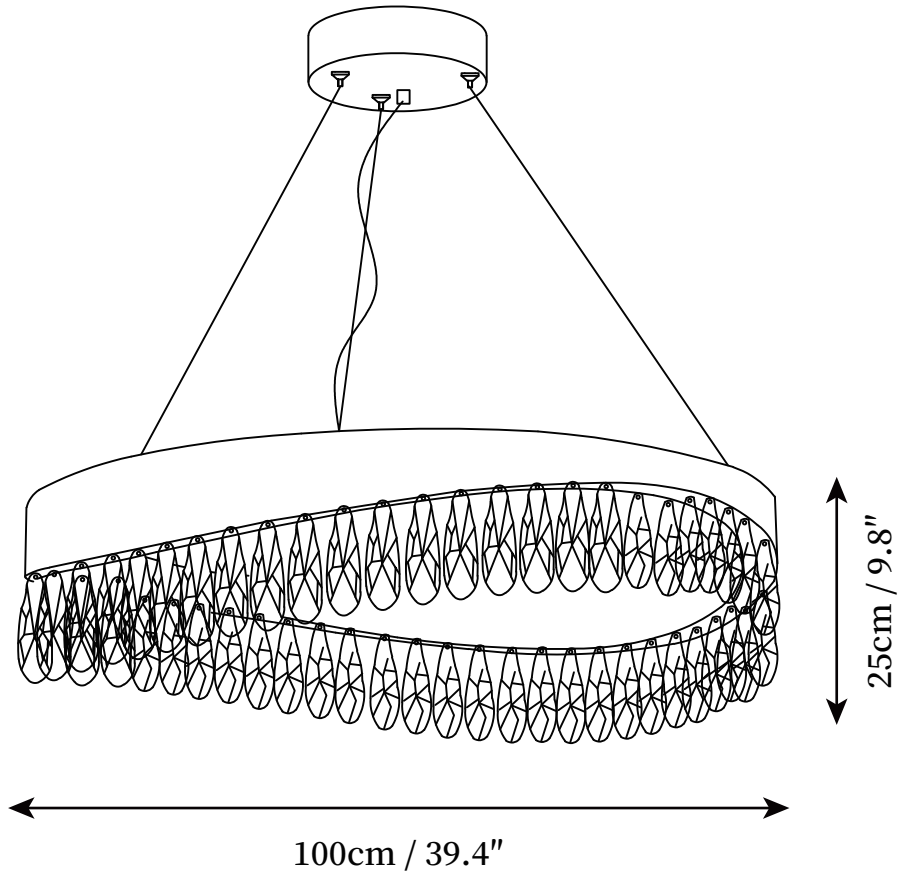

SPECIFICATION SHEET

SPECIFICATION DETAILS

*For custom options, consult factory for details

Fixture Dimensions	D 39.4" x H 9.8"
Light source	Integrated LED
Wattage	114W
Voltage	AC 110-240V
Color Temperature	3000k
CRI(Ra)	80CRI
Mounting	Ceiling
Driver Required	Yes
Optional Color Temps	Warm Light (3000K), Neutral Light (4500K), Cool Light (6000K)
LED Rated Life	30000hours
Dimming	Dimming is not supported
Finishes	Copper plated
Shade Details	Clear
Material	Metal, Stainless Steel, Crystal
Wire Length	59"
Wire Type	Clear Coaxial Wire