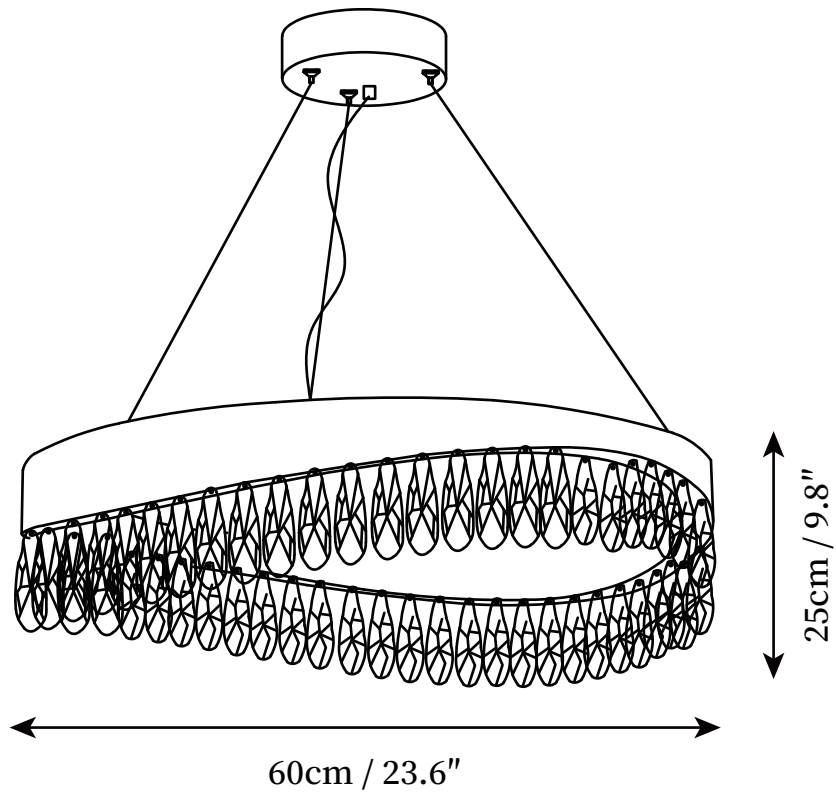

## SPECIFICATION DETAILS

\*For custom options, consult factory for details

<b>Fixture Dimensions</b>	D 15.7" x H 9.8"
<b>Light source</b>	Integrated LED
<b>Wattage</b>	44W
<b>Voltage</b>	AC 110-240V
<b>Color Temperature</b>	3000k
<b>CRI(Ra)</b>	80CRI
<b>Mounting</b>	Ceiling
<b>Driver Required</b>	Yes
<b>Optional Color Temps</b>	Warm Light (3000K), Neutral Light (4500K), Cool Light (6000K)
<b>LED Rated Life</b>	30000hours
<b>Dimming</b>	Dimming is not supported
<b>Finishes</b>	Copper plated
<b>Shade Details</b>	Clear
<b>Material</b>	Metal, Stainless Steel, Crystal
<b>Wire Length</b>	59"
<b>Wire Type</b>	Clear Coaxial Wire

## SPECIFICATION DETAILS

\*For custom options, consult factory for details

<b>Fixture Dimensions</b>	D 23.6" x H 9.8"
<b>Light source</b>	Integrated LED
<b>Wattage</b>	70W
<b>Voltage</b>	AC 110-240V
<b>Color Temperature</b>	3000k
<b>CRI(Ra)</b>	80CRI
<b>Mounting</b>	Ceiling
<b>Driver Required</b>	Yes
<b>Optional Color Temps</b>	Warm Light (3000K), Neutral Light (4500K), Cool Light (6000K)
<b>LED Rated Life</b>	30000hours
<b>Dimming</b>	Dimming is not supported
<b>Finishes</b>	Copper plated
<b>Shade Details</b>	Clear
<b>Material</b>	Metal, Stainless Steel, Crystal
<b>Wire Length</b>	59"
<b>Wire Type</b>	Clear Coaxial Wire

## SPECIFICATION DETAILS

\*For custom options, consult factory for details

<b>Fixture Dimensions</b>	D 31.5" x H 9.8"
<b>Light source</b>	Integrated LED
<b>Wattage</b>	90W
<b>Voltage</b>	AC 110-240V
<b>Color Temperature</b>	3000k
<b>CRI(Ra)</b>	80CRI
<b>Mounting</b>	Ceiling
<b>Driver Required</b>	Yes
<b>Optional Color Temps</b>	Warm Light (3000K), Neutral Light (4500K), Cool Light (6000K)
<b>LED Rated Life</b>	30000hours
<b>Dimming</b>	Dimming is not supported
<b>Finishes</b>	Copper plated
<b>Shade Details</b>	Clear
<b>Material</b>	Metal, Stainless Steel, Crystal
<b>Wire Length</b>	59"
<b>Wire Type</b>	Clear Coaxial Wire