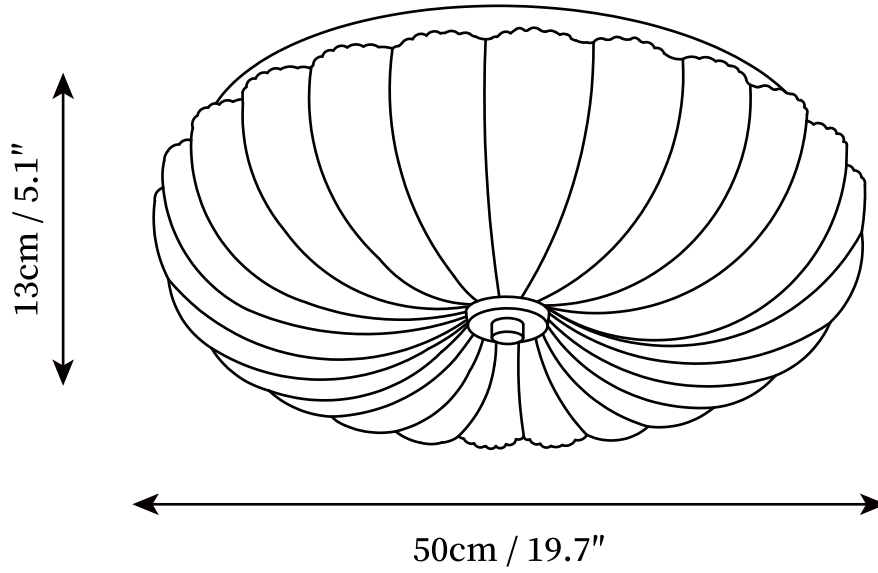

SPECIFICATION SHEET

SPECIFICATION DETAILS

*For custom options, consult factory for details

Fixture Dimensions	D 11.8" x H 3.9"
Light source	Integrated LED
Wattage	~15W
Voltage	AC 110-240V
Dimming	Not supported
CRI(Ra)	90+CRI
Mounting	Hardwired.
LED Rated Life	30000 hours
Color Temperature	Warm Light (3000K), Neutral Light (4000K), Cool Light (6000K)
Control method	Compatible with common wall switches (
Finishes	Gold not included)
Glass colour	Opaque
Material	Stainless Steel, Glass

SPECIFICATION SHEET

SPECIFICATION DETAILS

*For custom options, consult factory for details

Fixture Dimensions	D 15.7" x H 4.7"
Light source	Integrated LED
Wattage	~15W
Voltage	AC 110-240V
Dimming	Not supported
CRI(Ra)	90+CRI
Mounting	Hardwired.
LED Rated Life	30000 hours
Color Temperature	Warm Light (3000K), Neutral Light (4000K), Cool Light (6000K)
Control method	Compatible with common wall switches(not included)
Finishes	Gold
Glass colour	Opaque
Material	Stainless Steel, Glass

SPECIFICATION SHEET

SPECIFICATION DETAILS

*For custom options, consult factory for details

Fixture Dimensions	D 19.7" x H 5.1"
Light source	Integrated LED
Wattage	~15W
Voltage	AC 110-240V
Dimming	Not supported
CRI(Ra)	90+CRI
Mounting	Hardwired.
LED Rated Life	30000 hours
Color Temperature	Warm Light (3000K), Neutral Light (4000K), Cool Light (6000K)
Control method	Compatible with common wall switches(not included)
Finishes	Gold
Glass colour	Opaque
Material	Stainless Steel, Glass