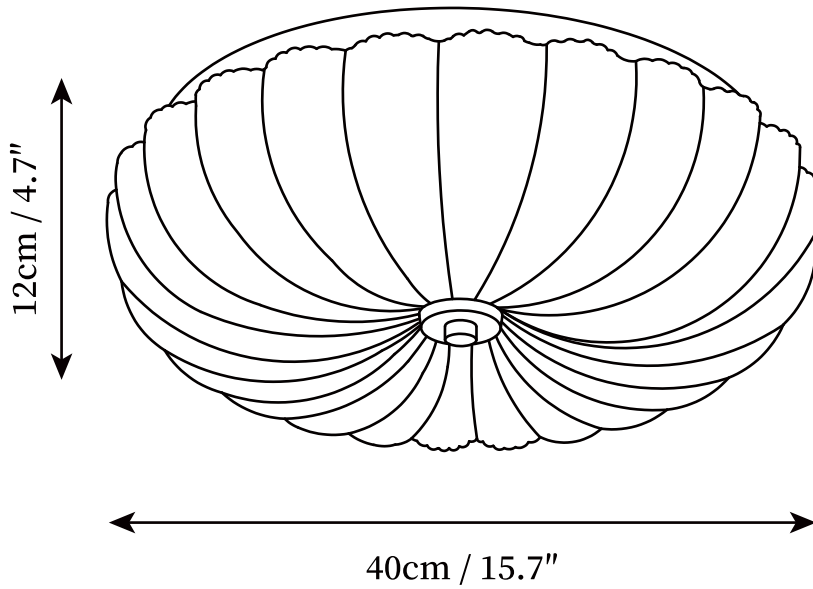

SPECIFICATION SHEET

SPECIFICATION DETAILS

*For custom options, consult factory for details

Fixture Dimensions	D 11.8" x H 3.9"
Light source	Integrated LED
Wattage	~15W
Voltage	AC 110-240V
Dimming	Not supported
CRI(Ra)	90+CRI
Mounting	Hardwired.
LED Rated Life	30000 hours
Color Temperature	Warm Light (3000K), Neutral Light (4000K), Cool Light (6000K)
Control method	Compatible with common wall switches (
Finishes	Gold not included)
Glass colour	Opaque
Material	Stainless Steel, Glass

SPECIFICATION SHEET

SPECIFICATION DETAILS

*For custom options, consult factory for details

Fixture Dimensions	D 15.7" x H 4.7"
Light source	Integrated LED
Wattage	~15W
Voltage	AC 110-240V
Dimming	Not supported
CRI(Ra)	90+CRI
Mounting	Hardwired.
LED Rated Life	30000 hours
Color Temperature	Warm Light (3000K), Neutral Light (4000K), Cool Light (6000K)
Control method	Compatible with common wall switches(not included)
Finishes	Gold
Glass colour	Opaque
Material	Stainless Steel, Glass

SPECIFICATION SHEET

SPECIFICATION DETAILS

*For custom options, consult factory for details

Fixture Dimensions	D 19.7" x H 5.1"
Light source	Integrated LED
Wattage	~15W
Voltage	AC 110-240V
Dimming	Not supported
CRI(Ra)	90+CRI
Mounting	Hardwired.
LED Rated Life	30000 hours
Color Temperature	Warm Light (3000K), Neutral Light (4000K), Cool Light (6000K)
Control method	Compatible with common wall switches(not included)
Finishes	Gold
Glass colour	Opaque
Material	Stainless Steel, Glass