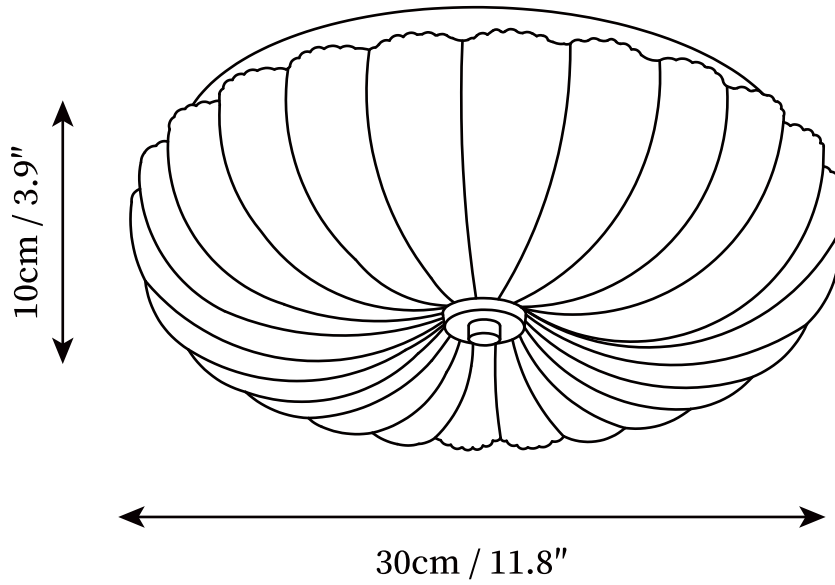

SPECIFICATION SHEET

SPECIFICATION DETAILS

*For custom options, consult factory for details

Fixture Dimensions	D 11.8" x H 3.9"
Light source	Integrated LED
Wattage	~15W
Voltage	AC 110-240V
Dimming	Not supported
CRI(Ra)	90+CRI
Mounting	Hardwired.
LED Rated Life	30000 hours
Color Temperature	Warm Light (3000K), Neutral Light (4000K), Cool Light (6000K)
Control method	Compatible with common wall switches (
Finishes	Gold not included)
Glass colour	Opaque
Material	Stainless Steel, Glass

SPECIFICATION SHEET

SPECIFICATION DETAILS

*For custom options, consult factory for details

Fixture Dimensions	D 15.7" x H 4.7"
Light source	Integrated LED
Wattage	~15W
Voltage	AC 110-240V
Dimming	Not supported
CRI(Ra)	90+CRI
Mounting	Hardwired.
LED Rated Life	30000 hours
Color Temperature	Warm Light (3000K), Neutral Light (4000K), Cool Light (6000K)
Control method	Compatible with common wall switches(not included)
Finishes	Gold
Glass colour	Opaque
Material	Stainless Steel, Glass

SPECIFICATION SHEET

SPECIFICATION DETAILS

*For custom options, consult factory for details

Fixture Dimensions	D 19.7" x H 5.1"
Light source	Integrated LED
Wattage	~15W
Voltage	AC 110-240V
Dimming	Not supported
CRI(Ra)	90+CRI
Mounting	Hardwired.
LED Rated Life	30000 hours
Color Temperature	Warm Light (3000K), Neutral Light (4000K), Cool Light (6000K)
Control method	Compatible with common wall switches(not included)
Finishes	Gold
Glass colour	Opaque
Material	Stainless Steel, Glass