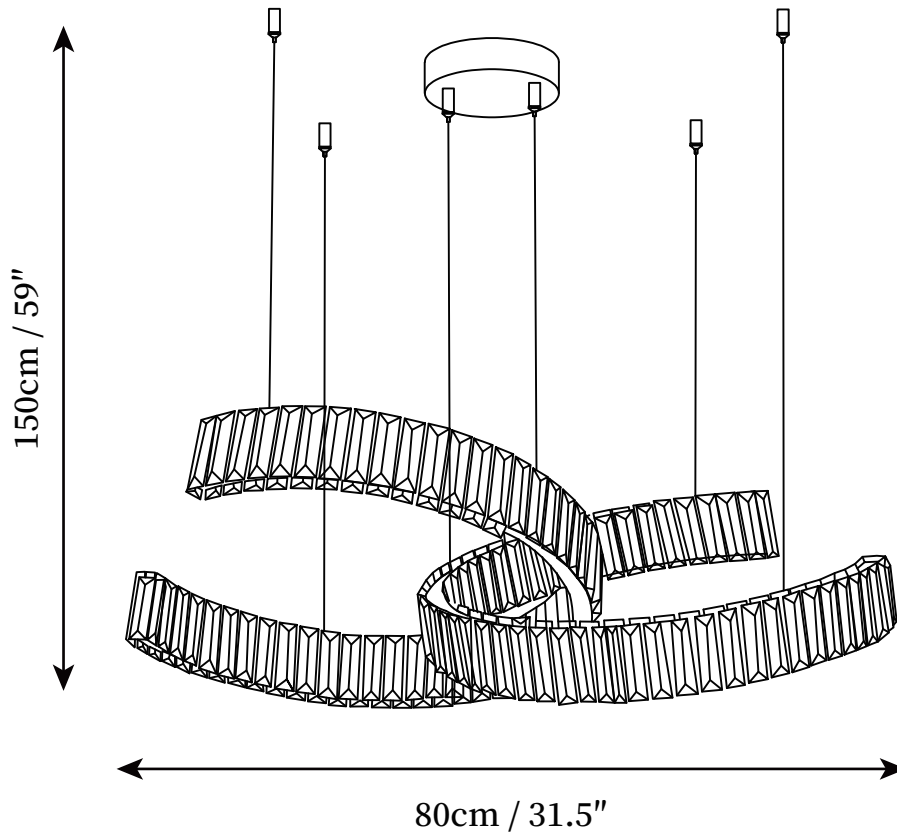

SPECIFICATION SHEET

SPECIFICATION DETAILS

*For custom options, consult factory for details

Fixture Dimensions	L 31.5" x W 19.7" x H 59"
Light source	Integrated LED
Wattage	30W
Voltage	AC 110-240V
Color Temperature	3000K
CRI(Ra)	80CRI
Mounting	Ceiling
Driver Required	Yes
Optional Color Temps	Bi-color/Multicolor LED
LED Rated Life	30000hours
Dimming	Dimming is supported
Finishes	Gold
Shade Details	Clear
Material	Metal, Stainless Steel, Crystal
Wire Length	59"
Wire Type	Gold / Rod

SPECIFICATION SHEET

SPECIFICATION DETAILS

*For custom options, consult factory for details

Fixture Dimensions	L 47.2" x W 27.6" x H 59"
Light source	Integrated LED
Wattage	40W
Voltage	AC 110-240V
Color Temperature	3000K
CRI(Ra)	80CRI
Mounting	Ceiling
Driver Required	Yes
Optional Color Temps	Bi-color/Multicolor LED
LED Rated Life	30000hours
Dimming	Dimming is supported
Finishes	Gold
Shade Details	Clear
Material	Metal, Stainless Steel, Crystal
Wire Length	59"
Wire Type	Gold / Rod