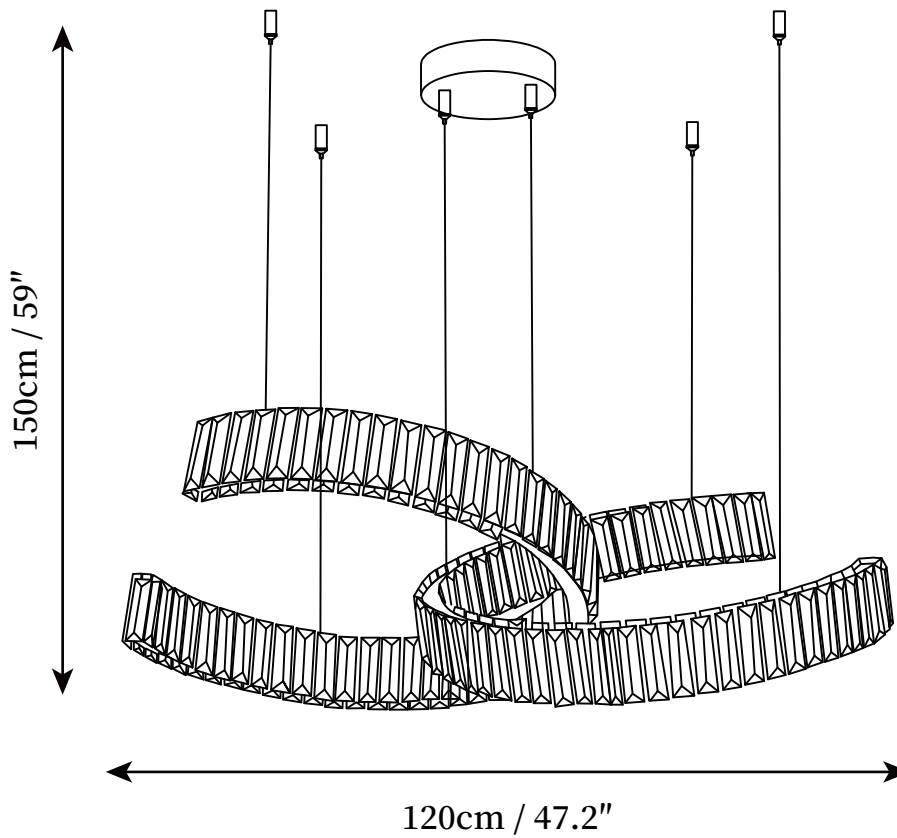

SPECIFICATION SHEET

SPECIFICATION DETAILS

*For custom options, consult factory for details

Fixture Dimensions	L 31.5" x W 19.7" x H 59"
Light source	Integrated LED
Wattage	30W
Voltage	AC 110-240V
Color Temperature	3000K
CRI(Ra)	80CRI
Mounting	Ceiling
Driver Required	Yes
Optional Color Temps	Bi-color/Multicolor LED
LED Rated Life	30000hours
Dimming	Dimming is supported
Finishes	Gold
Shade Details	Clear
Material	Metal, Stainless Steel, Crystal
Wire Length	59"
Wire Type	Gold / Rod

SPECIFICATION SHEET

SPECIFICATION DETAILS

*For custom options, consult factory for details

Fixture Dimensions	L 47.2" x W 27.6" x H 59"
Light source	Integrated LED
Wattage	40W
Voltage	AC 110-240V
Color Temperature	3000K
CRI(Ra)	80CRI
Mounting	Ceiling
Driver Required	Yes
Optional Color Temps	Bi-color/Multicolor LED
LED Rated Life	30000hours
Dimming	Dimming is supported
Finishes	Gold
Shade Details	Clear
Material	Metal, Stainless Steel, Crystal
Wire Length	59"
Wire Type	Gold / Rod