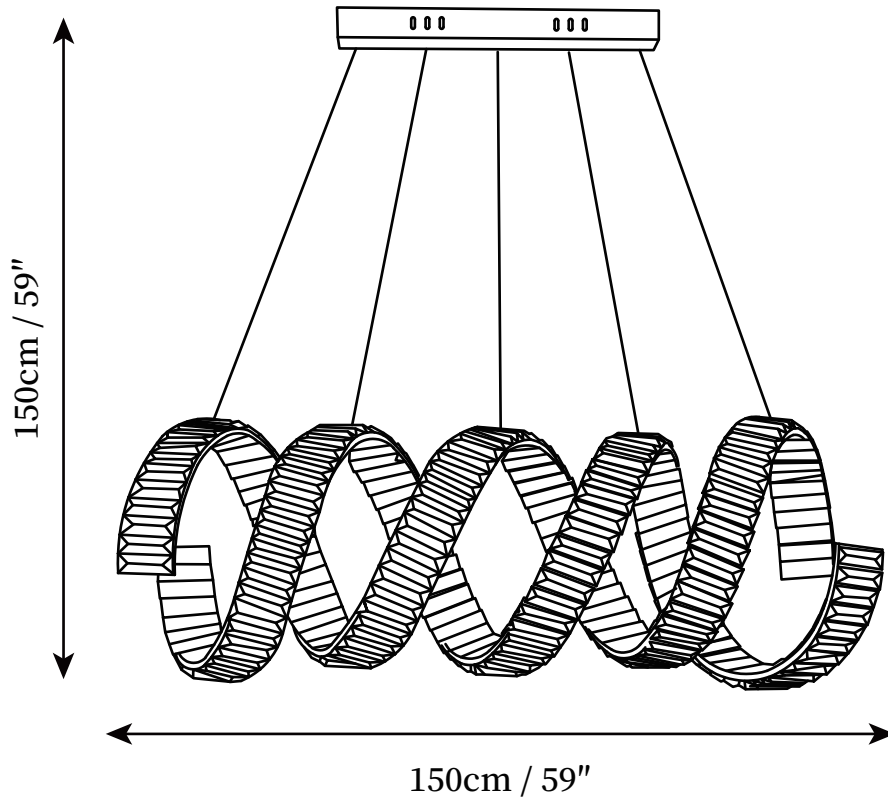

SPECIFICATION SHEET

SPECIFICATION DETAILS

*For custom options, consult factory for details

Fixture Dimensions	Double Deck D 39.4" x H 59"
Light source	Integrated LED
Wattage	50W
Voltage	AC 110-240V
Color Temperature	3000k
CRI(Ra)	80CRI
Mounting	Ceiling
Driver Required	Yes
Optional Color Temps	Bi-color / Multicolor LED
LED Rated Life	30000hours
Dimming	Dimming is not supported
Finishes	Gold
Shade Details	Clear
Material	Metal, Stainless Steel, Crystal
Wire Length	59"
Wire Type	Clear Coaxial Wire

SPECIFICATION SHEET

SPECIFICATION DETAILS

*For custom options, consult factory for details

Fixture Dimensions	Double Deck D 47.2" x H 59"
Light source	Integrated LED
Wattage	80W
Voltage	AC 110-240V
Color Temperature	3000k
CRI(Ra)	80CRI
Mounting	Ceiling
Driver Required	Yes
Optional Color Temps	Bi-color / Multicolor LED
LED Rated Life	30000hours
Dimming	Dimming is not supported
Finishes	Gold
Shade Details	Clear
Material	Metal, Stainless Steel, Crystal
Wire Length	59"
Wire Type	Clear Coaxial Wire

SPECIFICATION SHEET

SPECIFICATION DETAILS

*For custom options, consult factory for details

Fixture Dimensions	Double Deck D 59" x H 59"
Light source	Integrated LED
Wattage	120W
Voltage	AC 110-240V
Color Temperature	3000k
CRI(Ra)	80CRI
Mounting	Ceiling
Driver Required	Yes
Optional Color Temps	Bi-color / Multicolor LED
LED Rated Life	30000hours
Dimming	Dimming is not supported
Finishes	Gold
Shade Details	Clear
Material	Metal, Stainless Steel, Crystal
Wire Length	59"
Wire Type	Clear Coaxial Wire