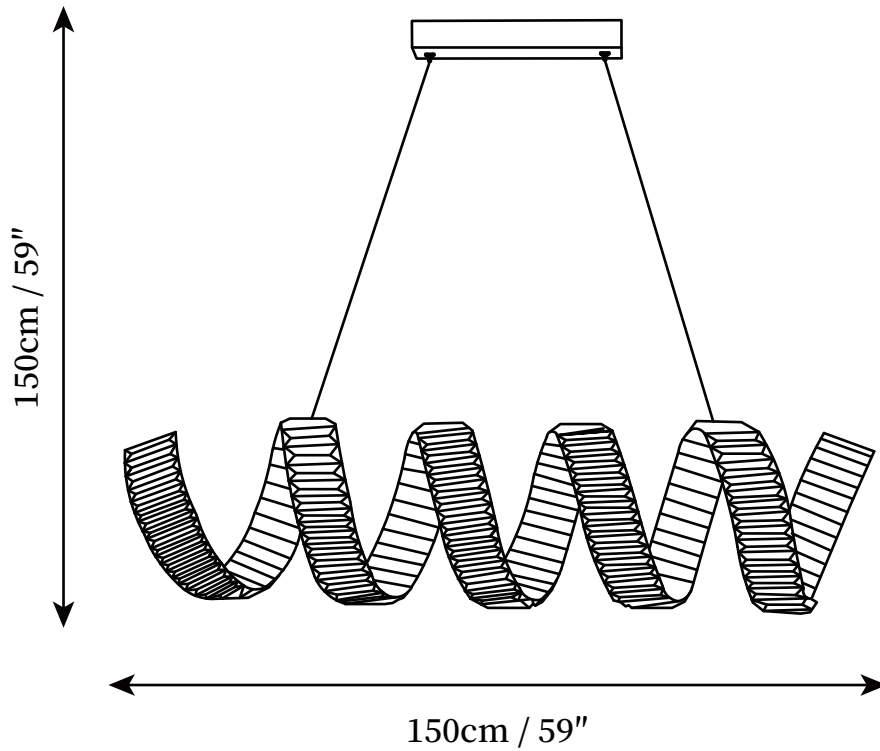

SPECIFICATION SHEET

SPECIFICATION DETAILS

*For custom options, consult factory for details

Fixture Dimensions	Single Layer D 59" x H 59"
Light source	Integrated LED
Wattage	80W
Voltage	AC 110-240V
Color Temperature	3000k
CRI(Ra)	80CRI
Mounting	Ceiling
Driver Required	Yes
Optional Color Temps	Bi-color / Multicolor LED
LED Rated Life	30000hours
Dimming	Dimming is not supported
Finishes	Gold
Shade Details	Clear
Material	Metal, Stainless Steel, Crystal
Wire Length	59"
Wire Type	Clear Coaxial Wire