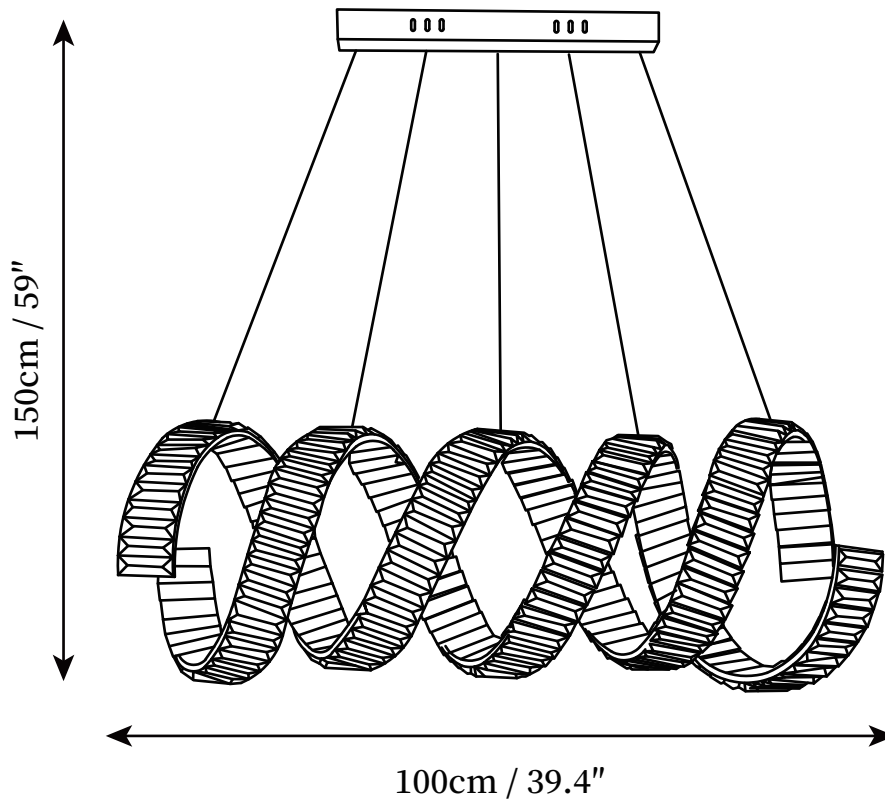

SPECIFICATION SHEET

SPECIFICATION DETAILS

*For custom options, consult factory for details

Fixture Dimensions	Single Layer D 47.2" x H 59"
Light source	Integrated LED
Wattage	50W
Voltage	AC 110-240V
Color Temperature	3000k
CRI(Ra)	80CRI
Mounting	Ceiling
Driver Required	Yes
Optional Color Temps	Bi-color / Multicolor LED
LED Rated Life	30000hours
Dimming	Dimming is not supported
Finishes	Gold
Shade Details	Clear
Material	Metal, Stainless Steel, Crystal
Wire Length	59"
Wire Type	Clear Coaxial Wire

SPECIFICATION SHEET

SPECIFICATION DETAILS

*For custom options, consult factory for details

Fixture Dimensions	Single Layer D 59" x H 59"
Light source	Integrated LED
Wattage	80W
Voltage	AC 110-240V
Color Temperature	3000k
CRI(Ra)	80CRI
Mounting	Ceiling
Driver Required	Yes
Optional Color Temps	Bi-color / Multicolor LED
LED Rated Life	30000hours
Dimming	Dimming is not supported
Finishes	Gold
Shade Details	Clear
Material	Metal, Stainless Steel, Crystal
Wire Length	59"
Wire Type	Clear Coaxial Wire

SPECIFICATION SHEET

SPECIFICATION DETAILS

*For custom options, consult factory for details

Fixture Dimensions	Double Deck D 39.4" x H 59"
Light source	Integrated LED
Wattage	50W
Voltage	AC 110-240V
Color Temperature	3000k
CRI(Ra)	80CRI
Mounting	Ceiling
Driver Required	Yes
Optional Color Temps	Bi-color / Multicolor LED
LED Rated Life	30000hours
Dimming	Dimming is not supported
Finishes	Gold
Shade Details	Clear
Material	Metal, Stainless Steel, Crystal
Wire Length	59"
Wire Type	Clear Coaxial Wire