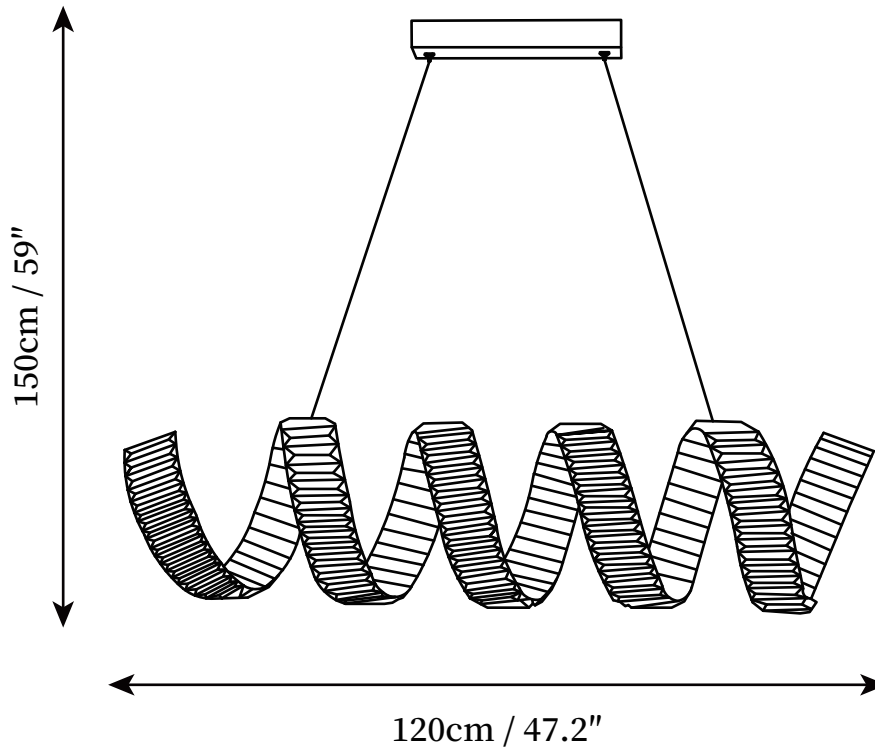

SPECIFICATION SHEET

SPECIFICATION DETAILS

*For custom options, consult factory for details

Fixture Dimensions	Single Layer D 39.4" x H 59"
Light source	Integrated LED
Wattage	30W
Voltage	AC 110-240V
Color Temperature	3000k
CRI(Ra)	80CRI
Mounting	Ceiling
Driver Required	Yes
Optional Color Temps	Bi-color / Multicolor LED
LED Rated Life	30000hours
Dimming	Dimming is not supported
Finishes	Gold
Shade Details	Clear
Material	Metal, Stainless Steel, Crystal
Wire Length	59"
Wire Type	Clear Coaxial Wire

SPECIFICATION SHEET

SPECIFICATION DETAILS

*For custom options, consult factory for details

Fixture Dimensions	Single Layer D 47.2" x H 59"
Light source	Integrated LED
Wattage	50W
Voltage	AC 110-240V
Color Temperature	3000k
CRI(Ra)	80CRI
Mounting	Ceiling
Driver Required	Yes
Optional Color Temps	Bi-color / Multicolor LED
LED Rated Life	30000hours
Dimming	Dimming is not supported
Finishes	Gold
Shade Details	Clear
Material	Metal, Stainless Steel, Crystal
Wire Length	59"
Wire Type	Clear Coaxial Wire

SPECIFICATION SHEET

SPECIFICATION DETAILS

*For custom options, consult factory for details

Fixture Dimensions	Double Deck D 39.4" x H 59"
Light source	Integrated LED
Wattage	50W
Voltage	AC 110-240V
Color Temperature	3000k
CRI(Ra)	80CRI
Mounting	Ceiling
Driver Required	Yes
Optional Color Temps	Bi-color / Multicolor LED
LED Rated Life	30000hours
Dimming	Dimming is not supported
Finishes	Gold
Shade Details	Clear
Material	Metal, Stainless Steel, Crystal
Wire Length	59"
Wire Type	Clear Coaxial Wire