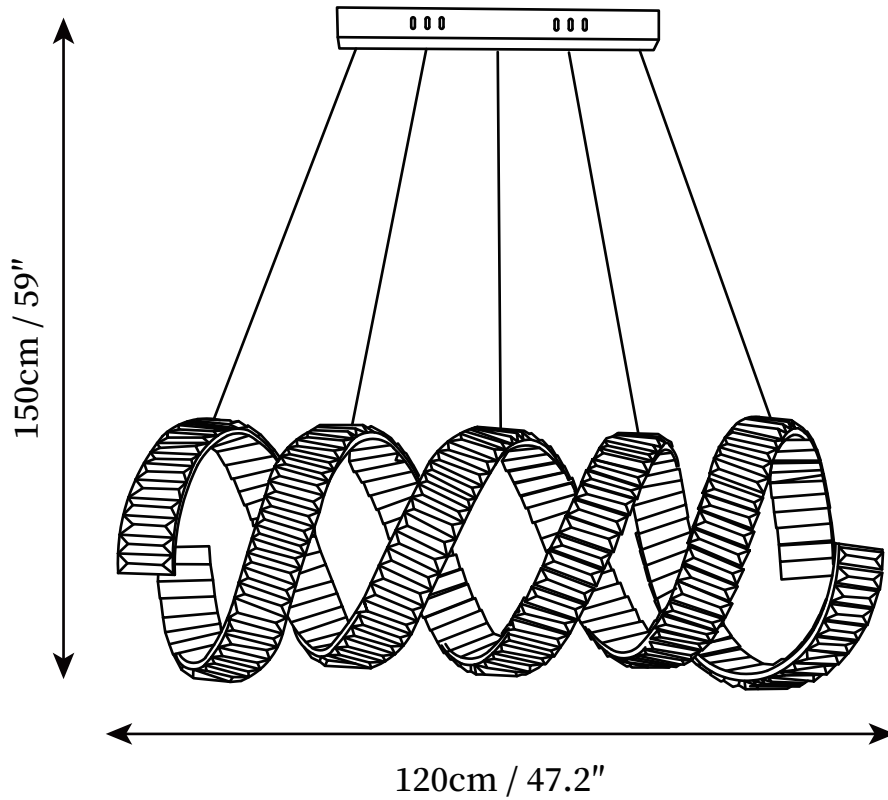

SPECIFICATION SHEET

SPECIFICATION DETAILS

*For custom options, consult factory for details

Fixture Dimensions	Single Layer D 39.4" x H 59"
Light source	Integrated LED
Wattage	30W
Voltage	AC 110-240V
Color Temperature	3000k
CRI(Ra)	80CRI
Mounting	Ceiling
Driver Required	Yes
Optional Color Temps	Bi-color / Multicolor LED
LED Rated Life	30000hours
Dimming	Dimming is not supported
Finishes	Gold
Shade Details	Clear
Material	Metal, Stainless Steel, Crystal
Wire Length	59"
Wire Type	Clear Coaxial Wire

SPECIFICATION SHEET

SPECIFICATION DETAILS

*For custom options, consult factory for details

Fixture Dimensions	Double Deck D 39.4" x H 59"
Light source	Integrated LED
Wattage	50W
Voltage	AC 110-240V
Color Temperature	3000k
CRI(Ra)	80CRI
Mounting	Ceiling
Driver Required	Yes
Optional Color Temps	Bi-color / Multicolor LED
LED Rated Life	30000hours
Dimming	Dimming is not supported
Finishes	Gold
Shade Details	Clear
Material	Metal, Stainless Steel, Crystal
Wire Length	59"
Wire Type	Clear Coaxial Wire

SPECIFICATION SHEET

SPECIFICATION DETAILS

*For custom options, consult factory for details

Fixture Dimensions	Double Deck D 47.2" x H 59"
Light source	Integrated LED
Wattage	80W
Voltage	AC 110-240V
Color Temperature	3000k
CRI(Ra)	80CRI
Mounting	Ceiling
Driver Required	Yes
Optional Color Temps	Bi-color / Multicolor LED
LED Rated Life	30000hours
Dimming	Dimming is not supported
Finishes	Gold
Shade Details	Clear
Material	Metal, Stainless Steel, Crystal
Wire Length	59"
Wire Type	Clear Coaxial Wire