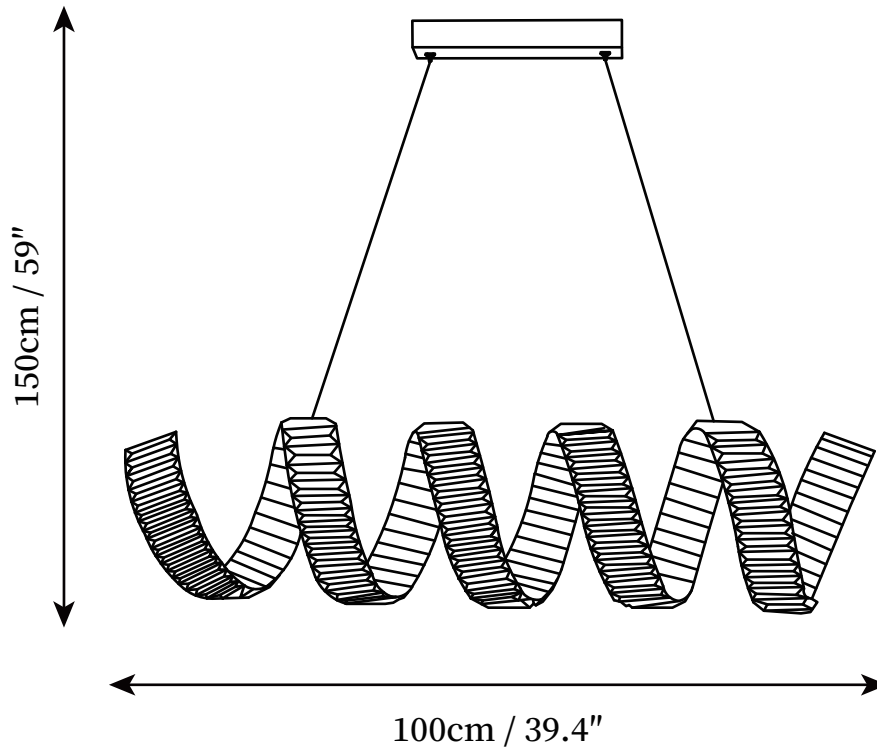

SPECIFICATION SHEET

SPECIFICATION DETAILS

*For custom options, consult factory for details

Fixture Dimensions	Single Layer D 39.4" x H 59"
Light source	Integrated LED
Wattage	30W
Voltage	AC 110-240V
Color Temperature	3000k
CRI(Ra)	80CRI
Mounting	Ceiling
Driver Required	Yes
Optional Color Temps	Bi-color / Multicolor LED
LED Rated Life	30000hours
Dimming	Dimming is not supported
Finishes	Gold
Shade Details	Clear
Material	Metal, Stainless Steel, Crystal
Wire Length	59"
Wire Type	Clear Coaxial Wire

SPECIFICATION SHEET

SPECIFICATION DETAILS

*For custom options, consult factory for details

Fixture Dimensions	Single Layer D 47.2" x H 59"
Light source	Integrated LED
Wattage	50W
Voltage	AC 110-240V
Color Temperature	3000k
CRI(Ra)	80CRI
Mounting	Ceiling
Driver Required	Yes
Optional Color Temps	Bi-color / Multicolor LED
LED Rated Life	30000hours
Dimming	Dimming is not supported
Finishes	Gold
Shade Details	Clear
Material	Metal, Stainless Steel, Crystal
Wire Length	59"
Wire Type	Clear Coaxial Wire

SPECIFICATION SHEET

SPECIFICATION DETAILS

*For custom options, consult factory for details

Fixture Dimensions	Double Deck D 39.4" x H 59"
Light source	Integrated LED
Wattage	50W
Voltage	AC 110-240V
Color Temperature	3000k
CRI(Ra)	80CRI
Mounting	Ceiling
Driver Required	Yes
Optional Color Temps	Bi-color / Multicolor LED
LED Rated Life	30000hours
Dimming	Dimming is not supported
Finishes	Gold
Shade Details	Clear
Material	Metal, Stainless Steel, Crystal
Wire Length	59"
Wire Type	Clear Coaxial Wire