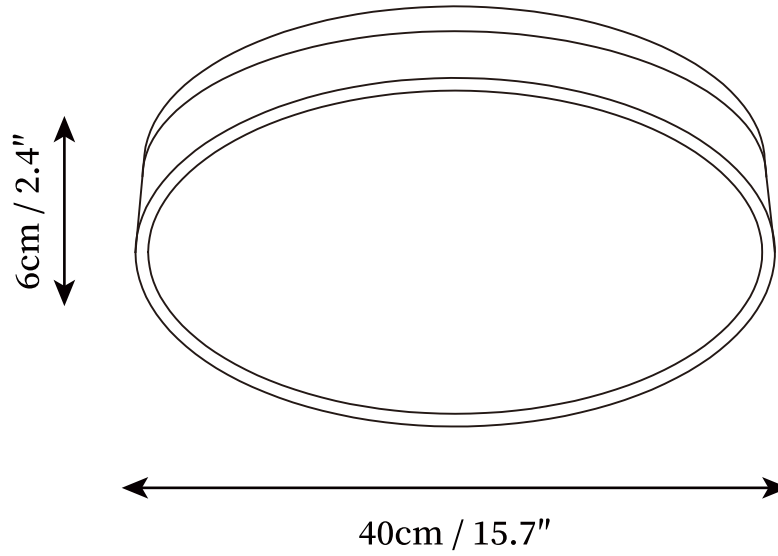

## SPECIFICATION DETAILS

\*For custom options, consult factory for details

<b>Fixture Dimensions</b>	D 11.8" x H 2.4"
<b>Light source</b>	Integrated LED
<b>Wattage</b>	~ 18W
<b>Voltage</b>	AC 110-240V
<b>Dimming</b>	Not supported
<b>CRI(Ra)</b>	90+CRI
<b>Mounting</b>	Hardwired.
<b>LED Rated Life</b>	30000 hours
<b>Color Temperature</b>	Warm Light (3000K), Neutral Light (4000K), Cool Light (6000K)
<b>Control method</b>	Compatible with common wall switches(not included)
<b>Finishes</b>	Wood & White
<b>Shade Details</b>	White
<b>Material</b>	Wooden, Iron, Acrylic

## SPECIFICATION DETAILS

\*For custom options, consult factory for details

<b>Fixture Dimensions</b>	D 15.7" x H 2.4"
<b>Light source</b>	Integrated LED
<b>Wattage</b>	~ 24W
<b>Voltage</b>	AC 110-240V
<b>Dimming</b>	Not supported
<b>CRI(Ra)</b>	90+CRI
<b>Mounting</b>	Hardwired.
<b>LED Rated Life</b>	30000 hours
<b>Color Temperature</b>	Warm Light (3000K), Neutral Light (4000K), Cool Light (6000K)
<b>Control method</b>	Compatible with common wall switches(not included)
<b>Finishes</b>	Wood & White
<b>Shade Details</b>	White
<b>Material</b>	Wooden, Iron, Acrylic

## SPECIFICATION DETAILS

\*For custom options, consult factory for details

---

<b>Fixture Dimensions</b>	D 19.7" x H 2.4"
<b>Light source</b>	Integrated LED
<b>Wattage</b>	~ 36W
<b>Voltage</b>	AC 110-240V
<b>Dimming</b>	Not supported
<b>CRI(Ra)</b>	90+CRI
<b>Mounting</b>	Hardwired.
<b>LED Rated Life</b>	30000 hours
<b>Color Temperature</b>	Warm Light (3000K), Neutral Light (4000K), Cool Light (6000K)
<b>Control method</b>	Compatible with common wall switches(not included)
<b>Finishes</b>	Wood & White
<b>Shade Details</b>	White
<b>Material</b>	Wooden, Iron, Acrylic