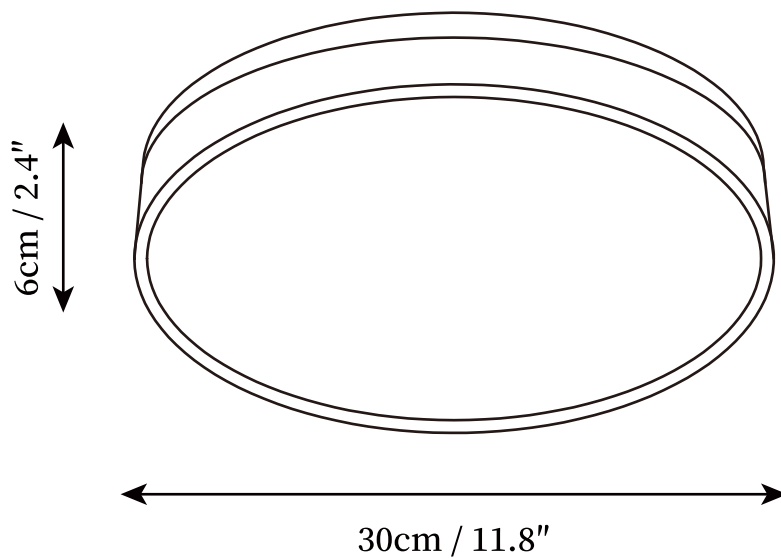

## SPECIFICATION DETAILS

\*For custom options, consult factory for details

<b>Fixture Dimensions</b>	D 11.8" x H 2.4"
<b>Light source</b>	Integrated LED
<b>Wattage</b>	~ 18W
<b>Voltage</b>	AC 110-240V
<b>Dimming</b>	Not supported
<b>CRI(Ra)</b>	90+CRI
<b>Mounting</b>	Hardwired.
<b>LED Rated Life</b>	30000 hours
<b>Color Temperature</b>	Warm Light (3000K), Neutral Light (4000K), Cool Light (6000K)
<b>Control method</b>	Compatible with common wall switches(not included)
<b>Finishes</b>	Wood & White
<b>Shade Details</b>	White
<b>Material</b>	Wooden, Iron, Acrylic

## SPECIFICATION DETAILS

\*For custom options, consult factory for details

<b>Fixture Dimensions</b>	D 15.7" x H 2.4"
<b>Light source</b>	Integrated LED
<b>Wattage</b>	~ 24W
<b>Voltage</b>	AC 110-240V
<b>Dimming</b>	Not supported
<b>CRI(Ra)</b>	90+CRI
<b>Mounting</b>	Hardwired.
<b>LED Rated Life</b>	30000 hours
<b>Color Temperature</b>	Warm Light (3000K), Neutral Light (4000K), Cool Light (6000K)
<b>Control method</b>	Compatible with common wall switches(not included)
<b>Finishes</b>	Wood & White
<b>Shade Details</b>	White
<b>Material</b>	Wooden, Iron, Acrylic

## SPECIFICATION DETAILS

\*For custom options, consult factory for details

---

<b>Fixture Dimensions</b>	D 19.7" x H 2.4"
<b>Light source</b>	Integrated LED
<b>Wattage</b>	~ 36W
<b>Voltage</b>	AC 110-240V
<b>Dimming</b>	Not supported
<b>CRI(Ra)</b>	90+CRI
<b>Mounting</b>	Hardwired.
<b>LED Rated Life</b>	30000 hours
<b>Color Temperature</b>	Warm Light (3000K), Neutral Light (4000K), Cool Light (6000K)
<b>Control method</b>	Compatible with common wall switches(not included)
<b>Finishes</b>	Wood & White
<b>Shade Details</b>	White
<b>Material</b>	Wooden, Iron, Acrylic