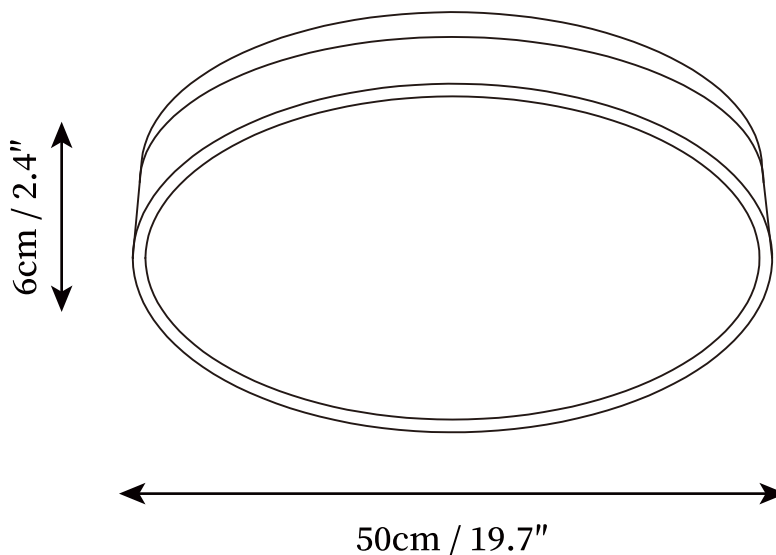

## SPECIFICATION DETAILS

\*For custom options, consult factory for details

<b>Fixture Dimensions</b>	D 11.8" x H 2.4"
<b>Light source</b>	Integrated LED
<b>Wattage</b>	~ 18W
<b>Voltage</b>	AC 110-240V
<b>Dimming</b>	Not supported
<b>CRI(Ra)</b>	90+CRI
<b>Mounting</b>	Hardwired.
<b>LED Rated Life</b>	30000 hours
<b>Color Temperature</b>	Warm Light (3000K), Neutral Light (4000K), Cool Light (6000K)
<b>Control method</b>	Compatible with common wall switches(not included)
<b>Finishes</b>	Wood & White
<b>Shade Details</b>	White
<b>Material</b>	Wooden, Iron, Acrylic

## SPECIFICATION DETAILS

\*For custom options, consult factory for details

<b>Fixture Dimensions</b>	D 15.7" x H 2.4"
<b>Light source</b>	Integrated LED
<b>Wattage</b>	~ 24W
<b>Voltage</b>	AC 110-240V
<b>Dimming</b>	Not supported
<b>CRI(Ra)</b>	90+CRI
<b>Mounting</b>	Hardwired.
<b>LED Rated Life</b>	30000 hours
<b>Color Temperature</b>	Warm Light (3000K), Neutral Light (4000K), Cool Light (6000K)
<b>Control method</b>	Compatible with common wall switches(not included)
<b>Finishes</b>	Wood & White
<b>Shade Details</b>	White
<b>Material</b>	Wooden, Iron, Acrylic

## SPECIFICATION DETAILS

\*For custom options, consult factory for details

---

<b>Fixture Dimensions</b>	D 19.7" x H 2.4"
<b>Light source</b>	Integrated LED
<b>Wattage</b>	~ 36W
<b>Voltage</b>	AC 110-240V
<b>Dimming</b>	Not supported
<b>CRI(Ra)</b>	90+CRI
<b>Mounting</b>	Hardwired.
<b>LED Rated Life</b>	30000 hours
<b>Color Temperature</b>	Warm Light (3000K), Neutral Light (4000K), Cool Light (6000K)
<b>Control method</b>	Compatible with common wall switches(not included)
<b>Finishes</b>	Wood & White
<b>Shade Details</b>	White
<b>Material</b>	Wooden, Iron, Acrylic