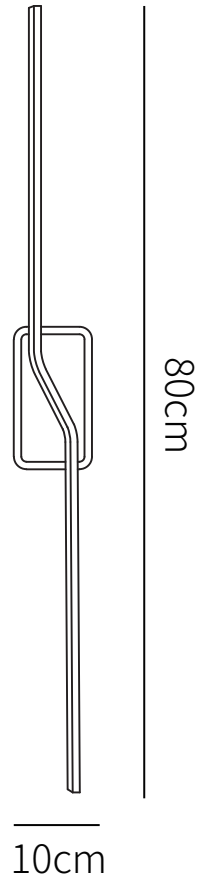

SPECIFICATION SHEET

SPECIFICATION DETAILS

*For custom options, consult factory for details

Fixture Dimensions	W 3.9" x H 31.5"
Light source	Integrated LED
Wattage	~ 7W
Voltage	AC 110-240V
Color Temperature	Based on the purchase of light bulbs
CRI(Ra)	80CRI
Mounting	Wall
Driver Required	Yes
Optional Color Temps	Bi-color/Multicolor LED
LED Rated Life	Based on bulb life (we do not supply bulbs)
Dimming	Dimming is not supported
Finishes	Brass, Black
Shade Details	White
Material	Brass, Acrylic, Silicone
Wire Length	No
Wire Type	No