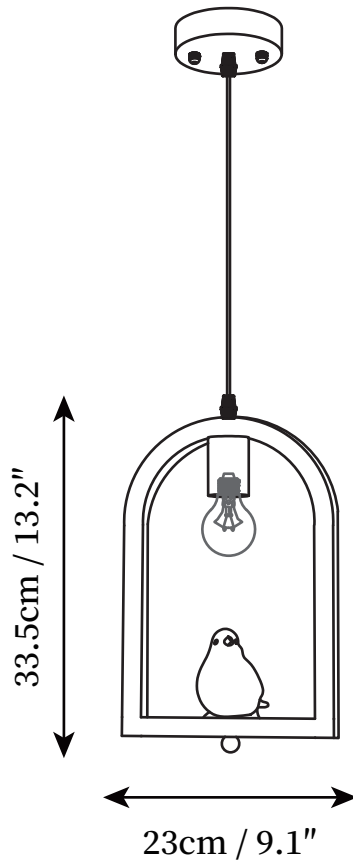

SPECIFICATION SHEET

SPECIFICATION DETAILS

*For custom options, consult factory for details

Fixture Dimensions	D 9.1" x H 13.2"
Light source	E26 or E27
Wattage	Max 40W
Voltage	AC 110-240V
Color Temperature	Based on the purchase of light bulbs
CRI(Ra)	80CRI
Mounting	Ceiling
Driver Required	NO
Optional Color Temps	Buy bulbs as needed
LED Rated Life	Based on bulb life (we do not supply bulbs)
Dimming	Dimming is not supported
Finishes	Wooden
Shade Details	Wooden
Material	Oak wood, Resin, Metal
Wire Length	59"
Wire Type	Clear Coaxial Wire