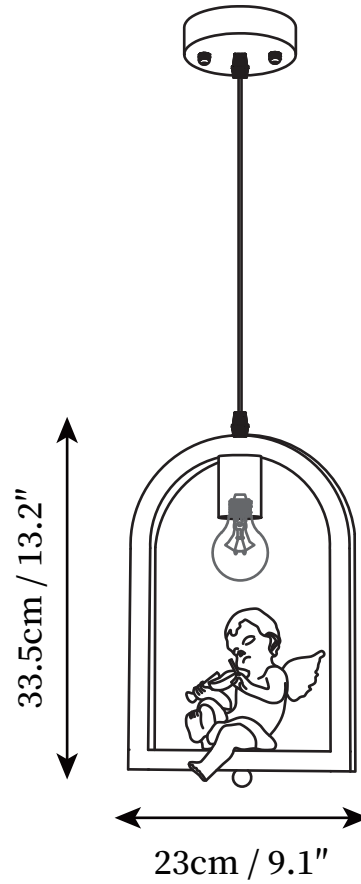

SPECIFICATION SHEET

SPECIFICATION DETAILS

*For custom options, consult factory for details

Fixture Dimensions	D 9.1" x H 13.2"
Light source	E26 or E27
Wattage	Max 40W
Voltage	AC 110-240V
Color Temperature	Based on the purchase of light bulbs
CRI(Ra)	80CRI
Mounting	Ceiling
Driver Required	NO
Optional Color Temps	Buy bulbs as needed
LED Rated Life	Based on bulb life (we do not supply bulbs)
Dimming	Dimming is not supported
Finishes	Wooden
Shade Details	Wooden
Material	Oak wood, Resin, Metal
Wire Length	59"
Wire Type	Clear Coaxial Wire