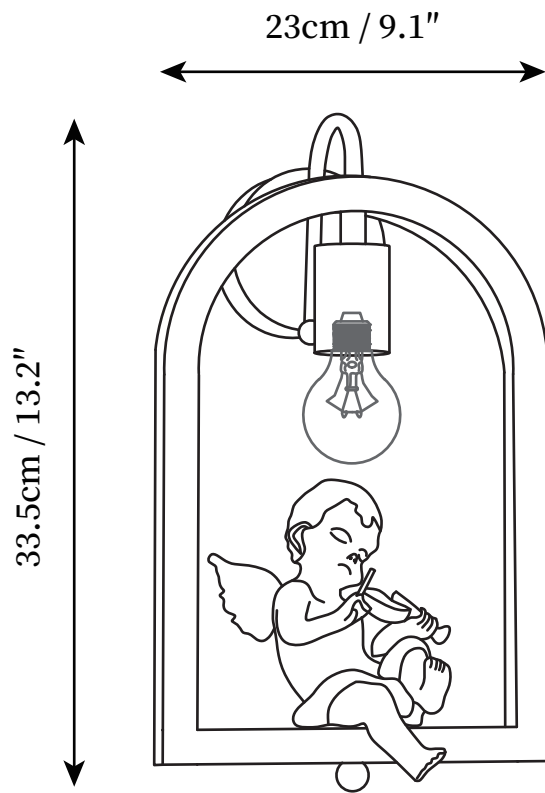

## SPECIFICATION DETAILS

\*For custom options, consult factory for details

<b>Fixture Dimensions</b>	D 9.1" x H 13.2"
<b>Light source</b>	E26 or E27
<b>Wattage</b>	40W
<b>Voltage</b>	AC 110-240V
<b>Color Temperature</b>	Based on the purchase of light bulbs
<b>CRI(Ra)</b>	80CRI
<b>Mounting</b>	Wall
<b>Driver Required</b>	No
<b>Optional Color Temps</b>	Buy bulbs as needed
<b>LED Rated Life</b>	Based on bulb life (we do not supply bulbs)
<b>Dimming</b>	Dimming is not supported
<b>Finishes</b>	Wooden
<b>Shade Details</b>	Wooden
<b>Material</b>	Oak wood, Resin, Metal
<b>Wire Length</b>	No
<b>Wire Type</b>	No