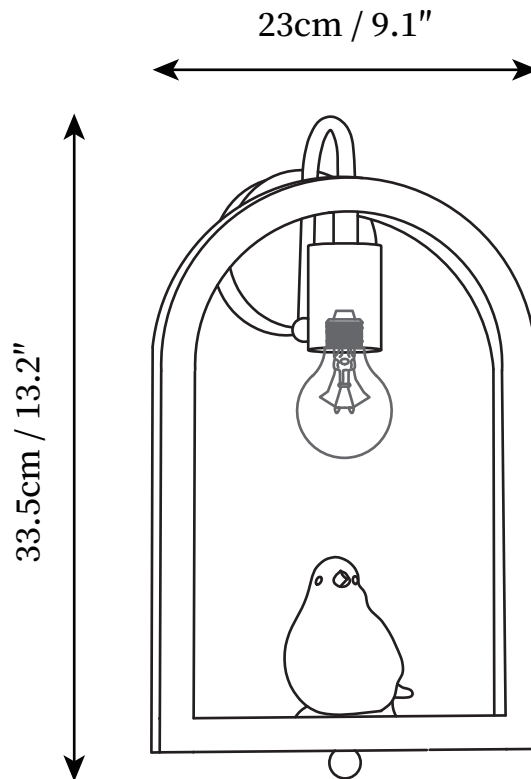

## SPECIFICATION DETAILS

\*For custom options, consult factory for details

<b>Fixture Dimensions</b>	D 9.1" x H 13.2"
<b>Light source</b>	E26 or E27
<b>Wattage</b>	40W
<b>Voltage</b>	AC 110-240V
<b>Color Temperature</b>	Based on the purchase of light bulbs
<b>CRI(Ra)</b>	80CRI
<b>Mounting</b>	Wall
<b>Driver Required</b>	No
<b>Optional Color Temps</b>	Buy bulbs as needed
<b>LED Rated Life</b>	Based on bulb life (we do not supply bulbs)
<b>Dimming</b>	Dimming is not supported
<b>Finishes</b>	Wooden
<b>Shade Details</b>	Wooden
<b>Material</b>	Oak wood, Resin, Metal
<b>Wire Length</b>	No
<b>Wire Type</b>	No