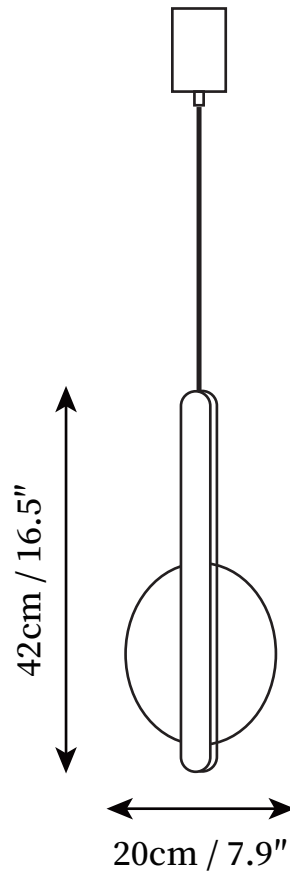

## SPECIFICATION DETAILS

\*For custom options, consult factory for details

<b>Fixture Dimensions</b>	D 7.9" x H 16.5"
<b>Light source</b>	Integrated LED
<b>Wattage</b>	16W
<b>Voltage</b>	AC 110-240V
<b>Color Temperature</b>	3000k
<b>CRI(Ra)</b>	80CRI
<b>Mounting</b>	Ceiling
<b>Driver Required</b>	Yes
<b>Optional Color Temps</b>	Warm Light (3000K), Neutral Light (4500K), Cool Light (6000K)
<b>LED Rated Life</b>	30000hours
<b>Dimming</b>	Dimming is not supported
<b>Finishes</b>	Black, Brass
<b>Shade Details</b>	Clear
<b>Material</b>	Brass, Acrylic
<b>Wire Length</b>	59"
<b>Wire Type</b>	White Coaxial Wire