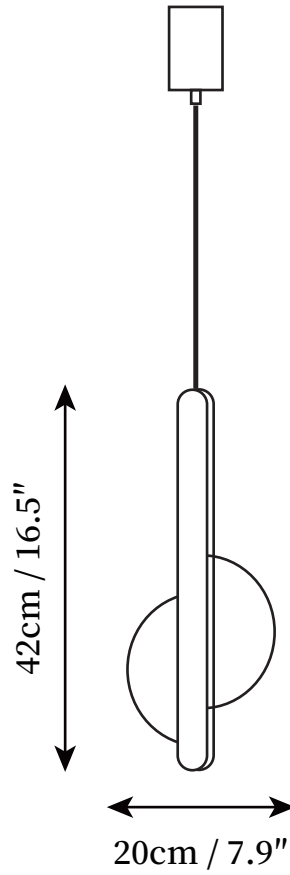

## SPECIFICATION DETAILS

\*For custom options, consult factory for details

<b>Fixture Dimensions</b>	D 7.9" x H 16.5"
<b>Light source</b>	Integrated LED
<b>Wattage</b>	16W
<b>Voltage</b>	AC 110-240V
<b>Color Temperature</b>	3000k
<b>CRI(Ra)</b>	80CRI
<b>Mounting</b>	Ceiling
<b>Driver Required</b>	Yes
<b>Optional Color Temps</b>	Warm Light (3000K), Neutral Light (4500K), Cool Light (6000K)
<b>LED Rated Life</b>	30000hours
<b>Dimming</b>	Dimming is not supported
<b>Finishes</b>	Black, Brass
<b>Shade Details</b>	Clear
<b>Material</b>	Brass, Acrylic
<b>Wire Length</b>	59"
<b>Wire Type</b>	White Coaxial Wire