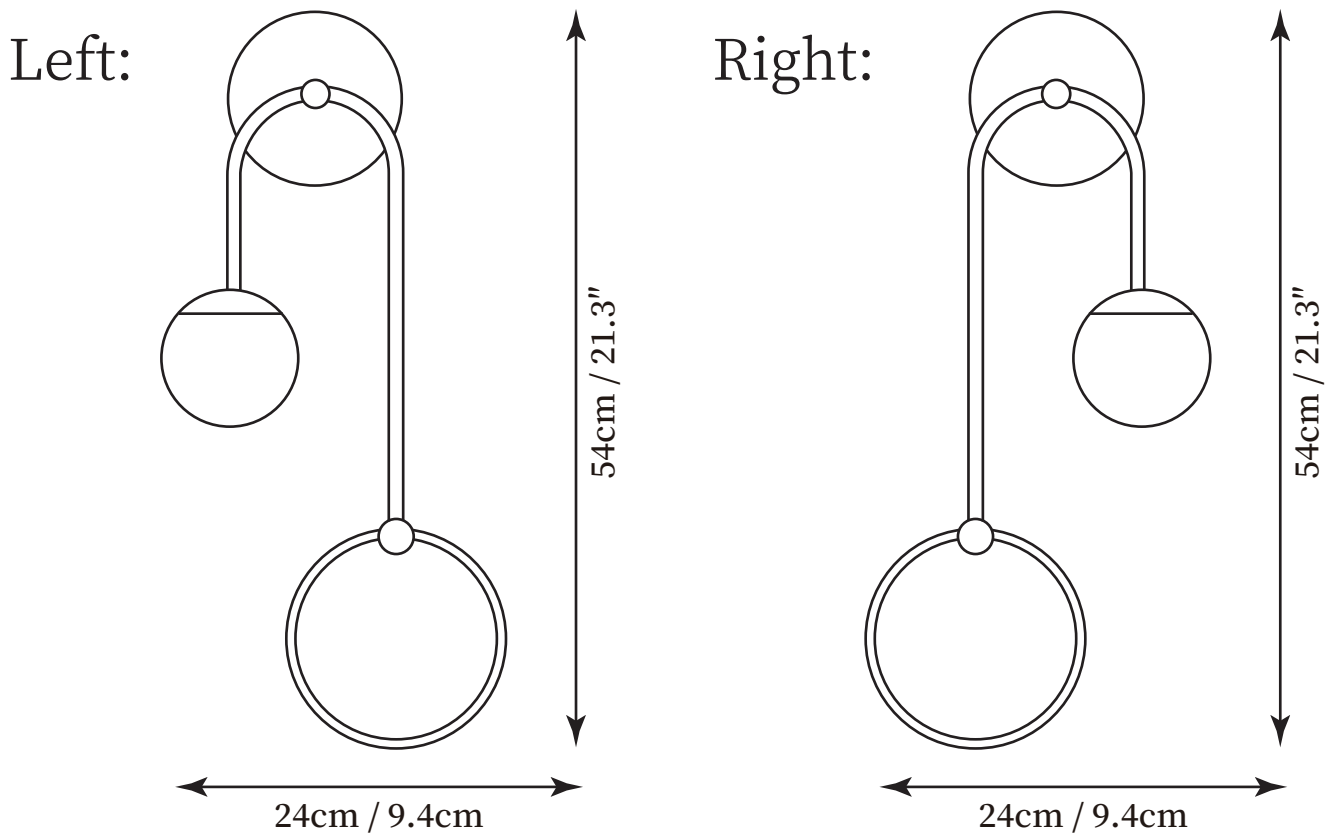

# SPECIFICATION SHEET

---

## SPECIFICATION DETAILS

\*For custom options, consult factory for details

Fixture Dimensions	L 9.4cm x H 21.3"
Light source	Integrated LED
Wattage	14 W
Voltage	AC 110-240V
Color Temperature	3000k
CRI(Ra)	80CRI
Mounting	Wall
Driver Required	Yes
Optional Color Temps	Warm Light (3000K), Neutral Light (4500K), Cool Light (6000K)
LED Rated Life	30000 hours
Dimming	Dimming is not supported
Finishes	Brass, Black
Shade Details	White
Material	Brass, Acrylic, Aluminum, Glass
Wire Length	No
Wire Type	No