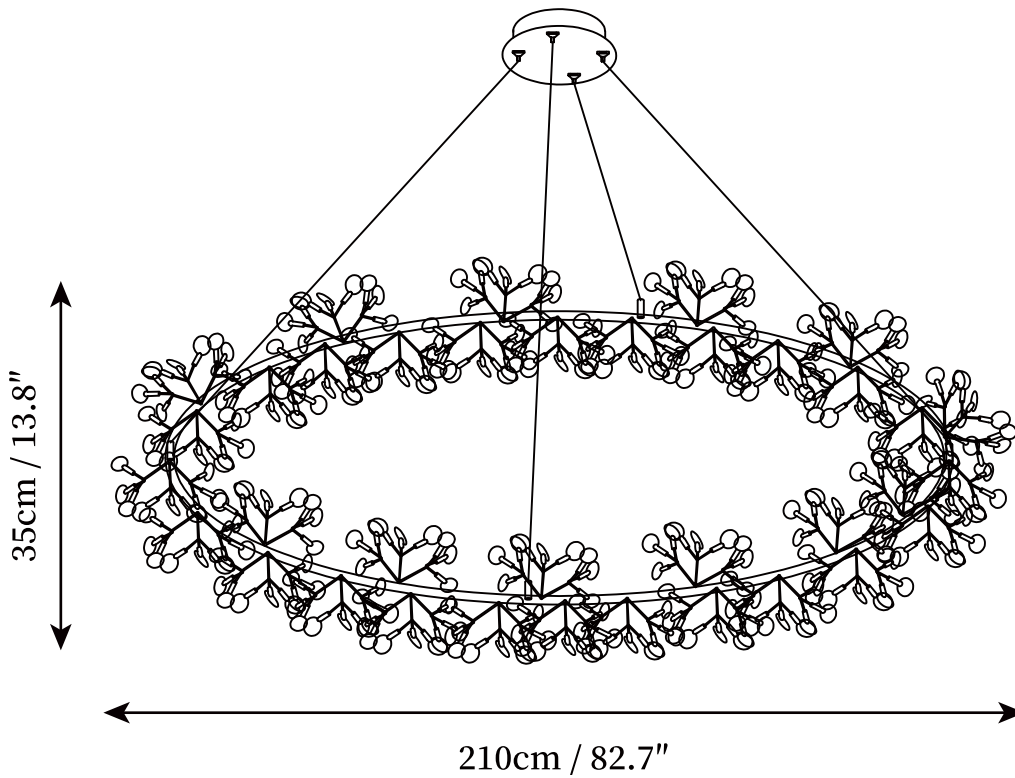

SPECIFICATION SHEET

SPECIFICATION DETAILS

*For custom options, consult factory for details

Fixture Dimensions	D 59" x H 13.8"(216heads)
Light source	Integrated LED
Wattage	~ 5W
Voltage	AC 110-240V
Dimming	Not supported
CRI(Ra)	90+ CRI
Mounting	Hardwired.
LED Rated Life	30000 hours
Color Temperature	Warm Light (3000K), Neutral Light (4000K), Cool Light (6000K)
Control method	Compatible with common wall switches(not included)
Finishes	Rose gold.
Shadow Details	White.
Material	Stainless steel, Acrylic.
Wire Length	The standard length of the cord is 59" (150 cm), the length is adjustable.

SPECIFICATION SHEET

SPECIFICATION DETAILS

*For custom options, consult factory for details

Fixture Dimensions	D 70.9" x H 13.8"(243heads)
Light source	Integrated LED
Wattage	~ 5W
Voltage	AC 110-240V
Dimming	Not supported
CRI(Ra)	90+ CRI
Mounting	Hardwired.
LED Rated Life	30000 hours
Color Temperature	Warm Light (3000K), Neutral Light (4000K), Cool Light (6000K)
Control method	Compatible with common wall switches (not included)
Finishes	Rose gold.
Shadow Details	White.
Material	Stainless steel, Acrylic.
Wire Length	The standard length of the cord is 59" (150 cm), the length is adjustable.

SPECIFICATION SHEET

SPECIFICATION DETAILS

*For custom options, consult factory for details

Fixture Dimensions	D 82.7" x H 13.8" (324heads)
Light source	Integrated LED
Wattage	~ 5W
Voltage	AC 110-240V
Dimming	Not supported
CRI(Ra)	90+ CRI
Mounting	Hardwired.
LED Rated Life	30000 hours
Color Temperature	Warm Light (3000K), Neutral Light (4000K), Cool Light (6000K)
Control method	Compatible with common wall switches (not included)
Finishes	Rose gold.
Shadow Details	White.
Material	Stainless steel, Acrylic.
Wire Length	The standard length of the cord is 59" (150 cm), the length is adjustable.