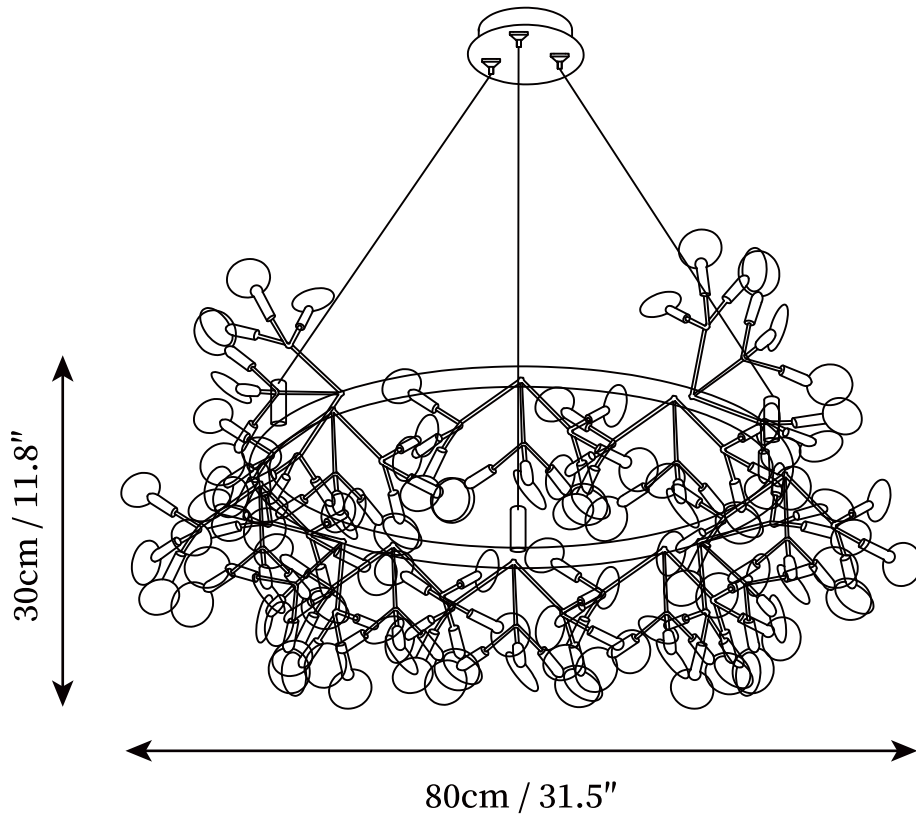

SPECIFICATION SHEET

SPECIFICATION DETAILS

*For custom options, consult factory for details

Fixture Dimensions	D 23.6" x H 11.8" (54heads)
Light source	Integrated LED
Wattage	~ 5W
Voltage	AC 110-240V
Dimming	Not supported
CRI(Ra)	90+ CRI
Mounting	Hardwired.
LED Rated Life	30000 hours
Color Temperature	Warm Light (3000K), Neutral Light (4000K), Cool Light (6000K)
Control method	Compatible with common wall switches(not included)
Finishes	Rose gold.
Shadow Details	White.
Material	Stainless steel, Acrylic.
Wire Length	The standard length of the cord is 59" (150 cm), the length is adjustable.

SPECIFICATION SHEET

SPECIFICATION DETAILS

*For custom options, consult factory for details

Fixture Dimensions	D 31.5" x H 11.8" (108heads)
Light source	Integrated LED
Wattage	~ 5W
Voltage	AC 110-240V
Dimming	Not supported
CRI(Ra)	90+ CRI
Mounting	Hardwired.
LED Rated Life	30000 hours
Color Temperature	Warm Light (3000K), Neutral Light (4000K), Cool Light (6000K)
Control method	Compatible with common wall switches(not included)
Finishes	Rose gold.
Shadow Details	White.
Material	Stainless steel, Acrylic.
Wire Length	The standard length of the cord is 59" (150 cm), the length is adjustable.

SPECIFICATION SHEET

SPECIFICATION DETAILS

*For custom options, consult factory for details

Fixture Dimensions	D 41.3" x H 13.8" (135heads)
Light source	Integrated LED
Wattage	~ 5W
Voltage	AC 110-240V
Dimming	Not supported
CRI(Ra)	90+ CRI
Mounting	Hardwired.
LED Rated Life	30000 hours
Color Temperature	Warm Light (3000K), Neutral Light (4000K), Cool Light (6000K)
Control method	Compatible with common wall switches (not included)
Finishes	Rose gold.
Shadow Details	White.
Material	Stainless steel, Acrylic.
Wire Length	The standard length of the cord is 59" (150 cm), the length is adjustable.