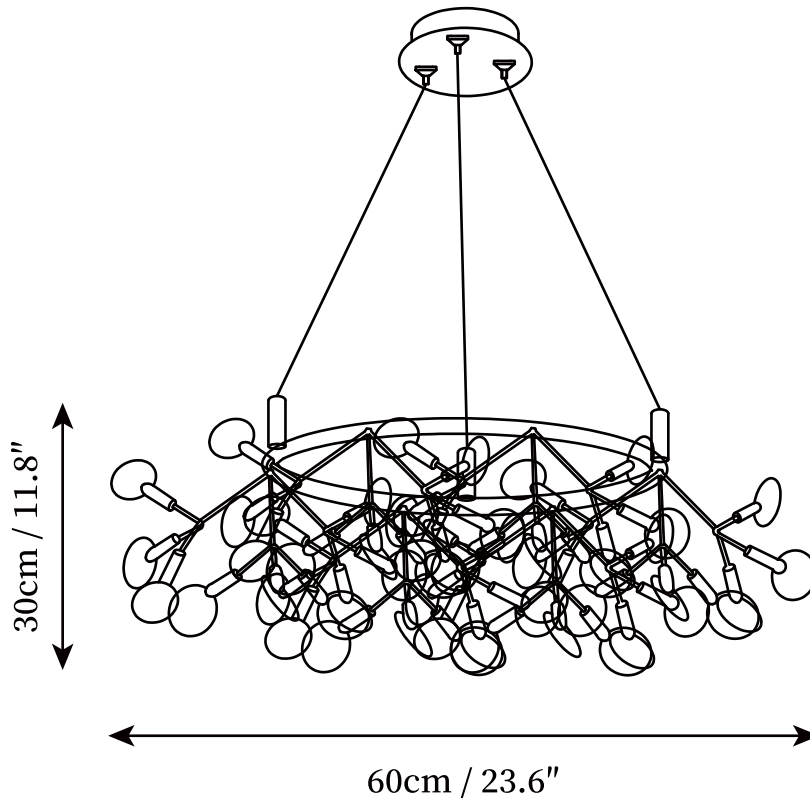

SPECIFICATION SHEET

SPECIFICATION DETAILS

*For custom options, consult factory for details

Fixture Dimensions	D 23.6" x H 11.8" (54heads)
Light source	Integrated LED
Wattage	~ 5W
Voltage	AC 110-240V
Dimming	Not supported
CRI(Ra)	90+ CRI
Mounting	Hardwired.
LED Rated Life	30000 hours
Color Temperature	Warm Light (3000K), Neutral Light (4000K), Cool Light (6000K)
Control method	Compatible with common wall switches(not included)
Finishes	Rose gold.
Shadow Details	White.
Material	Stainless steel, Acrylic.
Wire Length	The standard length of the cord is 59" (150 cm), the length is adjustable.

SPECIFICATION SHEET

SPECIFICATION DETAILS

*For custom options, consult factory for details

Fixture Dimensions	D 31.5" x H 11.8" (108heads)
Light source	Integrated LED
Wattage	~ 5W
Voltage	AC 110-240V
Dimming	Not supported
CRI(Ra)	90+ CRI
Mounting	Hardwired.
LED Rated Life	30000 hours
Color Temperature	Warm Light (3000K), Neutral Light (4000K), Cool Light (6000K)
Control method	Compatible with common wall switches(not included)
Finishes	Rose gold.
Shadow Details	White.
Material	Stainless steel, Acrylic.
Wire Length	The standard length of the cord is 59" (150 cm), the length is adjustable.

SPECIFICATION SHEET

SPECIFICATION DETAILS

*For custom options, consult factory for details

Fixture Dimensions	D 41.3" x H 13.8" (135heads)
Light source	Integrated LED
Wattage	~ 5W
Voltage	AC 110-240V
Dimming	Not supported
CRI(Ra)	90+ CRI
Mounting	Hardwired.
LED Rated Life	30000 hours
Color Temperature	Warm Light (3000K), Neutral Light (4000K), Cool Light (6000K)
Control method	Compatible with common wall switches (not included)
Finishes	Rose gold.
Shadow Details	White.
Material	Stainless steel, Acrylic.
Wire Length	The standard length of the cord is 59" (150 cm), the length is adjustable.