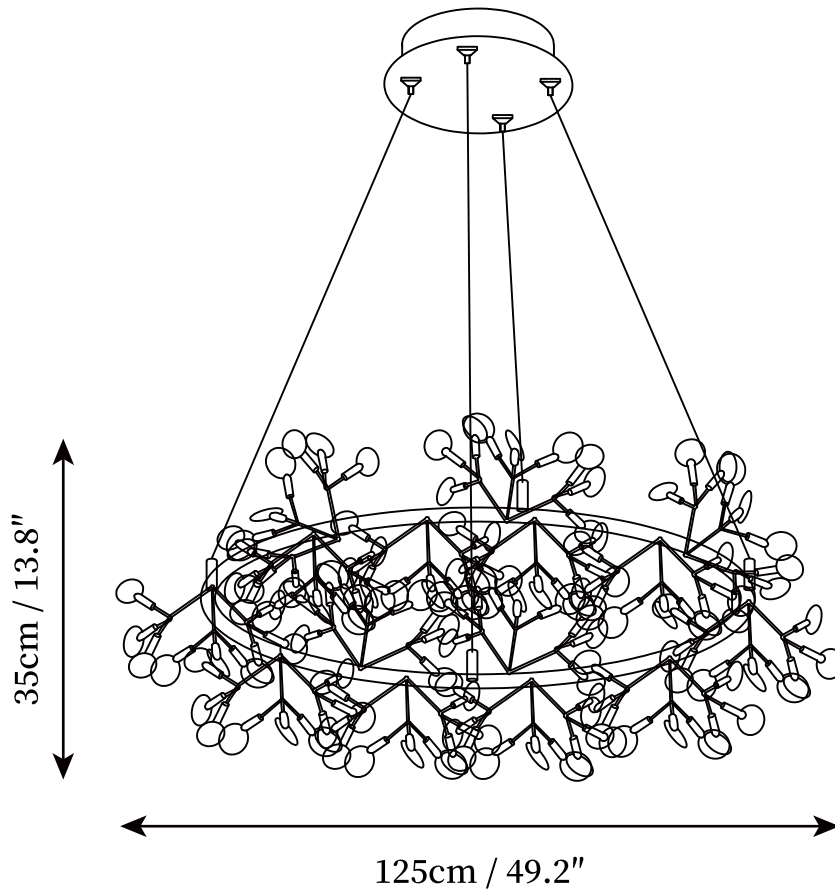

SPECIFICATION SHEET

SPECIFICATION DETAILS

*For custom options, consult factory for details

Fixture Dimensions	D 31.5" x H 11.8" (108heads)
Light source	Integrated LED
Wattage	~ 5W
Voltage	AC 110-240V
Dimming	Not supported
CRI(Ra)	90+ CRI
Mounting	Hardwired.
LED Rated Life	30000 hours
Color Temperature	Warm Light (3000K), Neutral Light (4000K), Cool Light (6000K)
Control method	Compatible with common wall switches(not included)
Finishes	Rose gold.
Shadow Details	White.
Material	Stainless steel, Acrylic.
Wire Length	The standard length of the cord is 59" (150 cm), the length is adjustable.

SPECIFICATION SHEET

SPECIFICATION DETAILS

*For custom options, consult factory for details

Fixture Dimensions	D 41.3" x H 13.8" (135heads)
Light source	Integrated LED
Wattage	~ 5W
Voltage	AC 110-240V
Dimming	Not supported
CRI(Ra)	90+ CRI
Mounting	Hardwired.
LED Rated Life	30000 hours
Color Temperature	Warm Light (3000K), Neutral Light (4000K), Cool Light (6000K)
Control method	Compatible with common wall switches (not included)
Finishes	Rose gold.
Shadow Details	White.
Material	Stainless steel, Acrylic.
Wire Length	The standard length of the cord is 59" (150 cm), the length is adjustable.

SPECIFICATION SHEET

SPECIFICATION DETAILS

*For custom options, consult factory for details

Fixture Dimmensions	D 49.2" x H 13.8" (162heads)
Light source	Integrated LED
Wattage	~ 5W
Voltage	AC 110-240V
Dimming	Not supported
CRI(Ra)	90+ CRI
Mounting	Hardwired.
LED Rated Life	30000 hours
Color Temperature	Warm Light (3000K), Neutral Light (4000K), Cool Light (6000K)
Control method	Compatible with common wall switches(not included)
Finishes	Rose gold.
Shadow Details	White.
Material	Stainless steel, Acrylic.
Wire Length	The standard length of the cord is 59" (150 cm), the length is adjustable.