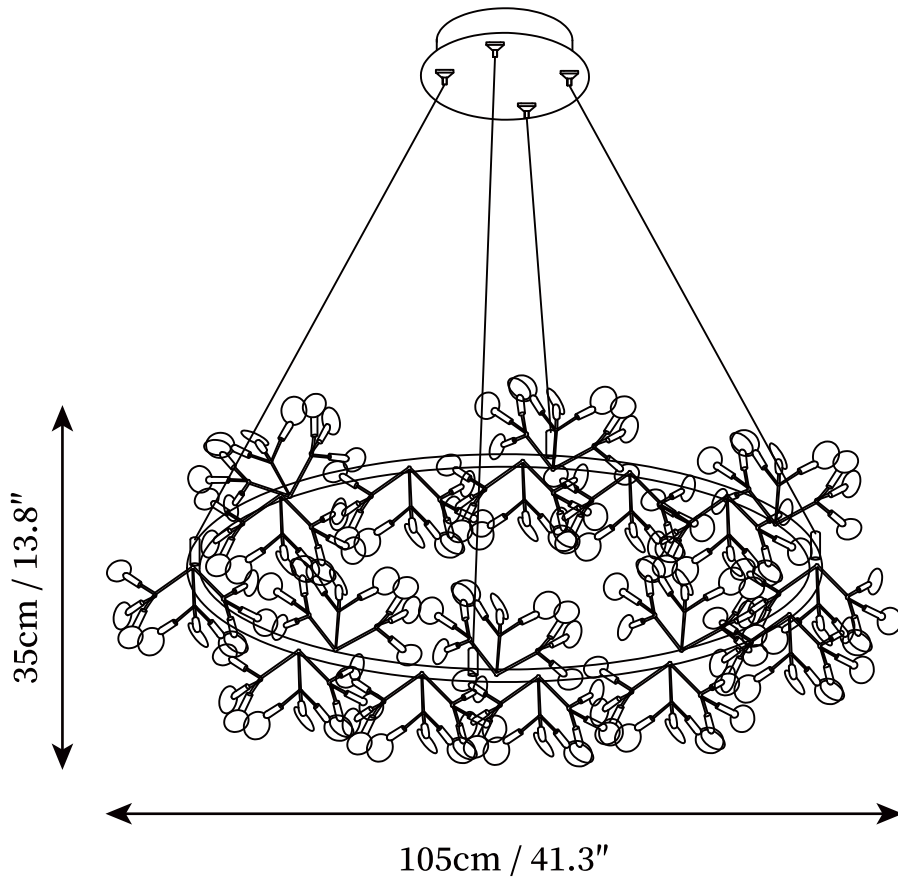

SPECIFICATION SHEET

SPECIFICATION DETAILS

*For custom options, consult factory for details

Fixture Dimensions	D 23.6" x H 11.8" (54heads)
Light source	Integrated LED
Wattage	~ 5W
Voltage	AC 110-240V
Dimming	Not supported
CRI(Ra)	90+ CRI
Mounting	Hardwired.
LED Rated Life	30000 hours
Color Temperature	Warm Light (3000K), Neutral Light (4000K), Cool Light (6000K)
Control method	Compatible with common wall switches(not included)
Finishes	Rose gold.
Shadow Details	White.
Material	Stainless steel, Acrylic.
Wire Length	The standard length of the cord is 59" (150 cm), the length is adjustable.

SPECIFICATION SHEET

SPECIFICATION DETAILS

*For custom options, consult factory for details

Fixture Dimensions	D 31.5" x H 11.8" (108heads)
Light source	Integrated LED
Wattage	~ 5W
Voltage	AC 110-240V
Dimming	Not supported
CRI(Ra)	90+ CRI
Mounting	Hardwired.
LED Rated Life	30000 hours
Color Temperature	Warm Light (3000K), Neutral Light (4000K), Cool Light (6000K)
Control method	Compatible with common wall switches(not included)
Finishes	Rose gold.
Shadow Details	White.
Material	Stainless steel, Acrylic.
Wire Length	The standard length of the cord is 59" (150 cm), the length is adjustable.

SPECIFICATION SHEET

SPECIFICATION DETAILS

*For custom options, consult factory for details

Fixture Dimensions	D 41.3" x H 13.8" (135heads)
Light source	Integrated LED
Wattage	~ 5W
Voltage	AC 110-240V
Dimming	Not supported
CRI(Ra)	90+ CRI
Mounting	Hardwired.
LED Rated Life	30000 hours
Color Temperature	Warm Light (3000K), Neutral Light (4000K), Cool Light (6000K)
Control method	Compatible with common wall switches (not included)
Finishes	Rose gold.
Shadow Details	White.
Material	Stainless steel, Acrylic.
Wire Length	The standard length of the cord is 59" (150 cm), the length is adjustable.