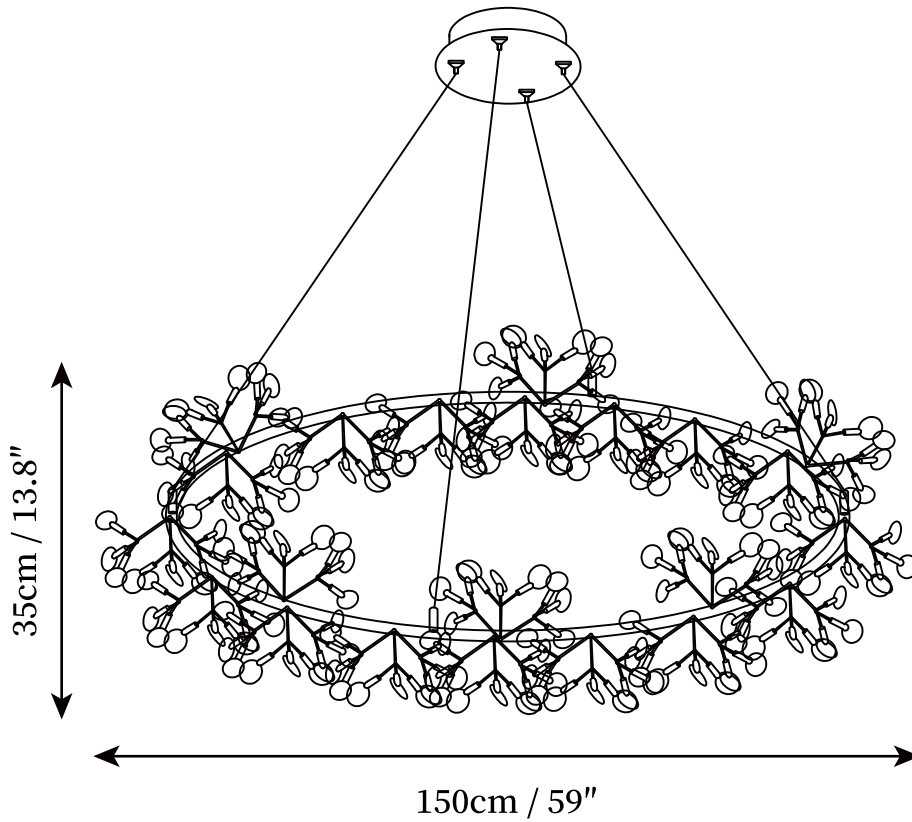

SPECIFICATION SHEET

SPECIFICATION DETAILS

*For custom options, consult factory for details

Fixture Dimensions	D 41.3" x H 13.8" (135heads)
Light source	Integrated LED
Wattage	~ 5W
Voltage	AC 110-240V
Dimming	Not supported
CRI(Ra)	90+ CRI
Mounting	Hardwired.
LED Rated Life	30000 hours
Color Temperature	Warm Light (3000K), Neutral Light (4000K), Cool Light (6000K)
Control method	Compatible with common wall switches (not included)
Finishes	Rose gold.
Shadow Details	White.
Material	Stainless steel, Acrylic.
Wire Length	The standard length of the cord is 59" (150 cm), the length is adjustable.

SPECIFICATION SHEET

SPECIFICATION DETAILS

*For custom options, consult factory for details

Fixture Dimmensions	D 49.2" x H 13.8" (162heads)
Light source	Integrated LED
Wattage	~ 5W
Voltage	AC 110-240V
Dimming	Not supported
CRI(Ra)	90+ CRI
Mounting	Hardwired.
LED Rated Life	30000 hours
Color Temperature	Warm Light (3000K), Neutral Light (4000K), Cool Light (6000K)
Control method	Compatible with common wall switches(not included)
Finishes	Rose gold.
Shadow Details	White.
Material	Stainless steel, Acrylic.
Wire Length	The standard length of the cord is 59" (150 cm), the length is adjustable.

SPECIFICATION SHEET

SPECIFICATION DETAILS

*For custom options, consult factory for details

Fixture Dimensions	D 59" x H 13.8"(216heads)
Light source	Integrated LED
Wattage	~ 5W
Voltage	AC 110-240V
Dimming	Not supported
CRI(Ra)	90+ CRI
Mounting	Hardwired.
LED Rated Life	30000 hours
Color Temperature	Warm Light (3000K), Neutral Light (4000K), Cool Light (6000K)
Control method	Compatible with common wall switches(not included)
Finishes	Rose gold.
Shadow Details	White.
Material	Stainless steel, Acrylic.
Wire Length	The standard length of the cord is 59" (150 cm), the length is adjustable.