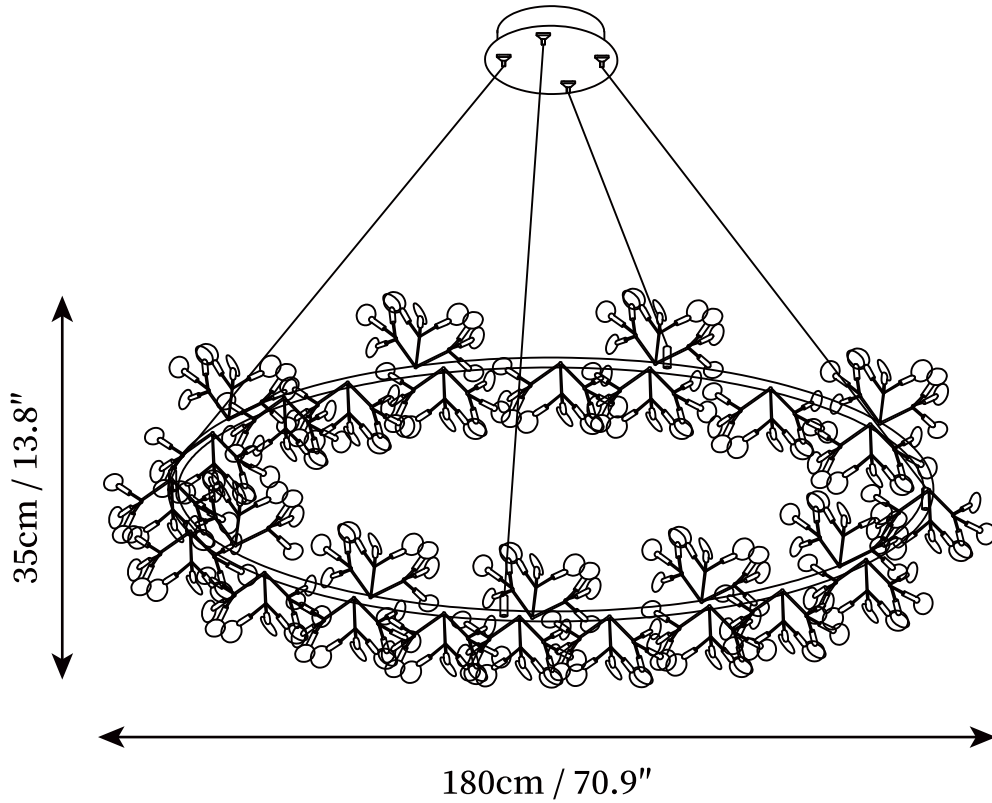

SPECIFICATION SHEET

SPECIFICATION DETAILS

*For custom options, consult factory for details

Fixture Dimmensions	D 49.2" x H 13.8" (162heads)
Light source	Integrated LED
Wattage	~ 5W
Voltage	AC 110-240V
Dimming	Not supported
CRI(Ra)	90+ CRI
Mounting	Hardwired.
LED Rated Life	30000 hours
Color Temperature	Warm Light (3000K), Neutral Light (4000K), Cool Light (6000K)
Control method	Compatible with common wall switches(not included)
Finishes	Rose gold.
Shadow Details	White.
Material	Stainless steel, Acrylic.
Wire Length	The standard length of the cord is 59" (150 cm), the length is adjustable.

SPECIFICATION SHEET

SPECIFICATION DETAILS

*For custom options, consult factory for details

Fixture Dimensions	D 59" x H 13.8"(216heads)
Light source	Integrated LED
Wattage	~ 5W
Voltage	AC 110-240V
Dimming	Not supported
CRI(Ra)	90+ CRI
Mounting	Hardwired.
LED Rated Life	30000 hours
Color Temperature	Warm Light (3000K), Neutral Light (4000K), Cool Light (6000K)
Control method	Compatible with common wall switches(not included)
Finishes	Rose gold.
Shadow Details	White.
Material	Stainless steel, Acrylic.
Wire Length	The standard length of the cord is 59" (150 cm), the length is adjustable.

SPECIFICATION SHEET

SPECIFICATION DETAILS

*For custom options, consult factory for details

Fixture Dimensions	D 70.9" x H 13.8"(243heads)
Light source	Integrated LED
Wattage	~ 5W
Voltage	AC 110-240V
Dimming	Not supported
CRI(Ra)	90+ CRI
Mounting	Hardwired.
LED Rated Life	30000 hours
Color Temperature	Warm Light (3000K), Neutral Light (4000K), Cool Light (6000K)
Control method	Compatible with common wall switches (not included)
Finishes	Rose gold.
Shadow Details	White.
Material	Stainless steel, Acrylic.
Wire Length	The standard length of the cord is 59" (150 cm), the length is adjustable.