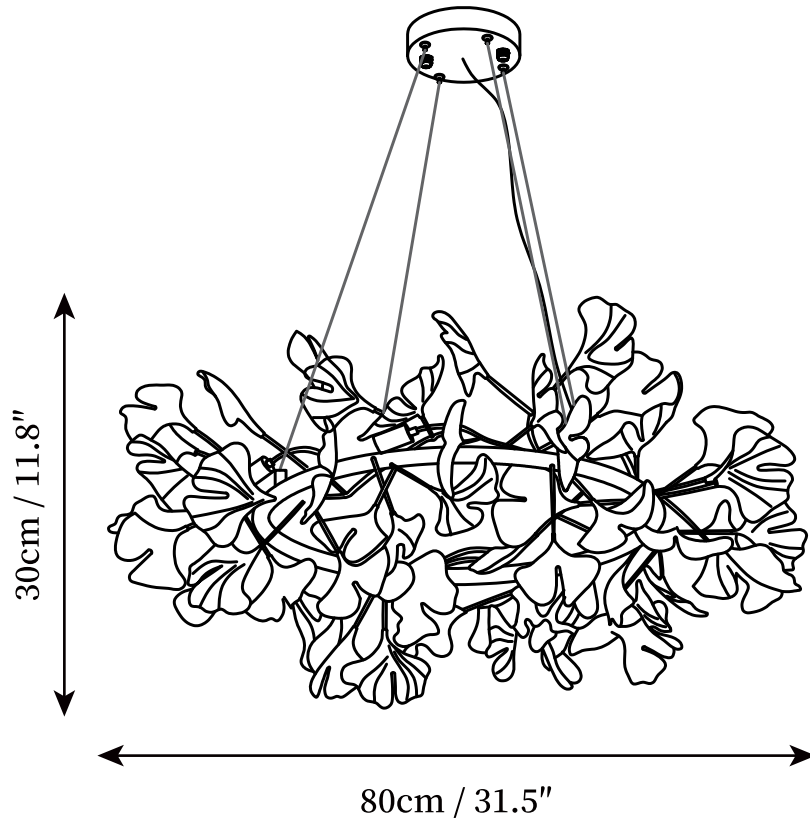

SPECIFICATION DETAILS

*For custom options, consult factory for details

Fixture Dimensions	D 23.6" x H 11.8"
Light source	G9. (bulb not included)
Wattage	~ 5W incandescent bulb or LED equivalent.
Voltage	AC 110-240V
Mounting	Hardwired.
Dimming	Compatible with dimmable bulbs (bulb not included)
Control method	Compatible with common wall switches (not included)
Finishes	Gold.
Shade Details	White.
Material	Metal, Iron, Ceramic.
Wire Length	The standard length of the cord is 59" (150 cm), the length is adjustable.

SPECIFICATION DETAILS

*For custom options, consult factory for details

Fixture Dimensions	D 31.5" x H 11.8"
Light source	G9. (bulb not included)
Wattage	~ 5W incandescent bulb or LED equivalent.
Voltage	AC 110-240V
Mounting	Hardwired.
Dimming	Compatible with dimmable bulbs (bulb not included)
Control method	Compatible with common wall switches (not included)
Finishes	Gold.
Shade Details	White.
Material	Metal, Iron, Ceramic.
Wire Length	The standard length of the cord is 59" (150 cm), the length is adjustable.

SPECIFICATION DETAILS

*For custom options, consult factory for details

Fixture Dimensions	D 39.4" x H 11.8"
Light source	G9. (bulb not included)
Wattage	~ 5W incandescent bulb or LED equivalent.
Voltage	AC 110-240V
Mounting	Hardwired.
Dimming	Compatible with dimmable bulbs (bulb not included)
Control method	Compatible with common wall switches (not included)
Finishes	Gold.
Shade Details	White.
Material	Metal, Iron, Ceramic.
Wire Length	The standard length of the cord is 59" (150 cm), the length is adjustable.