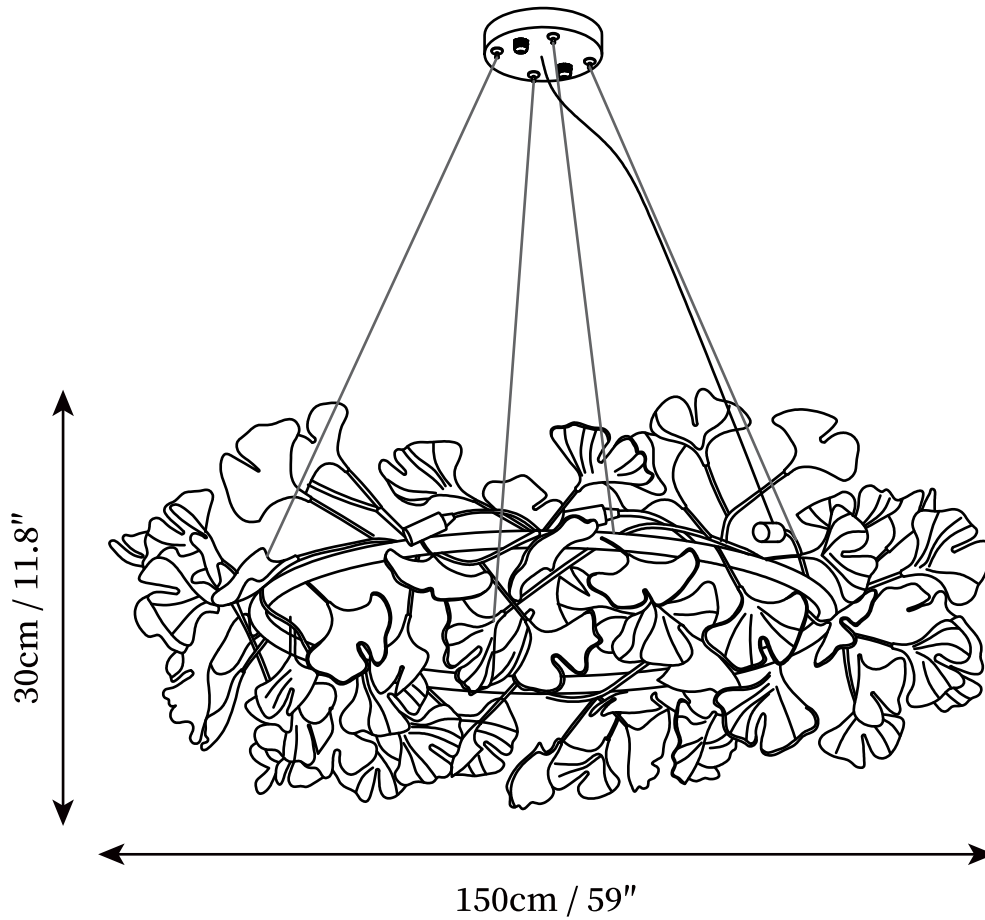

SPECIFICATION DETAILS

*For custom options, consult factory for details

Fixture Dimensions	D 59" x H 11.8"
Light source	G9. (bulb not included)
Wattage	~ 5W incandescent bulb or LED equivalent.
Voltage	AC 110-240V
Mounting	Hardwired.
Dimming	Compatible with dimmable bulbs (bulb not included)
Control method	Compatible with common wall switches(not included)
Finishes	Gold.
Shade Details	White.
Material	Metal, Iron, Ceramic.
Wire Length	The standard length of the cord is 59" (150 cm), the length is adjustable.

_____

_____