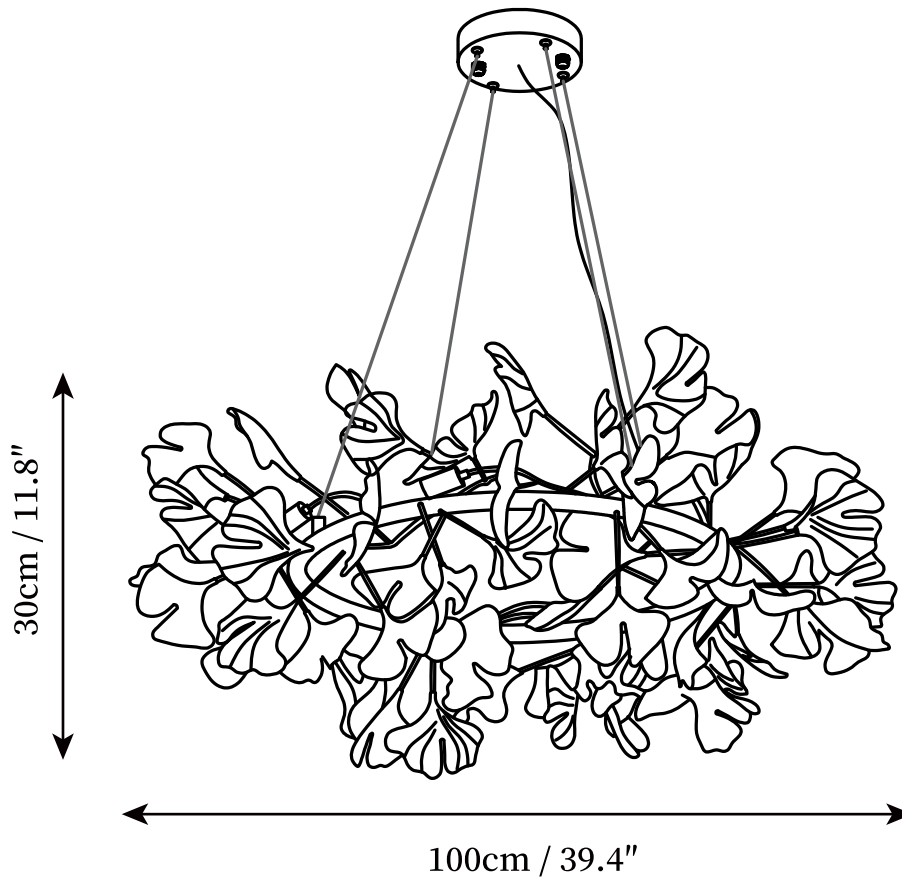

SPECIFICATION DETAILS

*For custom options, consult factory for details

Fixture Dimensions	D 23.6" x H 11.8"
Light source	G9. (bulb not included)
Wattage	~ 5W incandescent bulb or LED equivalent.
Voltage	AC 110-240V
Mounting	Hardwired.
Dimming	Compatible with dimmable bulbs (bulb not included)
Control method	Compatible with common wall switches (not included)
Finishes	Gold.
Shade Details	White.
Material	Metal, Iron, Ceramic.
Wire Length	The standard length of the cord is 59" (150 cm), the length is adjustable.

SPECIFICATION DETAILS

*For custom options, consult factory for details

Fixture Dimensions	D 31.5" x H 11.8"
Light source	G9. (bulb not included)
Wattage	~ 5W incandescent bulb or LED equivalent.
Voltage	AC 110-240V
Mounting	Hardwired.
Dimming	Compatible with dimmable bulbs (bulb not included)
Control method	Compatible with common wall switches (not included)
Finishes	Gold.
Shade Details	White.
Material	Metal, Iron, Ceramic.
Wire Length	The standard length of the cord is 59" (150 cm), the length is adjustable.

SPECIFICATION DETAILS

*For custom options, consult factory for details

Fixture Dimensions	D 39.4" x H 11.8"
Light source	G9. (bulb not included)
Wattage	~ 5W incandescent bulb or LED equivalent.
Voltage	AC 110-240V
Mounting	Hardwired.
Dimming	Compatible with dimmable bulbs (bulb not included)
Control method	Compatible with common wall switches (not included)
Finishes	Gold.
Shade Details	White.
Material	Metal, Iron, Ceramic.
Wire Length	The standard length of the cord is 59" (150 cm), the length is adjustable.