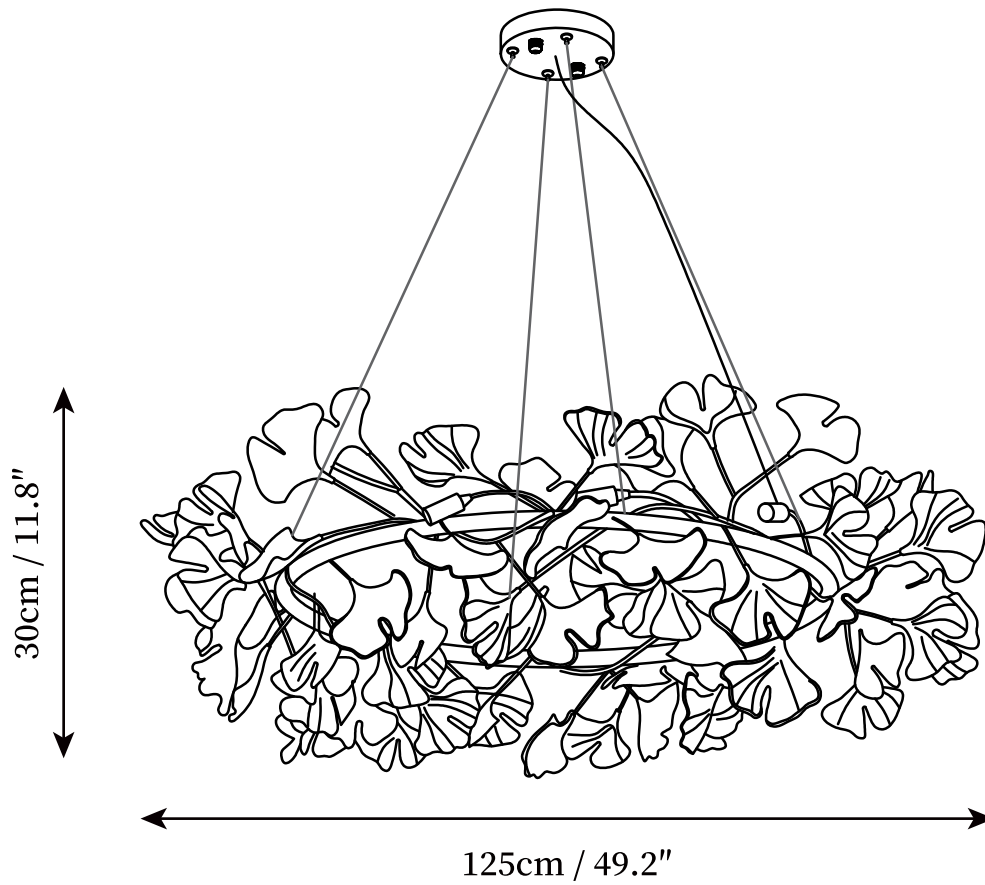

SPECIFICATION DETAILS

*For custom options, consult factory for details

Fixture Dimensions	D 23.6" x H 11.8"
Light source	G9. (bulb not included)
Wattage	~ 5W incandescent bulb or LED equivalent.
Voltage	AC 110-240V
Mounting	Hardwired.
Dimming	Compatible with dimmable bulbs (bulb not included)
Control method	Compatible with common wall switches (not included)
Finishes	Gold.
Shade Details	White.
Material	Metal, Iron, Ceramic.
Wire Length	The standard length of the cord is 59" (150 cm), the length is adjustable.

SPECIFICATION DETAILS

*For custom options, consult factory for details

Fixture Dimensions	D 31.5" x H 11.8"
Light source	G9. (bulb not included)
Wattage	~ 5W incandescent bulb or LED equivalent.
Voltage	AC 110-240V
Mounting	Hardwired.
Dimming	Compatible with dimmable bulbs (bulb not included)
Control method	Compatible with common wall switches (not included)
Finishes	Gold.
Shade Details	White.
Material	Metal, Iron, Ceramic.
Wire Length	The standard length of the cord is 59" (150 cm), the length is adjustable.

SPECIFICATION DETAILS

*For custom options, consult factory for details

Fixture Dimensions	D 39.4" x H 11.8"
Light source	G9. (bulb not included)
Wattage	~ 5W incandescent bulb or LED equivalent.
Voltage	AC 110-240V
Mounting	Hardwired.
Dimming	Compatible with dimmable bulbs (bulb not included)
Control method	Compatible with common wall switches (not included)
Finishes	Gold.
Shade Details	White.
Material	Metal, Iron, Ceramic.
Wire Length	The standard length of the cord is 59" (150 cm), the length is adjustable.