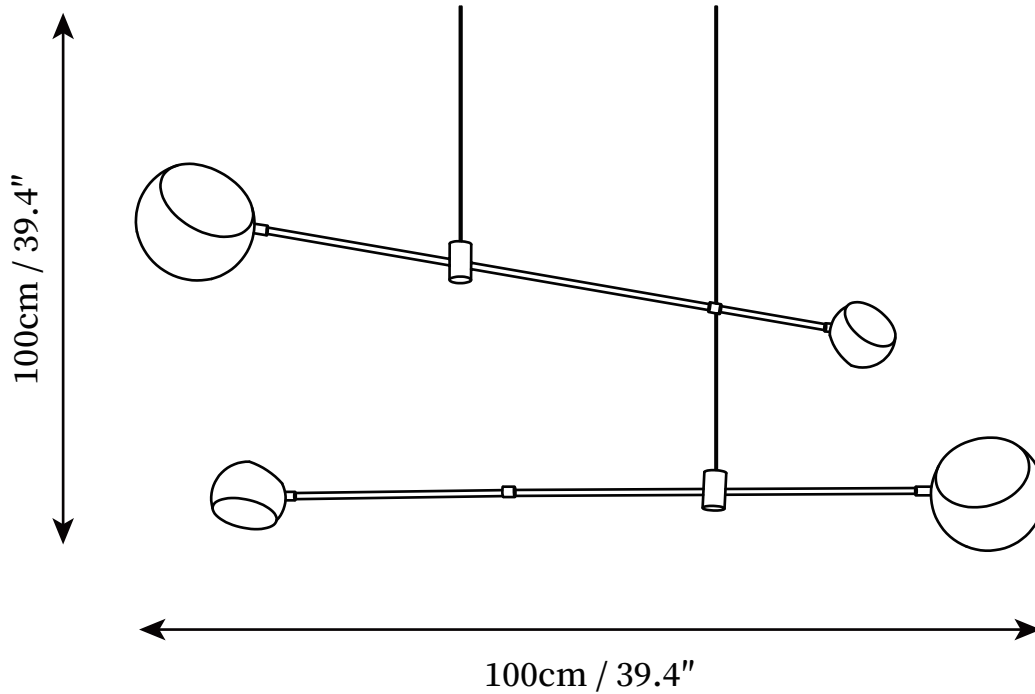

SPECIFICATION SHEET

SPECIFICATION DETAILS

*For custom options, consult factory for details

Fixture Dimensions	L 39.4" x H 39.4"
Light source	E14
Wattage	15W (single light)
Voltage	AC 110-240V
Color Temperature	Based on the purchase of light bulbs
CRI(Ra)	80CRI
Mounting	Ceiling
Driver Required	NO
Optional Color Temps	Buy bulbs as needed
LED Rated Life	Based on bulb life (we do not supply bulbs)
Dimming	Dimming is not supported
Finishes	Black
Shade Details	Black
Material	Metal, Steel
Rod Length	Suspension rod length 50cm/19.7"
Rod Type	Black / Rod