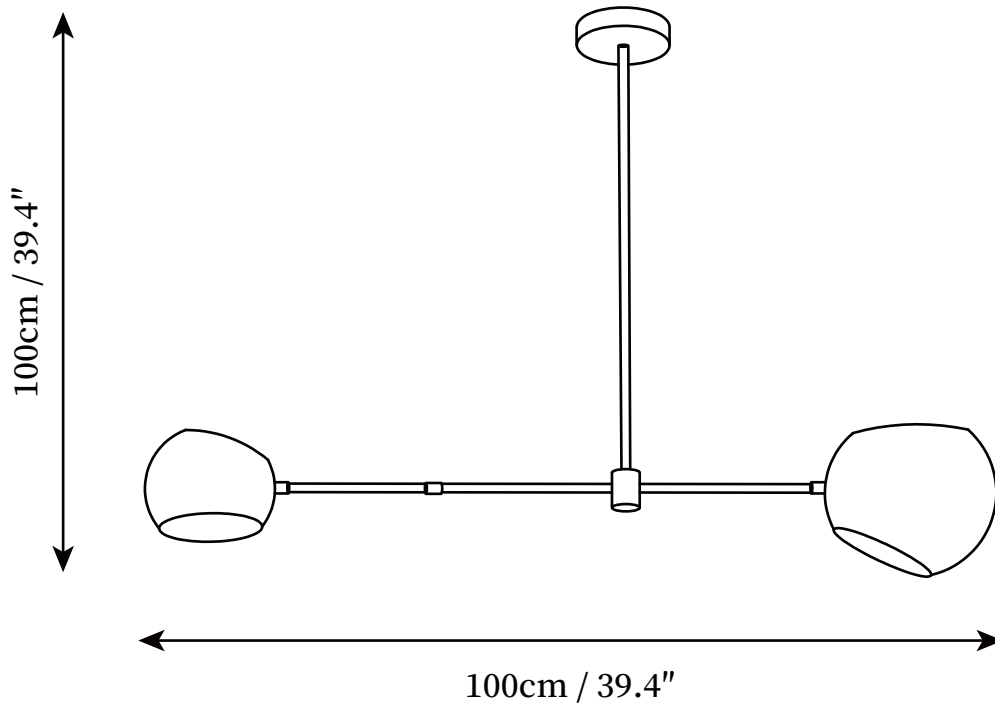

SPECIFICATION SHEET

SPECIFICATION DETAILS

*For custom options, consult factory for details

Fixture Dimensions	L 39.4" x H 39.4"
Light source	E14
Wattage	15W (single light)
Voltage	AC 110-240V
Color Temperature	Based on the purchase of light bulbs
CRI(Ra)	80CRI
Mounting	Ceiling
Driver Required	NO
Optional Color Temps	Buy bulbs as needed
LED Rated Life	Based on bulb life (we do not supply bulbs)
Dimming	Dimming is not supported
Finishes	Black
Shade Details	Black
Material	Metal, Steel
Rod Length	Suspension rod length 50cm/19.7"
Rod Type	Black / Rod