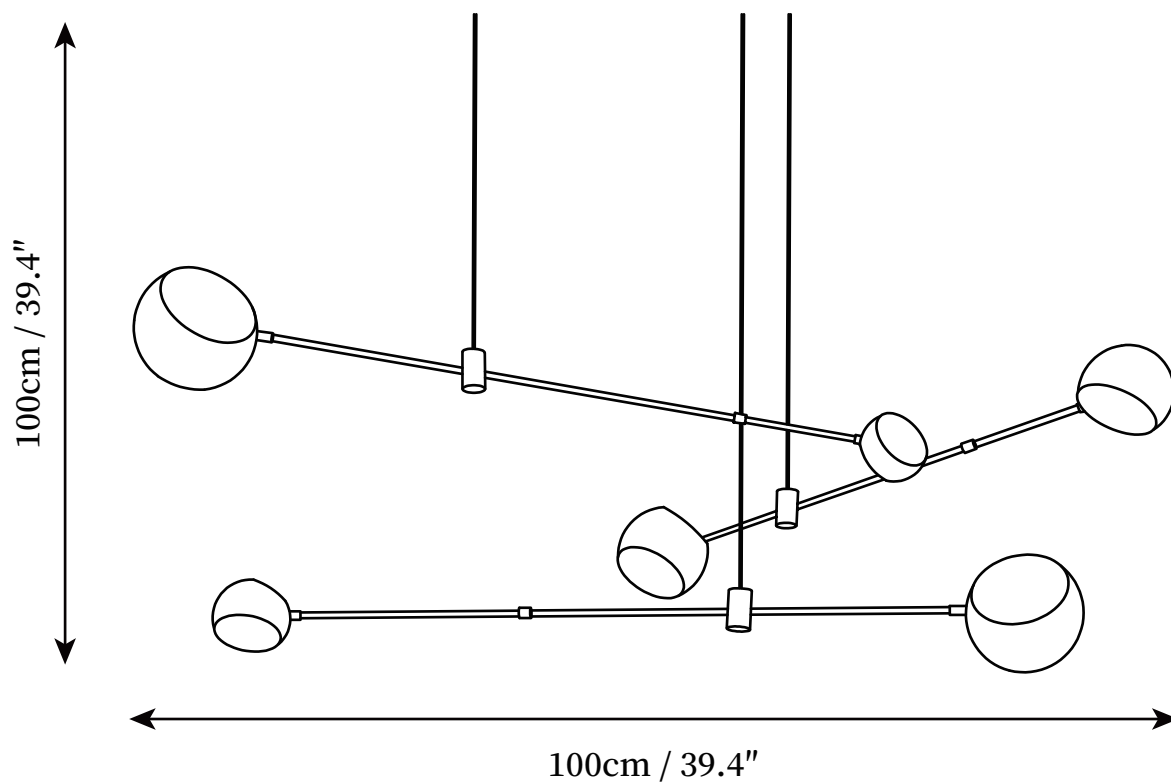

SPECIFICATION SHEET

SPECIFICATION DETAILS

*For custom options, consult factory for details

Fixture Dimensions	L 39.4" x H 39.4"
Light source	E14
Wattage	15W (single light)
Voltage	AC 110-240V
Color Temperature	Based on the purchase of light bulbs
CRI(Ra)	80CRI
Mounting	Ceiling
Driver Required	NO
Optional Color Temps	Buy bulbs as needed
LED Rated Life	Based on bulb life (we do not supply bulbs)
Dimming	Dimming is not supported
Finishes	Black
Shade Details	Black
Material	Metal, Steel
Rod Length	Suspension rod length 50cm/19.7"
Rod Type	Black / Rod