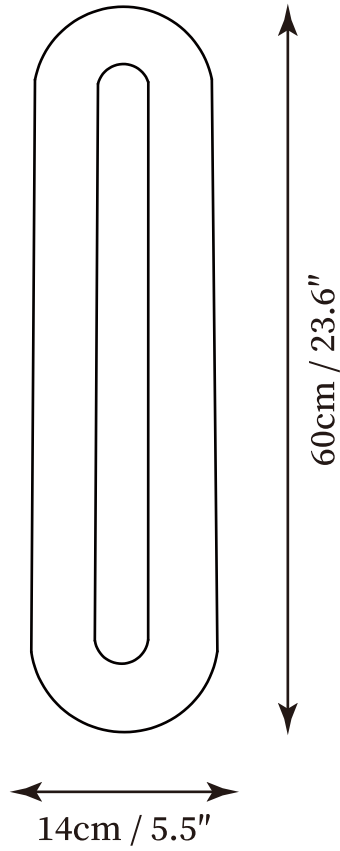

SPECIFICATION SHEET

SPECIFICATION DETAILS

*For custom options, consult factory for details

Fixture Dimensions	D 4.3" x H 13.8", D 5.5" x H 19.7", D 5.5" x H 23.6"
Light source	Integrated LED
Wattage	~5W
Voltage	AC 110-240V
Dimming	Not supported
CRI(Ra)	90+CRI
Mounting	Hardwired.
LED Rated Life	30000 hours
Color Temperature	Warm Light (3000K), Neutral Light (4000K), Cool Light (6000K)
Control method	Compatible with common wall switches (not included)
Finishes	Brass.
Shade Details	White.
Material	Brass, Alabaster