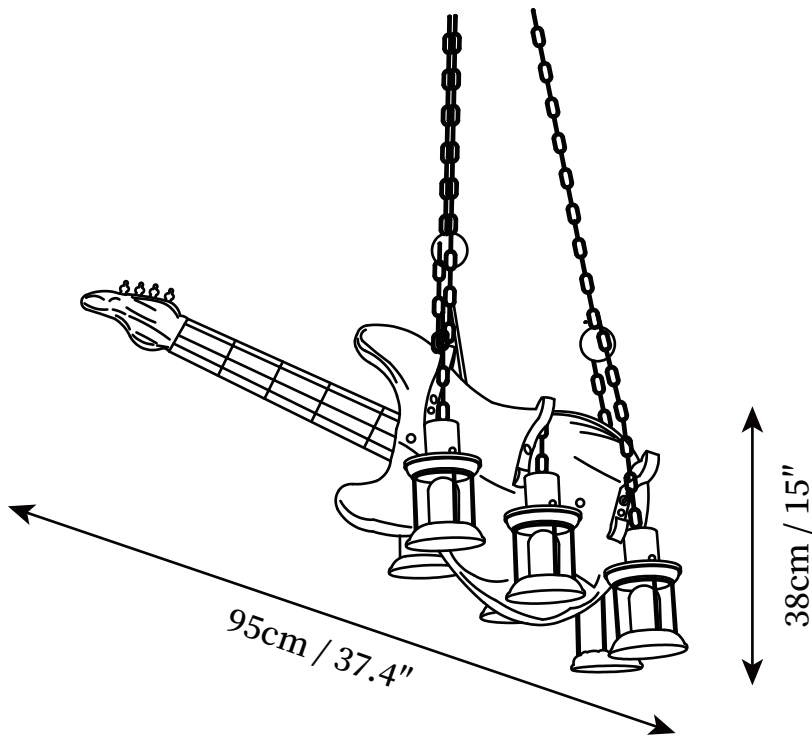

SPECIFICATION SHEET

SPECIFICATION DETAILS

*For custom options, consult factory for details

Fixture Dimensions	D 37.4" x H 15"
Light source	E26 or E27
Wattage	Max 40W
Voltage	AC 110-240V
Color Temperature	Based on the purchase of light bulbs
CRI(Ra)	80CRI
Mounting	Ceiling
Driver Required	NO
Optional Color Temps	Buy bulbs as needed
LED Rated Life	Based on bulb life (we do not supply bulbs)
Dimming	Dimming is not supported
Finishes	Wood&Black
Shade Details	Clear
Material	Metal, Wooden, Glass
Hanging chain Length	Hanging chain 50cm / 19.7"
Hanging chain Type	Black / Hanging chain

SPECIFICATION SHEET

SPECIFICATION DETAILS

*For custom options, consult factory for details

Fixture Dimensions	D 41.7" x H 14.2"
Light source	E26 or E27
Wattage	Max 40W
Voltage	AC 110-240V
Color Temperature	Based on the purchase of light bulbs
CRI(Ra)	80CRI
Mounting	Ceiling
Driver Required	NO
Optional Color Temps	Buy bulbs as needed
LED Rated Life	Based on bulb life (we do not supply bulbs)
Dimming	Dimming is not supported
Finishes	Wood&Black
Shade Details	Clear
Material	Metal, Wooden, Glass
Hanging chain Length	Hanging chain 50cm / 19.7"
Hanging chain Type	Black / Hanging chain