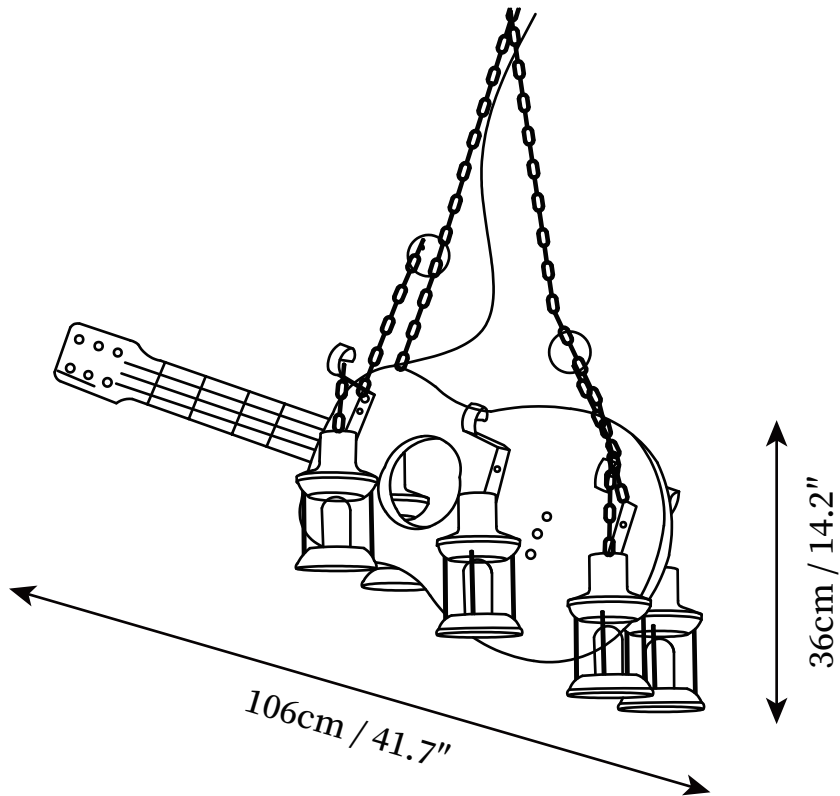

SPECIFICATION SHEET

SPECIFICATION DETAILS

*For custom options, consult factory for details

Fixture Dimensions	D 37.4" x H 15"
Light source	E26 or E27
Wattage	Max 40W
Voltage	AC 110-240V
Color Temperature	Based on the purchase of light bulbs
CRI(Ra)	80CRI
Mounting	Ceiling
Driver Required	NO
Optional Color Temps	Buy bulbs as needed
LED Rated Life	Based on bulb life (we do not supply bulbs)
Dimming	Dimming is not supported
Finishes	Wood&Black
Shade Details	Clear
Material	Metal, Wooden, Glass
Hanging chain Length	Hanging chain 50cm / 19.7"
Hanging chain Type	Black / Hanging chain

SPECIFICATION SHEET

SPECIFICATION DETAILS

*For custom options, consult factory for details

Fixture Dimensions	D 41.7" x H 14.2"
Light source	E26 or E27
Wattage	Max 40W
Voltage	AC 110-240V
Color Temperature	Based on the purchase of light bulbs
CRI(Ra)	80CRI
Mounting	Ceiling
Driver Required	NO
Optional Color Temps	Buy bulbs as needed
LED Rated Life	Based on bulb life (we do not supply bulbs)
Dimming	Dimming is not supported
Finishes	Wood&Black
Shade Details	Clear
Material	Metal, Wooden, Glass
Hanging chain Length	Hanging chain 50cm / 19.7"
Hanging chain Type	Black / Hanging chain