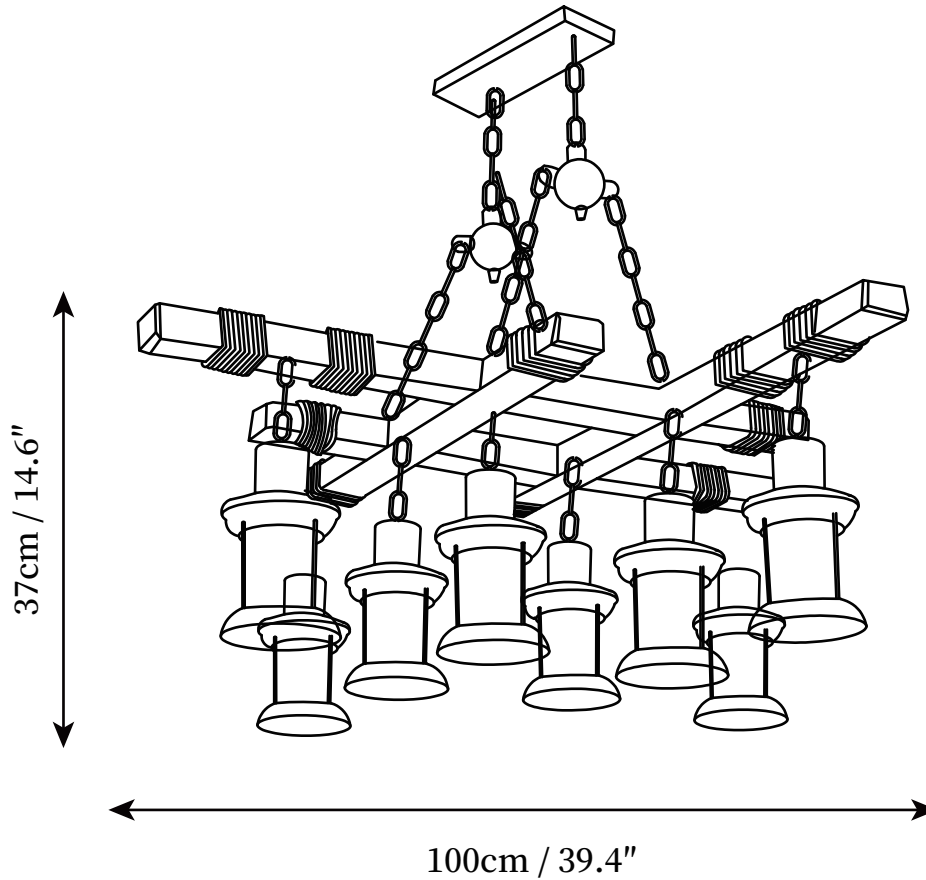

SPECIFICATION SHEET

SPECIFICATION DETAILS

*For custom options, consult factory for details

Fixture Dimensions	D 39.4" x H 14.6"
Light source	E26 or E27
Wattage	Max 40W
Voltage	AC 110-240V
Color Temperature	Based on the purchase of light bulbs
CRI(Ra)	80CRI
Mounting	Ceiling
Driver Required	NO
Optional Color Temps	Buy bulbs as needed
LED Rated Life	Based on bulb life (we do not supply bulbs)
Dimming	Dimming is not supported
Finishes	Wood&Black
Glass Details	Clear
Material	Metal, Wooden, Hemp Rope, Glass
Hanging chain Length	Hanging chain 50cm / 19.7"
Hanging chain Type	Black / Hanging chain