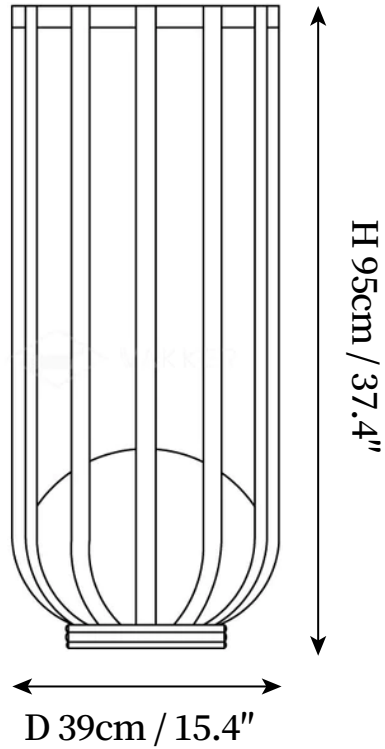

SPECIFICATION SHEET

SPECIFICATION DETAILS

*For custom options, consult factory for details

Fixture Dimensions	D 21.7" x H 21.3"
Light source	Integrated LED
Wattage	~ 20W
Voltage	AC 110-240V.
Dimming	Not supported
Control method	In line ON / OFF switch.
CRI(Ra)	90+CRI
LED Rated Life	30000 hours
Color Temperature	Warm Light (3000K), Neutral Light (4000K), Cool Light (6000K)
Finishes	Black.
Shade Details	White.
Material	Stainless Steel, Acrylic.
Cord Length	Supplied with switched plug cord, length ~59" (150cm).

SPECIFICATION SHEET

SPECIFICATION DETAILS

*For custom options, consult factory for details

Fixture Dimensions	D 215.4" x H 37.4"
Light source	Integrated LED
Wattage	~ 20W
Voltage	AC 110-240V.
Dimming	Not supported
Control method	In line ON / OFF switch.
CRI(Ra)	90+CRI
LED Rated Life	30000 hours
Color Temperature	Warm Light (3000K), Neutral Light (4000K), Cool Light (6000K)
Finishes	Black.
Shade Details	White.
Material	Stainless Steel, Acrylic.
Cord Length	Supplied with switched plug cord, length ~59" (150cm).