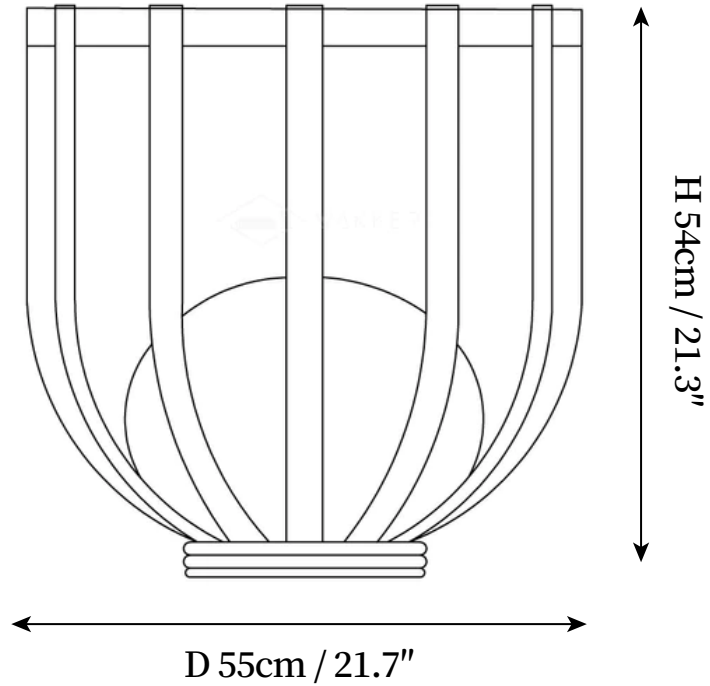

SPECIFICATION SHEET

SPECIFICATION DETAILS

*For custom options, consult factory for details

Fixture Dimensions	D 21.7" x H 21.3"
Light source	Integrated LED
Wattage	~ 20W
Voltage	AC 110-240V.
Dimming	Not supported
Control method	In line ON / OFF switch.
CRI(Ra)	90+CRI
LED Rated Life	30000 hours
Color Temperature	Warm Light (3000K), Neutral Light (4000K), Cool Light (6000K)
Finishes	Black.
Shade Details	White.
Material	Stainless Steel, Acrylic.
Cord Length	Supplied with switched plug cord, length ~59" (150cm).

SPECIFICATION SHEET

SPECIFICATION DETAILS

*For custom options, consult factory for details

Fixture Dimensions	D 215.4" x H 37.4"
Light source	Integrated LED
Wattage	~ 20W
Voltage	AC 110-240V.
Dimming	Not supported
Control method	In line ON / OFF switch.
CRI(Ra)	90+CRI
LED Rated Life	30000 hours
Color Temperature	Warm Light (3000K), Neutral Light (4000K), Cool Light (6000K)
Finishes	Black.
Shade Details	White.
Material	Stainless Steel, Acrylic.
Cord Length	Supplied with switched plug cord, length ~59" (150cm).