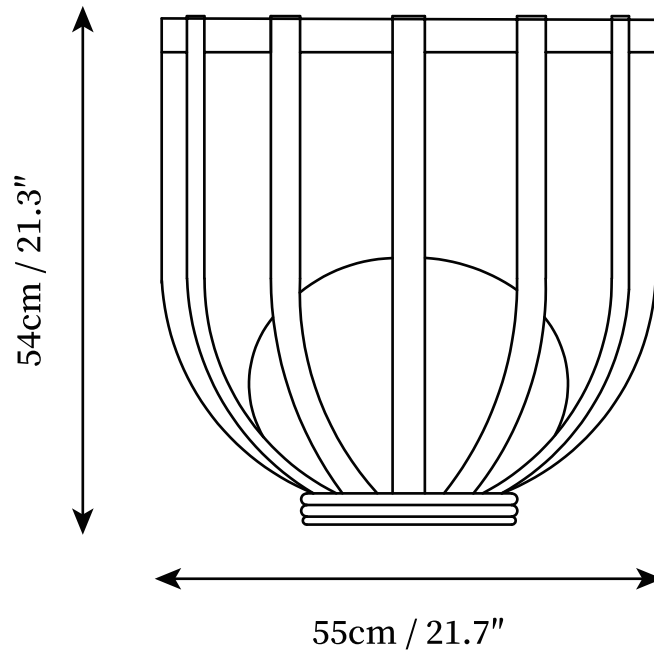

SPECIFICATION SHEET

SPECIFICATION DETAILS

*For custom options, consult factory for details

Fixture Dimensions	D 21.7" x H 21.3"
Light source	Integrated LED
Wattage	15W
Voltage	AC 110-240V
Color Temperature	3000k
CRI(Ra)	80CRI
Mounting	Floor
Driver Required	Yes
Optional Color Temps	Warm Light (3000K), Neutral Light (4500K), Cool Light (6000K)
LED Rated Life	30000hours
Dimming	Dimming is not supported
Finishes	Black
Shade Details	White
Material	Stainless Steel, Acrylic
Wire Length	98.4"
Wire Type	Wire with switch plug

SPECIFICATION SHEET

SPECIFICATION DETAILS

*For custom options, consult factory for details

Fixture Dimensions	D 15.4" x H 37.4"
Light source	Integrated LED
Wattage	15W
Voltage	AC 110-240V
Color Temperature	3000k
CRI(Ra)	80CRI
Mounting	Floor
Driver Required	Yes
Optional Color Temps	Warm Light (3000K), Neutral Light (4500K), Cool Light (6000K)
LED Rated Life	30000hours
Dimming	Dimming is not supported
Finishes	Black
Shade Details	White
Material	Stainless Steel, Acrylic
Wire Length	98.4"
Wire Type	Wire with switch plug