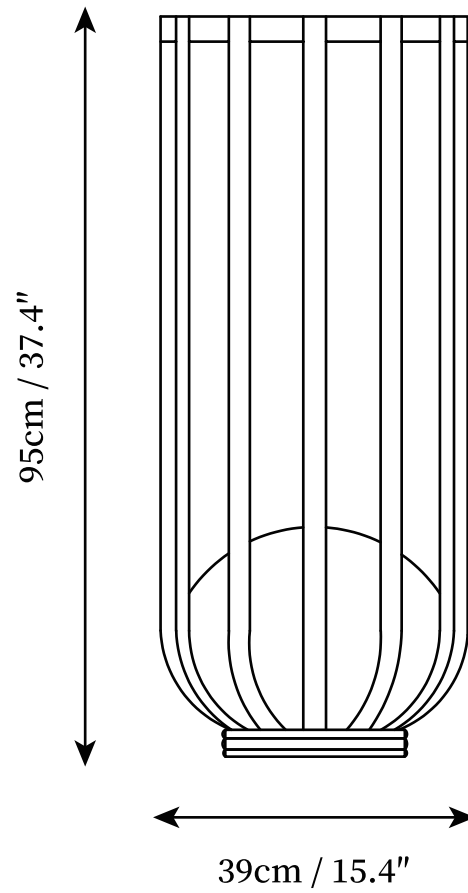

SPECIFICATION SHEET

SPECIFICATION DETAILS

*For custom options, consult factory for details

Fixture Dimensions	D 21.7" x H 21.3"
Light source	Integrated LED
Wattage	15W
Voltage	AC 110-240V
Color Temperature	3000k
CRI(Ra)	80CRI
Mounting	Floor
Driver Required	Yes
Optional Color Temps	Warm Light (3000K), Neutral Light (4500K), Cool Light (6000K)
LED Rated Life	30000hours
Dimming	Dimming is not supported
Finishes	Black
Shade Details	White
Material	Stainless Steel, Acrylic
Wire Length	98.4"
Wire Type	Wire with switch plug

SPECIFICATION SHEET

SPECIFICATION DETAILS

*For custom options, consult factory for details

Fixture Dimensions	D 15.4" x H 37.4"
Light source	Integrated LED
Wattage	15W
Voltage	AC 110-240V
Color Temperature	3000k
CRI(Ra)	80CRI
Mounting	Floor
Driver Required	Yes
Optional Color Temps	Warm Light (3000K), Neutral Light (4500K), Cool Light (6000K)
LED Rated Life	30000hours
Dimming	Dimming is not supported
Finishes	Black
Shade Details	White
Material	Stainless Steel, Acrylic
Wire Length	98.4"
Wire Type	Wire with switch plug