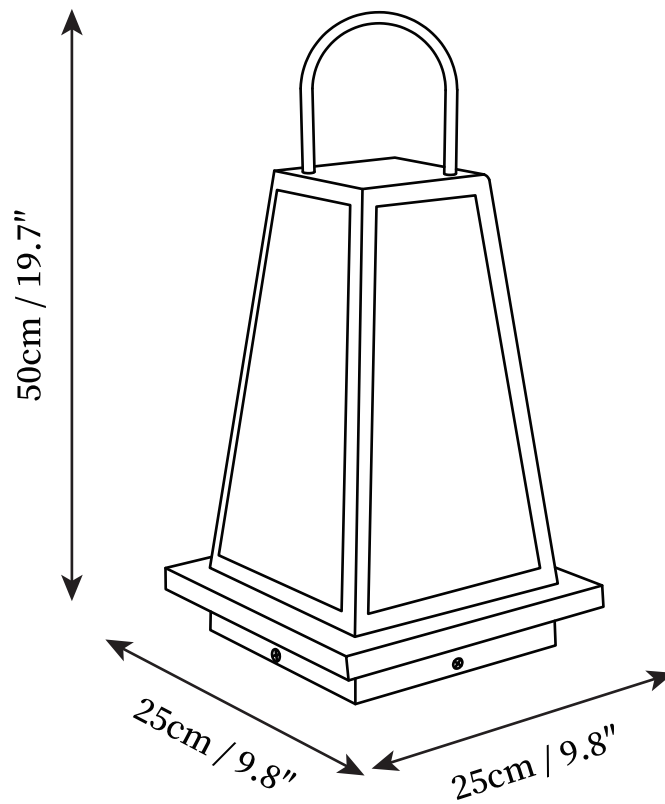

SPECIFICATION SHEET

SPECIFICATION DETAILS

*For custom options, consult factory for details

Fixture Dimensions	D 9.8" x H 19.7"
Light source	Integrated LED
Wattage	10W
Voltage	AC 110-240V
Color Temperature	3000k
CRI(Ra)	80CRI
Mounting	Table
Driver Required	Yes
Optional Color Temps	Warm Light (3000K), Neutral Light (4500K), Cool Light (6000K)
LED Rated Life	30000hours
Dimming	Dimming is not supported
Finishes	Black
Shade Details	White
Material	Stainless Steel, Acrylic
Wire Length	59"
Wire Type	Wire with switch plug