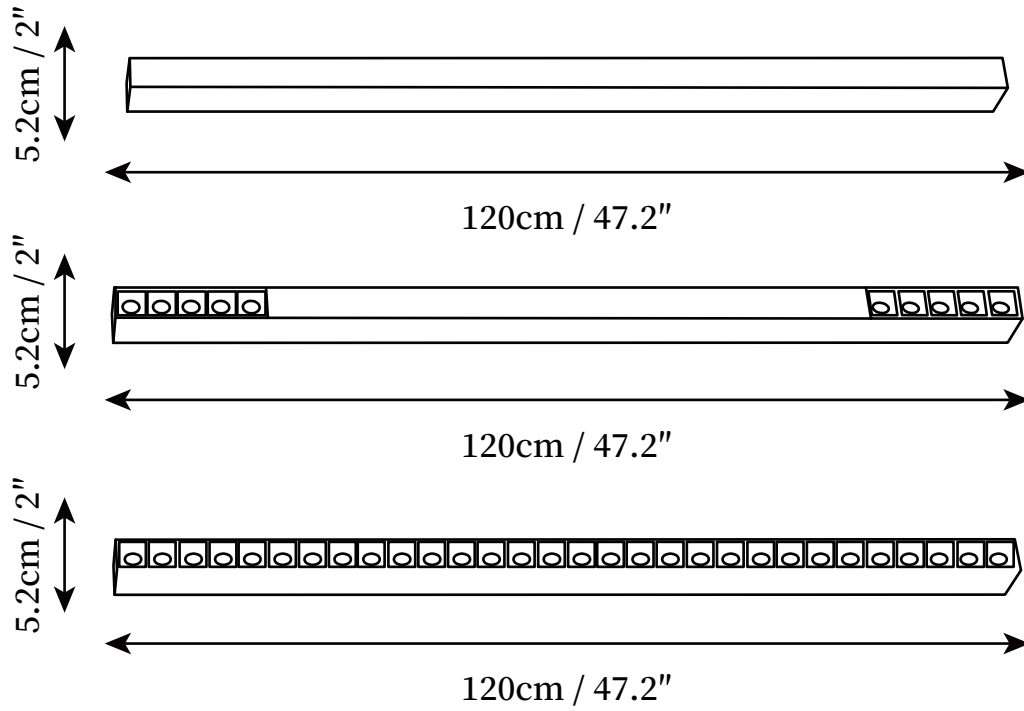

SPECIFICATION SHEET

SPECIFICATION DETAILS

*For custom options, consult factory for details

Fixture Dimensions	L 31.5" x W 1.3" x H 2"
Light source	Integrated LED
Wattage	30W
Voltage	AC 110-240V
Color Temperature	3000k
CRI(Ra)	80CRI
Mounting	Ceiling
Driver Required	Yes
Optional Color Temps	Warm Light (3000K), Neutral Light (4500K), Cool Light (6000K)
LED Rated Life	30000hours
Dimming	Dimming is not supported
Finishes	Black, White
Shade Details	Black, White
Material	Aluminum, Acrylic
Wire Length	NO
Wire Type	NO

SPECIFICATION SHEET

SPECIFICATION DETAILS

*For custom options, consult factory for details

Fixture Dimensions	L 47.2" x W 1.3" x H 2"
Light source	Integrated LED
Wattage	60W
Voltage	AC 110-240V
Color Temperature	3000k
CRI(Ra)	80CRI
Mounting	Ceiling
Driver Required	Yes
Optional Color Temps	Warm Light (3000K), Neutral Light (4500K), Cool Light (6000K)
LED Rated Life	30000hours
Dimming	Dimming is not supported
Finishes	Black, White
Shade Details	Black, White
Material	Aluminum, Acrylic
Wire Length	NO
Wire Type	NO

SPECIFICATION SHEET

SPECIFICATION DETAILS

*For custom options, consult factory for details

Fixture Dimensions	L 57.7" x W 1.3" x H 2"
Light source	Integrated LED
Wattage	90W
Voltage	AC 110-240V
Color Temperature	3000k
CRI(Ra)	80CRI
Mounting	Ceiling
Driver Required	Yes
Optional Color Temps	Warm Light (3000K), Neutral Light (4500K), Cool Light (6000K)
LED Rated Life	30000hours
Dimming	Dimming is not supported
Finishes	Black, White
Shade Details	Black, White
Material	Aluminum, Acrylic
Wire Length	NO
Wire Type	NO