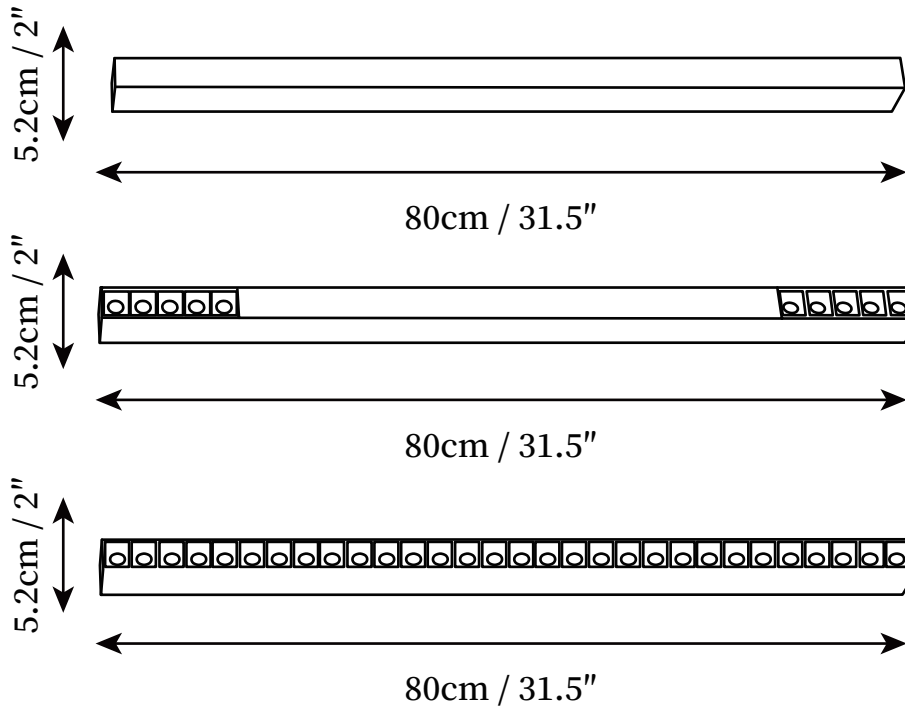

SPECIFICATION SHEET

SPECIFICATION DETAILS

*For custom options, consult factory for details

Fixture Dimensions	L 31.5" x W 1.3" x H 2"
Light source	Integrated LED
Wattage	30W
Voltage	AC 110-240V
Color Temperature	3000k
CRI(Ra)	80CRI
Mounting	Ceiling
Driver Required	Yes
Optional Color Temps	Warm Light (3000K), Neutral Light (4500K), Cool Light (6000K)
LED Rated Life	30000hours
Dimming	Dimming is not supported
Finishes	Black, White
Shade Details	Black, White
Material	Aluminum, Acrylic
Wire Length	NO
Wire Type	NO

SPECIFICATION SHEET

SPECIFICATION DETAILS

*For custom options, consult factory for details

Fixture Dimensions	L 47.2" x W 1.3" x H 2"
Light source	Integrated LED
Wattage	60W
Voltage	AC 110-240V
Color Temperature	3000k
CRI(Ra)	80CRI
Mounting	Ceiling
Driver Required	Yes
Optional Color Temps	Warm Light (3000K), Neutral Light (4500K), Cool Light (6000K)
LED Rated Life	30000hours
Dimming	Dimming is not supported
Finishes	Black, White
Shade Details	Black, White
Material	Aluminum, Acrylic
Wire Length	NO
Wire Type	NO

SPECIFICATION SHEET

SPECIFICATION DETAILS

*For custom options, consult factory for details

Fixture Dimensions	L 57.7" x W 1.3" x H 2"
Light source	Integrated LED
Wattage	90W
Voltage	AC 110-240V
Color Temperature	3000k
CRI(Ra)	80CRI
Mounting	Ceiling
Driver Required	Yes
Optional Color Temps	Warm Light (3000K), Neutral Light (4500K), Cool Light (6000K)
LED Rated Life	30000hours
Dimming	Dimming is not supported
Finishes	Black, White
Shade Details	Black, White
Material	Aluminum, Acrylic
Wire Length	NO
Wire Type	NO