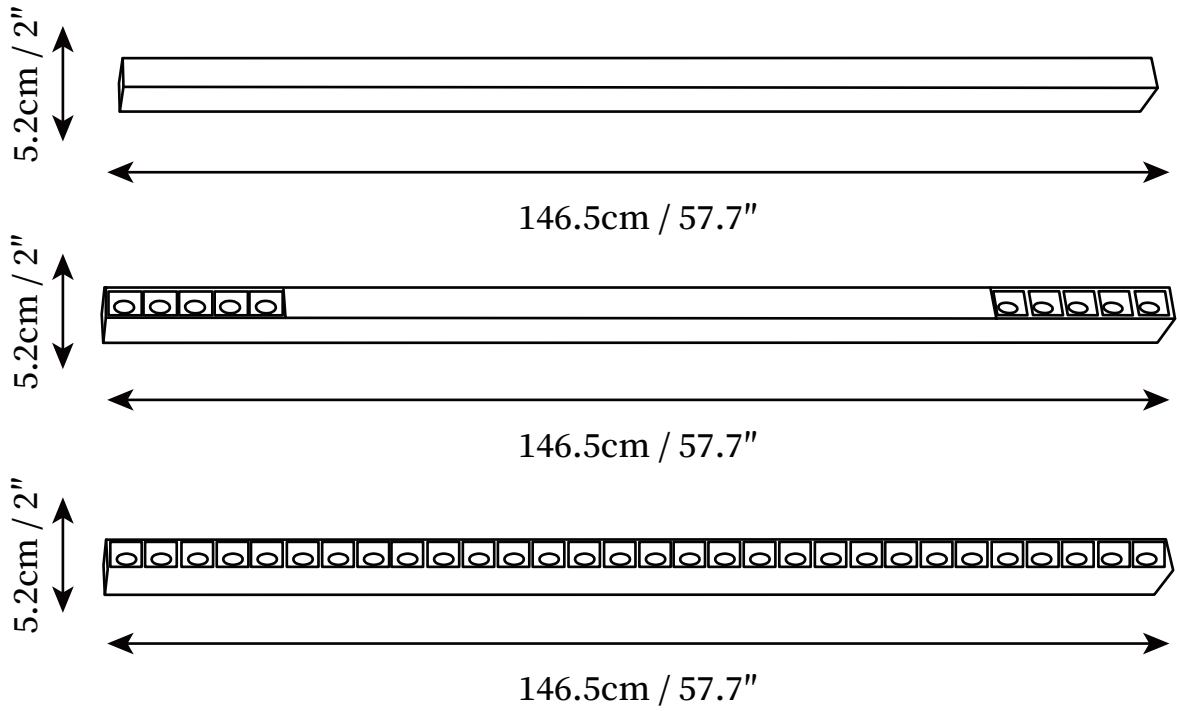

SPECIFICATION SHEET

SPECIFICATION DETAILS

*For custom options, consult factory for details

Fixture Dimensions	L 31.5" x W 1.3" x H 2"
Light source	Integrated LED
Wattage	30W
Voltage	AC 110-240V
Color Temperature	3000k
CRI(Ra)	80CRI
Mounting	Ceiling
Driver Required	Yes
Optional Color Temps	Warm Light (3000K), Neutral Light (4500K), Cool Light (6000K)
LED Rated Life	30000hours
Dimming	Dimming is not supported
Finishes	Black, White
Shade Details	Black, White
Material	Aluminum, Acrylic
Wire Length	NO
Wire Type	NO

SPECIFICATION SHEET

SPECIFICATION DETAILS

*For custom options, consult factory for details

Fixture Dimensions	L 47.2" x W 1.3" x H 2"
Light source	Integrated LED
Wattage	60W
Voltage	AC 110-240V
Color Temperature	3000k
CRI(Ra)	80CRI
Mounting	Ceiling
Driver Required	Yes
Optional Color Temps	Warm Light (3000K), Neutral Light (4500K), Cool Light (6000K)
LED Rated Life	30000hours
Dimming	Dimming is not supported
Finishes	Black, White
Shade Details	Black, White
Material	Aluminum, Acrylic
Wire Length	NO
Wire Type	NO

SPECIFICATION SHEET

SPECIFICATION DETAILS

*For custom options, consult factory for details

Fixture Dimensions	L 57.7" x W 1.3" x H 2"
Light source	Integrated LED
Wattage	90W
Voltage	AC 110-240V
Color Temperature	3000k
CRI(Ra)	80CRI
Mounting	Ceiling
Driver Required	Yes
Optional Color Temps	Warm Light (3000K), Neutral Light (4500K), Cool Light (6000K)
LED Rated Life	30000hours
Dimming	Dimming is not supported
Finishes	Black, White
Shade Details	Black, White
Material	Aluminum, Acrylic
Wire Length	NO
Wire Type	NO