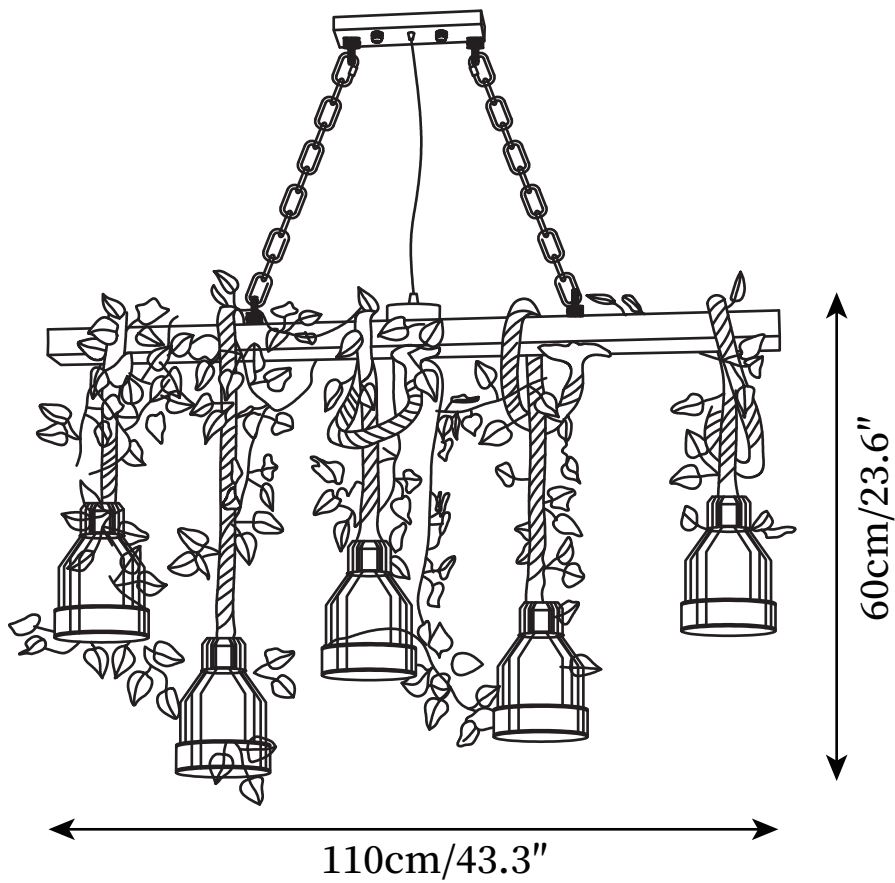

# SPECIFICATION SHEET

## SPECIFICATION DETAILS

\*For custom options, consult factory for details

Fixture Dimensions	L 43.3" x H 23.6"
Light source	E26 or E27
Wattage	Max 40W
Voltage	AC 110-240V
Color Temperature	Based on the purchase of light bulbs
CRI(Ra)	80CRI
Mounting	Ceiling
Driver Required	NO
Optional Color Temps	Buy bulbs as needed
LED Rated Life	Based on bulb life (we do not supply bulbs)
Dimming	Dimming is not supported
Finishes	Black, Rustic Wood
Shade Details	Black
Material	Metal, Hemp Rope, Wood, Artificial Green Plants
Rod Length	19.7"
Rod Type	Black Hanging Chain