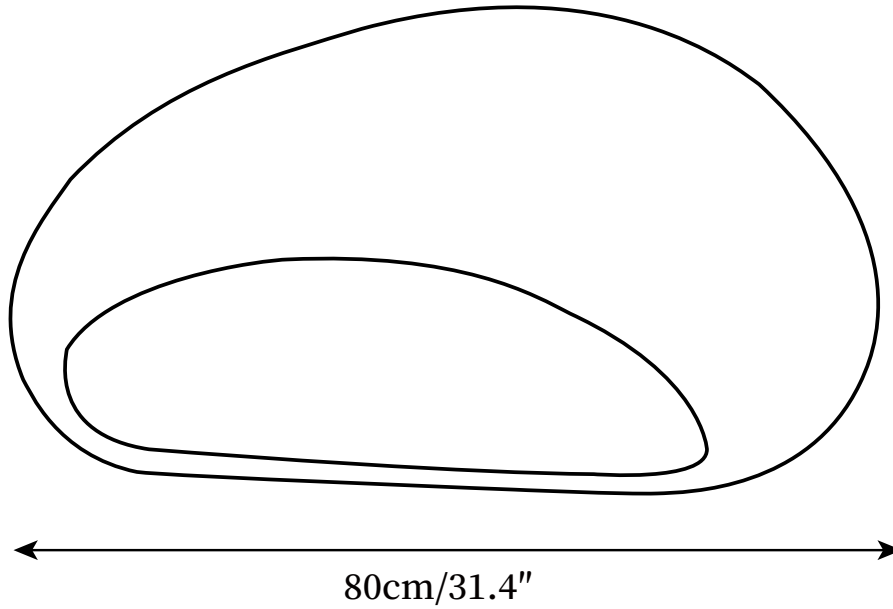

## SPECIFICATION DETAILS

\*For custom options, consult factory for details

<b>Fixture Dimensions</b>	D 17.7", D 20.4", D 23.6"
<b>Light source</b>	E26 or E27 (bulb not included)
<b>Wattage</b>	MAX 40W incandescent bulb or LED equivalent.
<b>Voltage</b>	AC 110-240V
<b>Mounting</b>	Hardwired.
<b>Dimming</b>	Please purchase dimmable light bulbs separately.
<b>Control method</b>	Compatible with common wall switches (not included)
<b>Finishes</b>	White texture, Cement gray, Brick red, Dark gray stone spots, Light gray stone spots.
<b>Shade Details</b>	White texture, Cement gray, Brick red, Dark gray stone spots, Light gray stone spots.
<b>Material</b>	Resin, Metal.

## SPECIFICATION DETAILS

\*For custom options, consult factory for details

<b>Fixture Dimensions</b>	D 27.5", D 31.4"
<b>Light source</b>	E26 or E27 (bulb not included)
<b>Wattage</b>	MAX 40W incandescent bulb or LED equivalent.
<b>Voltage</b>	AC 110-240V
<b>Mounting</b>	Hardwired.
<b>Dimming</b>	Please purchase dimmable light bulbs separately.
<b>Control method</b>	Compatible with common wall switches (not included)
<b>Finishes</b>	White texture, Cement gray, Brick red, Dark gray stone spots, Light gray stone spots.
<b>Shade Details</b>	White texture, Cement gray, Brick red, Dark gray stone spots, Light gray stone spots.
<b>Material</b>	Resin, Metal.