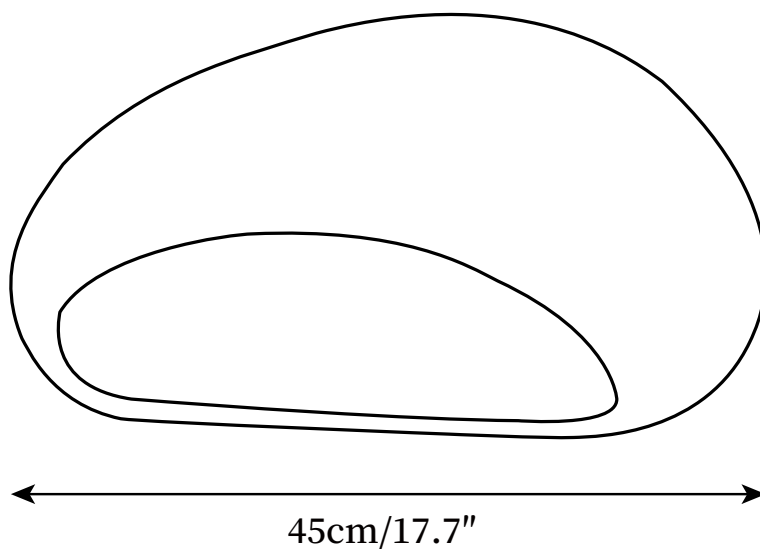

## SPECIFICATION DETAILS

\*For custom options, consult factory for details

<b>Fixture Dimensions</b>	D 17.7", D 20.4", D 23.6"
<b>Light source</b>	E26 or E27 (bulb not included)
<b>Wattage</b>	MAX 40W incandescent bulb or LED equivalent.
<b>Voltage</b>	AC 110-240V
<b>Mounting</b>	Hardwired.
<b>Dimming</b>	Please purchase dimmable light bulbs separately.
<b>Control method</b>	Compatible with common wall switches (not included)
<b>Finishes</b>	White texture, Cement gray, Brick red, Dark gray stone spots, Light gray stone spots.
<b>Shade Details</b>	White texture, Cement gray, Brick red, Dark gray stone spots, Light gray stone spots.
<b>Material</b>	Resin, Metal.

## SPECIFICATION DETAILS

\*For custom options, consult factory for details

<b>Fixture Dimensions</b>	D 27.5", D 31.4"
<b>Light source</b>	E26 or E27 (bulb not included)
<b>Wattage</b>	MAX 40W incandescent bulb or LED equivalent.
<b>Voltage</b>	AC 110-240V
<b>Mounting</b>	Hardwired.
<b>Dimming</b>	Please purchase dimmable light bulbs separately.
<b>Control method</b>	Compatible with common wall switches (not included)
<b>Finishes</b>	White texture, Cement gray, Brick red, Dark gray stone spots, Light gray stone spots.
<b>Shade Details</b>	White texture, Cement gray, Brick red, Dark gray stone spots, Light gray stone spots.
<b>Material</b>	Resin, Metal.