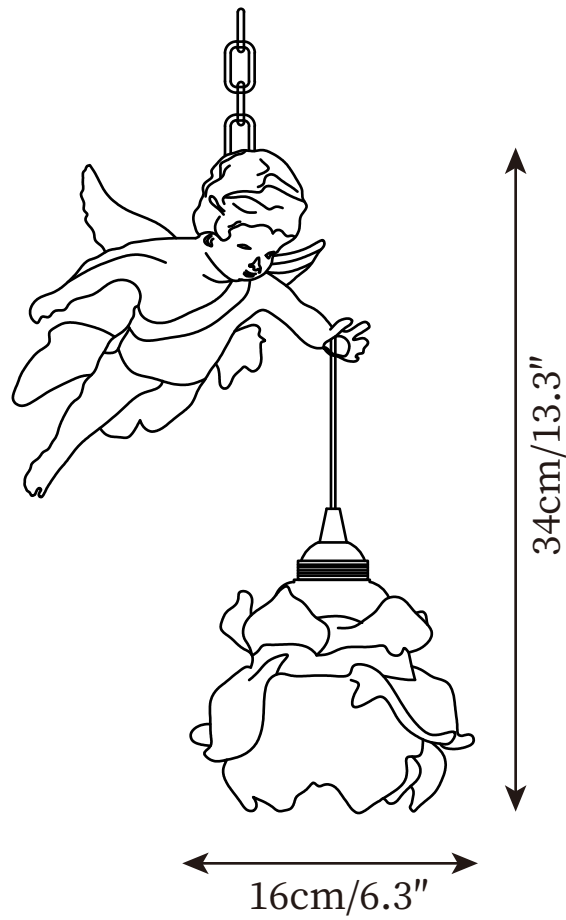

SPECIFICATION SHEET

SPECIFICATION DETAILS

*For custom options, consult factory for details

Fixture Dimensions	D 6.3" x H 13.3"
Light source	E26 or E27 (bulb not included)
Wattage	MAX 5W incandescent bulb or LED equivalent.
Voltage	AC 110-240V
Mounting	Hardwired.
Dimming	Compatible with dimmable bulbs (bulb not included)
Control method	Compatible with common wall switches (not included)
Finishes	Brass
Shade Details	Opaque
Material	Brass, Glass.
Hanging Length	Chain lengths range between 19.7", the length can be specified according to needs