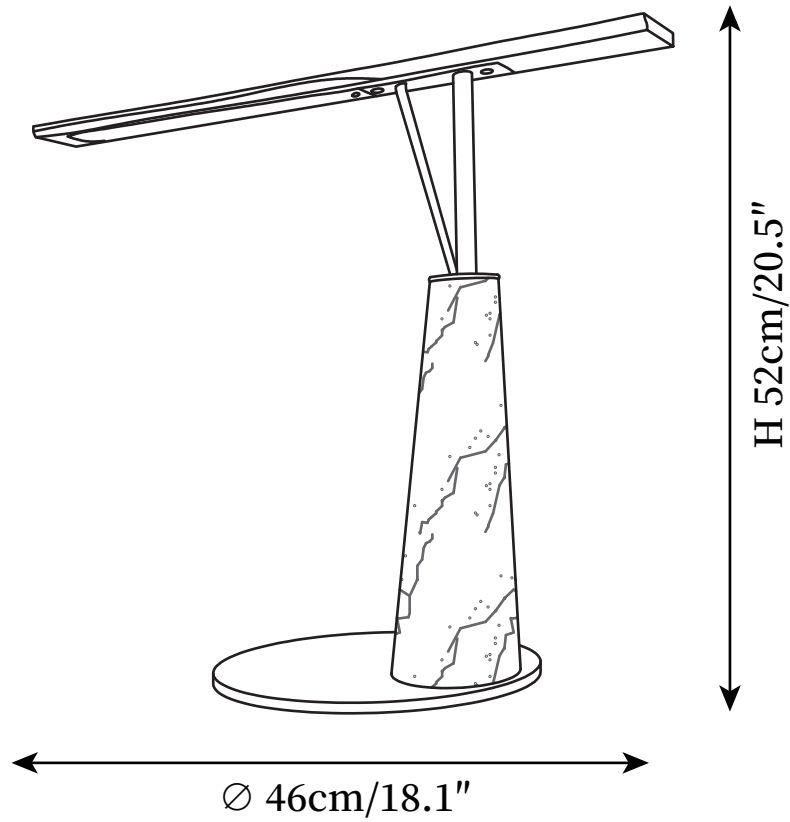

SPECIFICATION SHEET

SPECIFICATION DETAILS

*For custom options, consult factory for details

Fixture Dimensions	D 18.1" x H 20.5"
Light source	Integrated LED
Wattage	~10W
Voltage	AC 110-240V
Color Temperature	3000K
CRI(Ra)	80CRI
Mounting	Table
Driver Required	Yes
Optional Color Temps	Warm Light (3000K), Neutral Light (4500K), Cool Light (6000K)
LED Rated Life	30000 hours
Dimming	Dimming is not supported
Finishes	Gold, Satin Nickel
Shade Details	Gold, Satin Nickel
Material	Metal, Marble
Wire Length	59"
Wire Type	Wire with switch plug