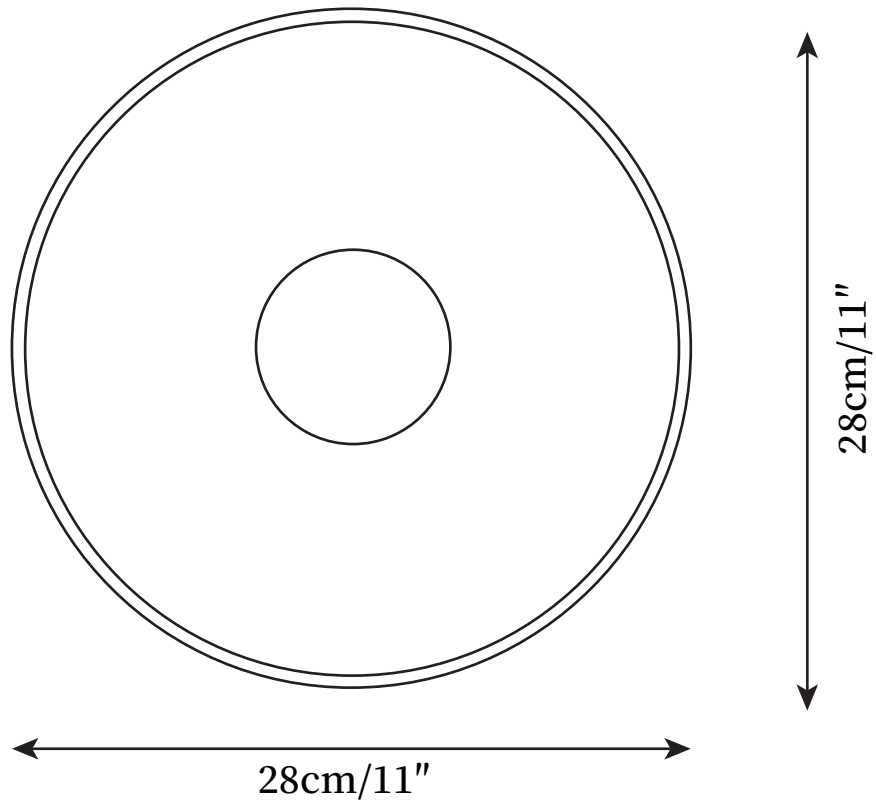

SPECIFICATION SHEET

SPECIFICATION DETAILS

*For custom options, consult factory for details

Fixture Dimensions	D 11" x H 11"
Light source	G9
Wattage	5W
Voltage	AC 110-240V
Color Temperature	Based on the purchase of light bulbs
CRI(Ra)	80CRI
Mounting	Wall
Driver Required	No
Optional Color Temps	Buy bulbs as needed
LED Rated Life	Based on bulb life (we do not supply bulbs)
Dimming	Dimming is not supported
Finishes	Wood color, Walnut
Shade Details	White
Material	Wood, Glass