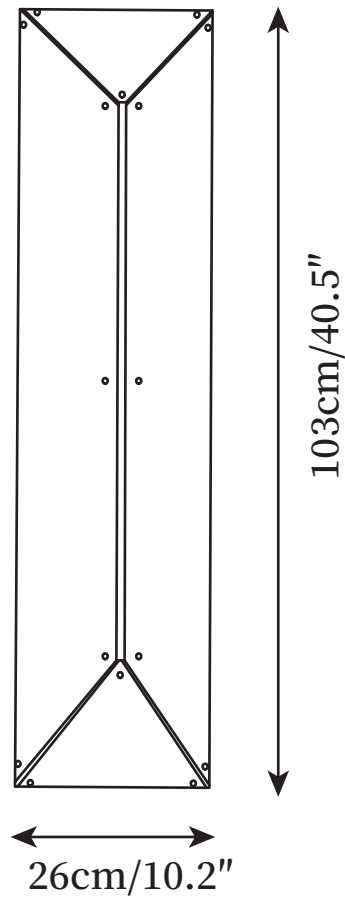

SPECIFICATION SHEET

SPECIFICATION DETAILS

*For custom options, consult factory for details

Fixture Dimensions	D 10.2" x H 40.5"
Light source	Integrated LED
Wattage	~10W
Voltage	AC 110-240V
Color Temperature	3000k
CRI(Ra)	80CRI
Mounting	Wall
Driver Required	Yes
Optional Color Temps	Warm Light (3000K), Neutral Light (4500K), Cool Light (6000K)
LED Rated Life	30000 hours
Dimming	Dimming is not supported
Finishes	Chrome
Shade Details	Clear
Material	Glass, Stainless Steel
Wire Length	No
Wire Type	No