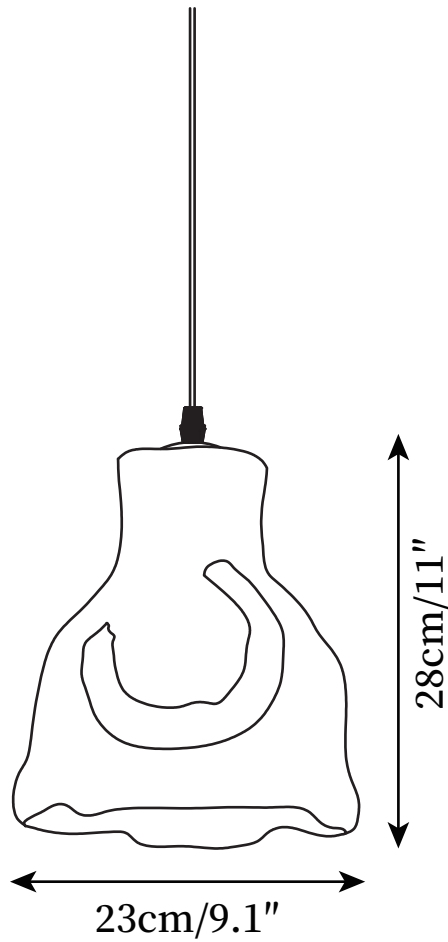

## SPECIFICATION DETAILS

\*For custom options, consult factory for details

<b>Fixture Dimensions</b>	D 11.4" x H 15"
<b>Light source</b>	E26 or E27
<b>Wattage</b>	Max 40W
<b>Voltage</b>	AC 110-240V
<b>Color Temperature</b>	Based on the purchase of light bulbs
<b>CRI(Ra)</b>	80CRI
<b>Mounting</b>	Ceiling
<b>Driver Required</b>	NO
<b>Optional Color Temps</b>	Buy bulbs as needed
<b>LED Rated Life</b>	Based on bulb life (we do not supply bulbs)
<b>Dimming</b>	Dimming is not supported
<b>Finishes</b>	White
<b>Shade Details</b>	White
<b>Material</b>	Metal, Resin
<b>Wire Length</b>	59"
<b>Wire Type</b>	Black Suspension Wires

## SPECIFICATION DETAILS

\*For custom options, consult factory for details

<b>Fixture Dimensions</b>	D 9.1" x H 11"
<b>Light source</b>	E26 or E27
<b>Wattage</b>	Max 40W
<b>Voltage</b>	AC 110-240V
<b>Color Temperature</b>	Based on the purchase of light bulbs
<b>CRI(Ra)</b>	80CRI
<b>Mounting</b>	Ceiling
<b>Driver Required</b>	NO
<b>Optional Color Temps</b>	Buy bulbs as needed
<b>LED Rated Life</b>	Based on bulb life (we do not supply bulbs)
<b>Dimming</b>	Dimming is not supported
<b>Finishes</b>	White
<b>Shade Details</b>	White
<b>Material</b>	Metal, Resin
<b>Wire Length</b>	59"
<b>Wire Type</b>	Black Suspension Wires