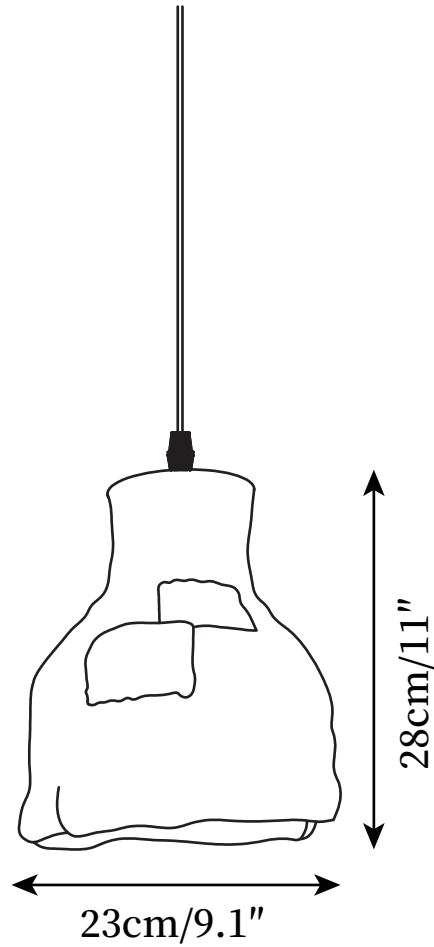

SPECIFICATION SHEET

SPECIFICATION DETAILS

*For custom options, consult factory for details

Fixture Dimensions	D 9.1" x H 11"
Light source	E26 or E27
Wattage	Max 40W
Voltage	AC 110-240V
Color Temperature	Based on the purchase of light bulbs
CRI(Ra)	80CRI
Mounting	Ceiling
Driver Required	NO
Optional Color Temps	Buy bulbs as needed
LED Rated Life	Based on bulb life (we do not supply bulbs)
Dimming	Dimming is not supported
Finishes	White
Shade Details	White
Material	Metal, Resin
Wire Length	59"
Wire Type	Black Suspension Wires