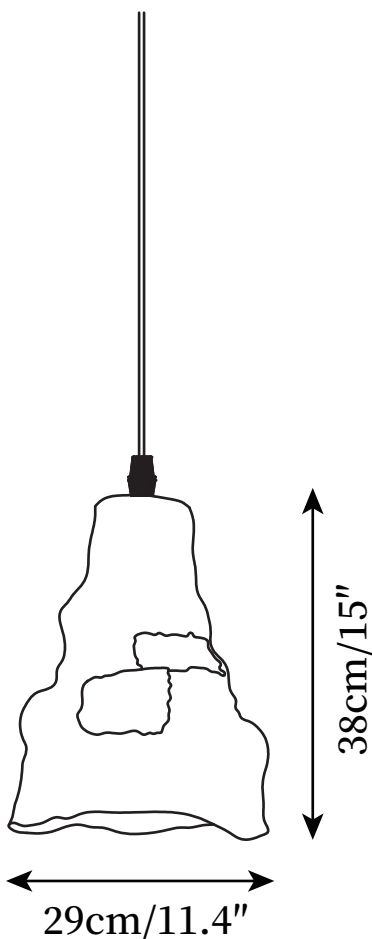

## SPECIFICATION DETAILS

\*For custom options, consult factory for details

<b>Fixture Dimensions</b>	D 11.4" x H 15"
<b>Light source</b>	E26 or E27
<b>Wattage</b>	Max 40W
<b>Voltage</b>	AC 110-240V
<b>Color Temperature</b>	Based on the purchase of light bulbs
<b>CRI(Ra)</b>	80CRI
<b>Mounting</b>	Ceiling
<b>Driver Required</b>	NO
<b>Optional Color Temps</b>	Buy bulbs as needed
<b>LED Rated Life</b>	Based on bulb life (we do not supply bulbs)
<b>Dimming</b>	Dimming is not supported
<b>Finishes</b>	White
<b>Shade Details</b>	White
<b>Material</b>	Metal, Resin
<b>Wire Length</b>	59"
<b>Wire Type</b>	Black Suspension Wires

## SPECIFICATION DETAILS

\*For custom options, consult factory for details

<b>Fixture Dimensions</b>	D 9.1" x H 11"
<b>Light source</b>	E26 or E27
<b>Wattage</b>	Max 40W
<b>Voltage</b>	AC 110-240V
<b>Color Temperature</b>	Based on the purchase of light bulbs
<b>CRI(Ra)</b>	80CRI
<b>Mounting</b>	Ceiling
<b>Driver Required</b>	NO
<b>Optional Color Temps</b>	Buy bulbs as needed
<b>LED Rated Life</b>	Based on bulb life (we do not supply bulbs)
<b>Dimming</b>	Dimming is not supported
<b>Finishes</b>	White
<b>Shade Details</b>	White
<b>Material</b>	Metal, Resin
<b>Wire Length</b>	59"
<b>Wire Type</b>	Black Suspension Wires