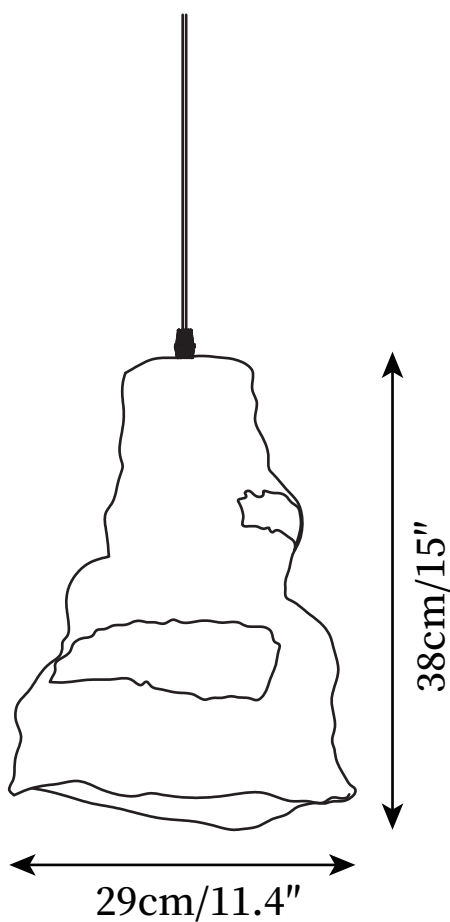

## SPECIFICATION DETAILS

\*For custom options, consult factory for details

<b>Fixture Dimensions</b>	D 11.4" x H 15"
<b>Light source</b>	E26 or E27
<b>Wattage</b>	Max 40W
<b>Voltage</b>	AC 110-240V
<b>Color Temperature</b>	Based on the purchase of light bulbs
<b>CRI(Ra)</b>	80CRI
<b>Mounting</b>	Ceiling
<b>Driver Required</b>	NO
<b>Optional Color Temps</b>	Buy bulbs as needed
<b>LED Rated Life</b>	Based on bulb life (we do not supply bulbs)
<b>Dimming</b>	Dimming is not supported
<b>Finishes</b>	White
<b>Shade Details</b>	White
<b>Material</b>	Metal, Resin
<b>Wire Length</b>	59"
<b>Wire Type</b>	Black Suspension Wires

## SPECIFICATION DETAILS

\*For custom options, consult factory for details

<b>Fixture Dimensions</b>	D 9.1" x H 11"
<b>Light source</b>	E26 or E27
<b>Wattage</b>	Max 40W
<b>Voltage</b>	AC 110-240V
<b>Color Temperature</b>	Based on the purchase of light bulbs
<b>CRI(Ra)</b>	80CRI
<b>Mounting</b>	Ceiling
<b>Driver Required</b>	NO
<b>Optional Color Temps</b>	Buy bulbs as needed
<b>LED Rated Life</b>	Based on bulb life (we do not supply bulbs)
<b>Dimming</b>	Dimming is not supported
<b>Finishes</b>	White
<b>Shade Details</b>	White
<b>Material</b>	Metal, Resin
<b>Wire Length</b>	59"
<b>Wire Type</b>	Black Suspension Wires