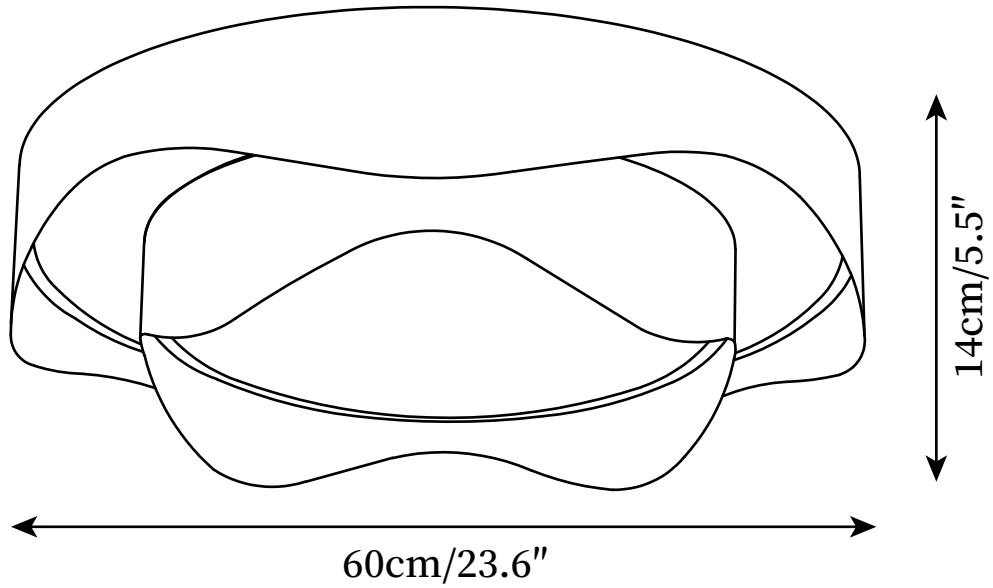

SPECIFICATION SHEET

SPECIFICATION DETAILS

*For custom options, consult factory for details

Fixture Dimensions	D 15.7" x H 5.5"
Light source	Integrated LED
Wattage	~15W
Voltage	AC 110-240V
Dimming	Not supported
CRI(Ra)	90+CRI
Mounting	Hardwired.
LED Rated Life	30000 hours
Color Temperature	Warm Light (3000K), Neutral Light (4000K), Cool Light (6000K)
Control method	Compatible with common wall switches(not included)
Finishes	White.
Shade Details	White.
Material	Metal, Acrylic

SPECIFICATION SHEET

SPECIFICATION DETAILS

*For custom options, consult factory for details

Fixture Dimensions	D 19.6" x H 5.5"
Light source	Integrated LED
Wattage	~15W
Voltage	AC 110-240V
Dimming	Not supported
CRI(Ra)	90+CRI
Mounting	Hardwired.
LED Rated Life	30000 hours
Color Temperature	Warm Light (3000K), Neutral Light (4000K), Cool Light (6000K)
Control method	Compatible with common wall switches(not included)
Finishes	White.
Shade Details	White.
Material	Metal, Acrylic

SPECIFICATION SHEET

SPECIFICATION DETAILS

*For custom options, consult factory for details

Fixture Dimensions	D 23.6" x H 5.5"
Light source	Integrated LED
Wattage	~15W
Voltage	AC 110-240V
Dimming	Not supported
CRI(Ra)	90+CRI
Mounting	Hardwired.
LED Rated Life	30000 hours
Color Temperature	Warm Light (3000K), Neutral Light (4000K), Cool Light (6000K)
Control method	Compatible with common wall switches(not included)
Finishes	White.
Shade Details	White.
Material	Metal, Acrylic