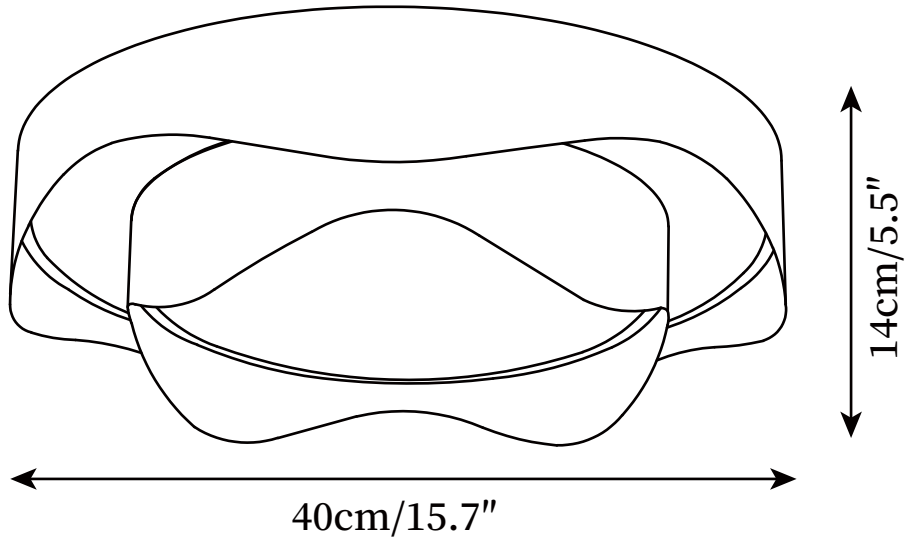

SPECIFICATION SHEET

SPECIFICATION DETAILS

*For custom options, consult factory for details

Fixture Dimensions	D 15.7" x H 5.5"
Light source	Integrated LED
Wattage	~15W
Voltage	AC 110-240V
Dimming	Not supported
CRI(Ra)	90+CRI
Mounting	Hardwired.
LED Rated Life	30000 hours
Color Temperature	Warm Light (3000K), Neutral Light (4000K), Cool Light (6000K)
Control method	Compatible with common wall switches(not included)
Finishes	White.
Shade Details	White.
Material	Metal, Acrylic

SPECIFICATION SHEET

SPECIFICATION DETAILS

*For custom options, consult factory for details

Fixture Dimensions	D 19.6" x H 5.5"
Light source	Integrated LED
Wattage	~15W
Voltage	AC 110-240V
Dimming	Not supported
CRI(Ra)	90+CRI
Mounting	Hardwired.
LED Rated Life	30000 hours
Color Temperature	Warm Light (3000K), Neutral Light (4000K), Cool Light (6000K)
Control method	Compatible with common wall switches(not included)
Finishes	White.
Shade Details	White.
Material	Metal, Acrylic

SPECIFICATION SHEET

SPECIFICATION DETAILS

*For custom options, consult factory for details

Fixture Dimensions	D 23.6" x H 5.5"
Light source	Integrated LED
Wattage	~15W
Voltage	AC 110-240V
Dimming	Not supported
CRI(Ra)	90+CRI
Mounting	Hardwired.
LED Rated Life	30000 hours
Color Temperature	Warm Light (3000K), Neutral Light (4000K), Cool Light (6000K)
Control method	Compatible with common wall switches(not included)
Finishes	White.
Shade Details	White.
Material	Metal, Acrylic