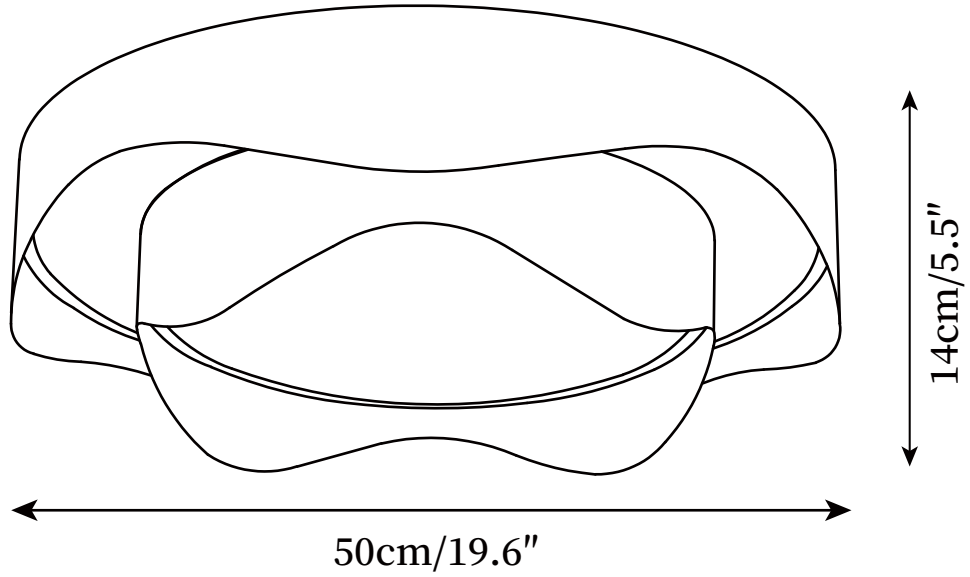

SPECIFICATION SHEET

SPECIFICATION DETAILS

*For custom options, consult factory for details

Fixture Dimensions	D 15.7" x H 5.5"
Light source	Integrated LED
Wattage	~15W
Voltage	AC 110-240V
Dimming	Not supported
CRI(Ra)	90+CRI
Mounting	Hardwired.
LED Rated Life	30000 hours
Color Temperature	Warm Light (3000K), Neutral Light (4000K), Cool Light (6000K)
Control method	Compatible with common wall switches(not included)
Finishes	White.
Shade Details	White.
Material	Metal, Acrylic

SPECIFICATION SHEET

SPECIFICATION DETAILS

*For custom options, consult factory for details

Fixture Dimensions	D 19.6" x H 5.5"
Light source	Integrated LED
Wattage	~15W
Voltage	AC 110-240V
Dimming	Not supported
CRI(Ra)	90+CRI
Mounting	Hardwired.
LED Rated Life	30000 hours
Color Temperature	Warm Light (3000K), Neutral Light (4000K), Cool Light (6000K)
Control method	Compatible with common wall switches(not included)
Finishes	White.
Shade Details	White.
Material	Metal, Acrylic

SPECIFICATION SHEET

SPECIFICATION DETAILS

*For custom options, consult factory for details

Fixture Dimensions	D 23.6" x H 5.5"
Light source	Integrated LED
Wattage	~15W
Voltage	AC 110-240V
Dimming	Not supported
CRI(Ra)	90+CRI
Mounting	Hardwired.
LED Rated Life	30000 hours
Color Temperature	Warm Light (3000K), Neutral Light (4000K), Cool Light (6000K)
Control method	Compatible with common wall switches(not included)
Finishes	White.
Shade Details	White.
Material	Metal, Acrylic