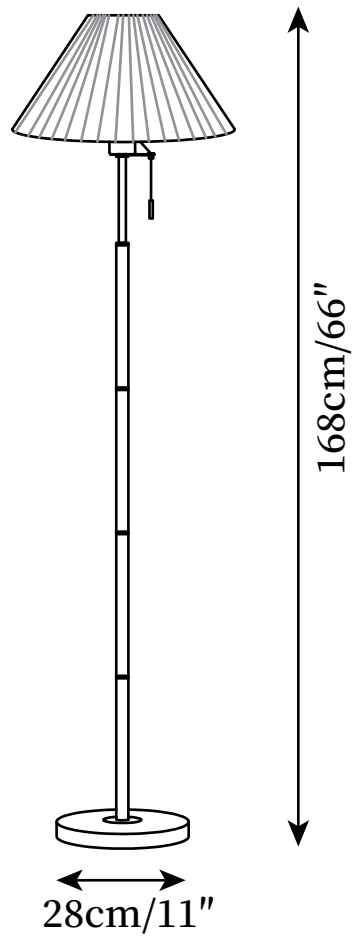

SPECIFICATION SHEET

SPECIFICATION DETAILS

*For custom options, consult factory for details

Fixture Dimensions	D 11" x H 66"
Light source	E26 or E27 (bulb not included)
Wattage	MAX 40W incandescent bulb or LED equivalent.
Voltage	AC 110-240V
Dimming	Compatible with dimmable bulbs (bulb not included)
Control method	Push-button switch.
Finishes	Gold, Walnut
Shade Details	White
Material	Metal, Fabric, Marble
Cord Length	Supplied with switched plug cord, length ~59" (150cm).
