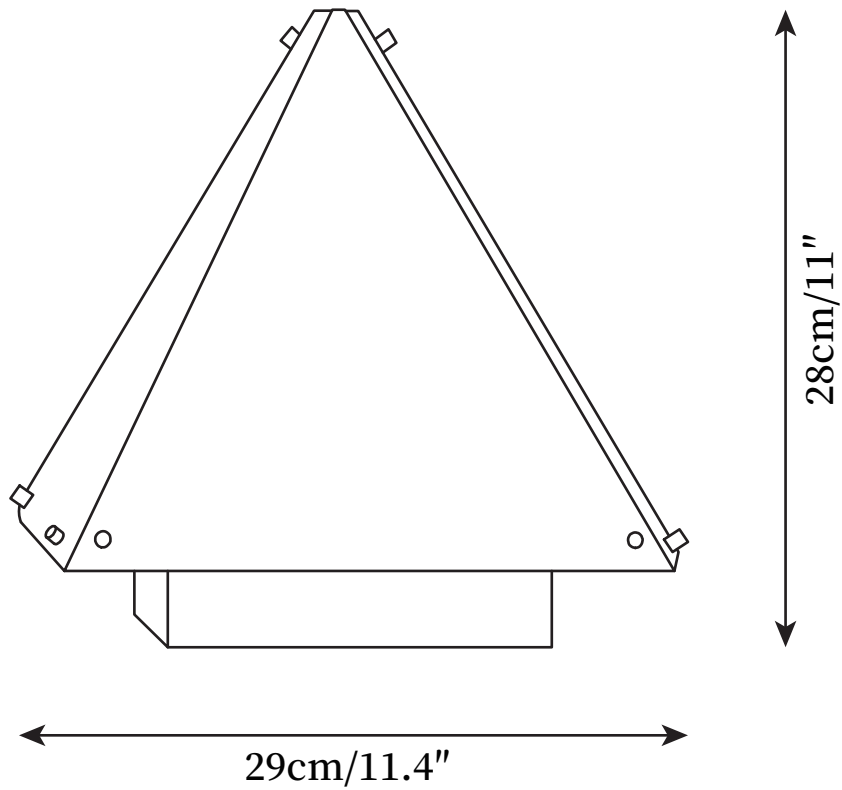

SPECIFICATION SHEET

SPECIFICATION DETAILS

*For custom options, consult factory for details

Fixture Dimensions	D 11.4" x H 11"
Light source	Integrated LED
Wattage	~10W
Voltage	AC 110-240V
Color Temperature	3000K
CRI(Ra)	80CRI
Mounting	Table
Driver Required	Yes
Optional Color Temps	Warm Light (3000K), Neutral Light (4500K), Cool Light (6000K)
LED Rated Life	30000 hours
Dimming	Dimming is not supported
Finishes	Chrome
Glass Details	Clear
Material	Glass, Stainless Steel
Wire Length	59"
Wire Type	Wire with switch plug