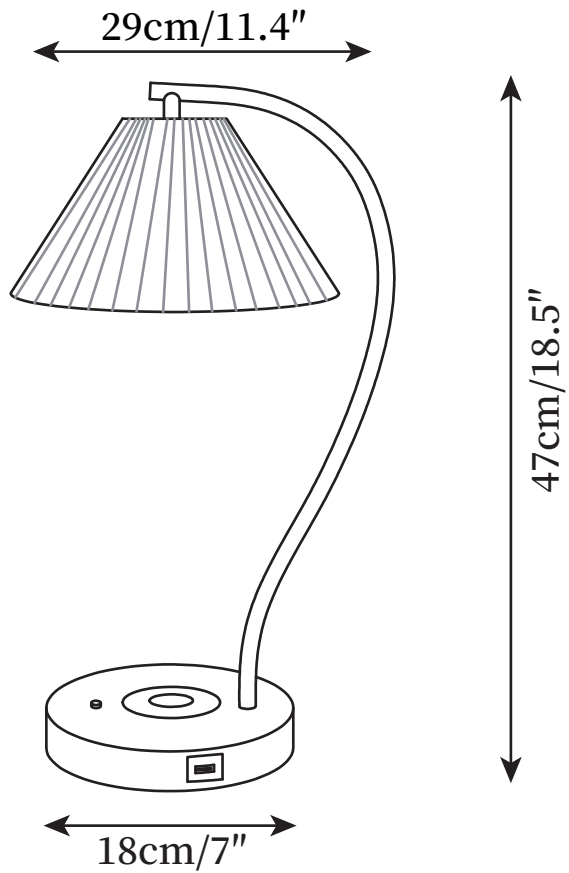

SPECIFICATION SHEET

SPECIFICATION DETAILS

*For custom options, consult factory for details

Fixture Dimensions	D 11.4" x H 18.5"
Light source	E26 or E27
Wattage	40W
Voltage	AC 110-240V
Color Temperature	Based on the purchase of light bulbs
CRI(Ra)	80CRI
Mounting	Table
Driver Required	NO
Optional Color Temps	Buy bulbs as needed
LED Rated Life	Based on bulb life (we do not supply bulbs)
Dimming	Dimming is not supported
Finishes	Cream
Shade Details	White, Light yellow
Material	Metal, Fabric
Wire Length	59"
Wire Type	Wire with switch plug