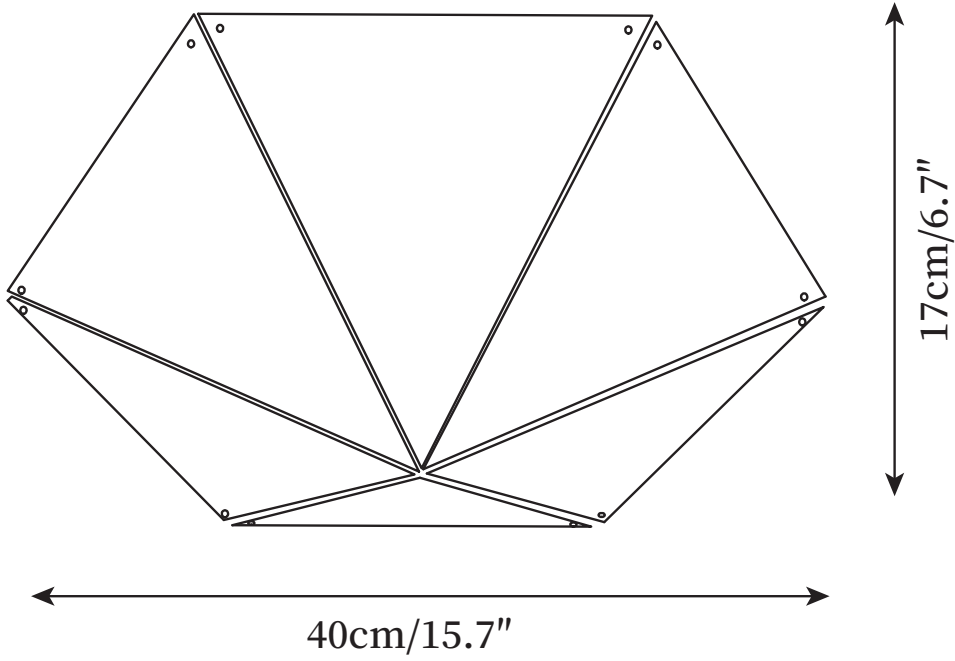

SPECIFICATION SHEET

SPECIFICATION DETAILS

*For custom options, consult factory for details

Fixture Dimensions	D 15.7" x H 6.7"
Light source	Integrated LED
Wattage	~36W
Voltage	AC 110-240V
Color Temperature	3000K
CRI(Ra)	80CRI
Mounting	Ceiling
Driver Required	Yes
Optional Color Temps	Warm Light (3000K), Neutral Light (4500K), Cool Light (6000K)
LED Rated Life	30000 hours
Dimming	Dimming is not supported
Finishes	Chrome
Shade Details	Clear
Material	Glass, Stainless Steel
Wire Length	No
Wire Type	No