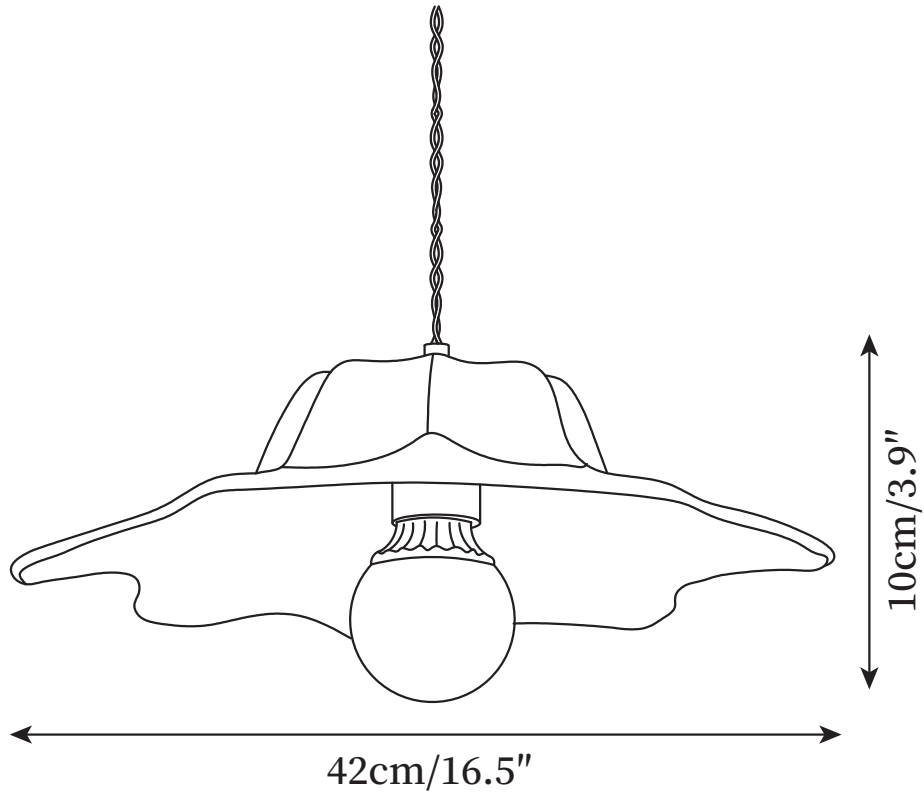

## SPECIFICATION DETAILS

\*For custom options, consult factory for details

<b>Fixture Dimensions</b>	D 16.5" x H 3.9"
<b>Light source</b>	E26 or E27
<b>Wattage</b>	Max 40W
<b>Voltage</b>	AC 110-240V
<b>Color Temperature</b>	Based on the purchase of light bulbs
<b>CRI(Ra)</b>	80CRI
<b>Mounting</b>	Ceiling
<b>Driver Required</b>	NO
<b>Optional Color Temps</b>	Buy bulbs as needed
<b>LED Rated Life</b>	Based on bulb life (we do not supply bulbs)
<b>Dimming</b>	Dimming is not supported
<b>Finishes</b>	Beige, Green, Orange
<b>Shade Details</b>	Beige, Green, Orange
<b>Material</b>	Metal, Resin
<b>Wire Length</b>	59"
<b>Wire Type</b>	Black Suspension Wires