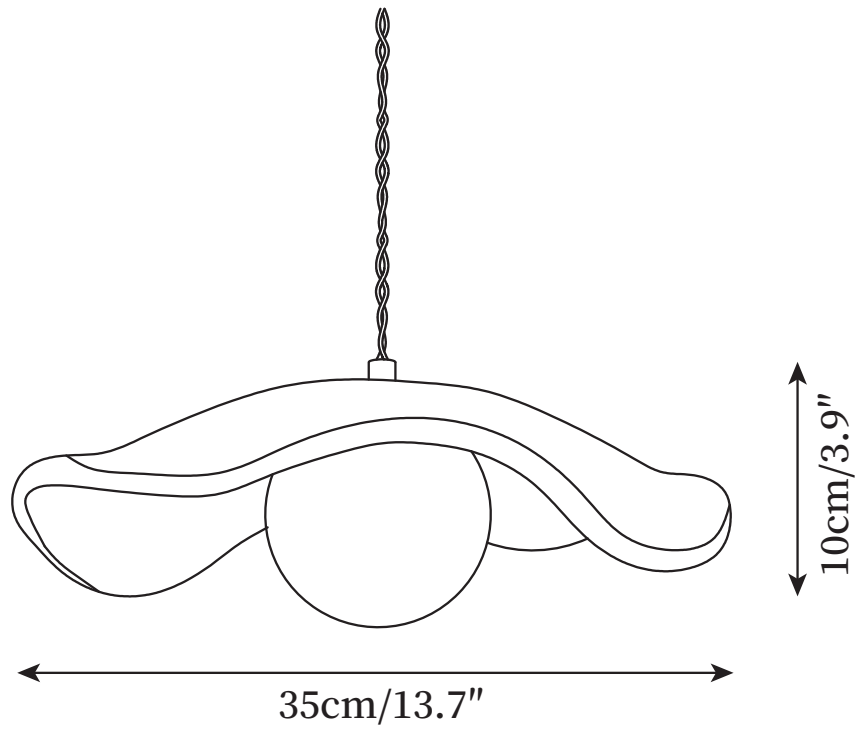

# SPECIFICATION SHEET

---

## SPECIFICATION DETAILS

\*For custom options, consult factory for details

<b>Fixture Dimensions</b>	D 13.7" x H 3.9"
<b>Light source</b>	G9
<b>Wattage</b>	~5W
<b>Voltage</b>	AC 110-240V
<b>Color Temperature</b>	Based on the purchase of light bulbs
<b>CRI(Ra)</b>	80CRI
<b>Mounting</b>	Ceiling
<b>Driver Required</b>	NO
<b>Optional Color Temps</b>	Buy bulbs as needed
<b>LED Rated Life</b>	Based on bulb life (we do not supply bulbs)
<b>Dimming</b>	Dimming is not supported
<b>Finishes</b>	Beige, Green, Orange
<b>Shade Details</b>	Beige, Green, Orange
<b>Material</b>	Metal, Resin, Glass
<b>Wire Length</b>	59"
<b>Wire Type</b>	Black Suspension Wires