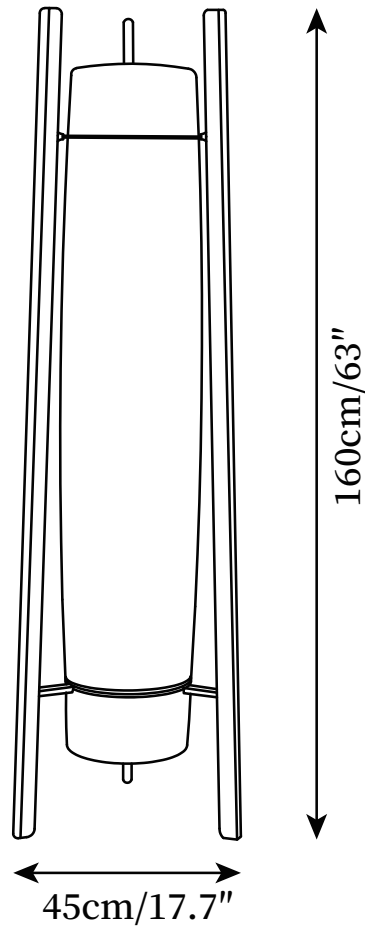

SPECIFICATION SHEET

SPECIFICATION DETAILS

*For custom options, consult factory for details

Fixture Dimensions	D 17.7" x H 63"
Light source	Integrated LED
Wattage	~10W
Voltage	AC 110-240V
Color Temperature	3000K
CRI(Ra)	80CRI
Mounting	Floor
Driver Required	Yes
Optional Color Temps	Warm Light (3000K), Neutral Light (4500K), Cool Light (6000K)
LED Rated Life	30000 hours
Dimming	Dimming is not supported
Finishes	Walnut
Shade Details	White
Material	Walnut, Acrylic
Wire Length	98.4"
Wire Type	Wire with switch plug