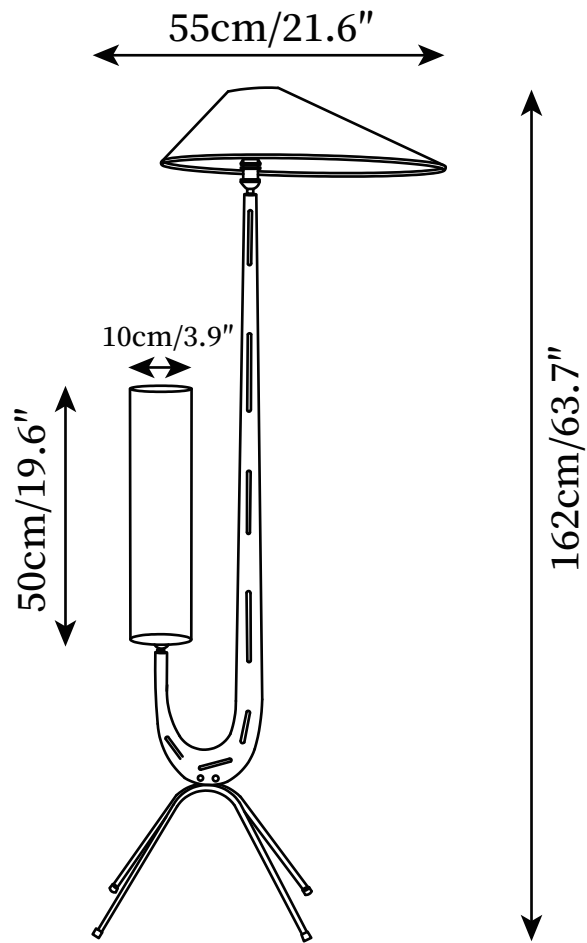

SPECIFICATION SHEET

SPECIFICATION DETAILS

*For custom options, consult factory for details

Fixture Dimensions	D 21.6" x H 63.7"
Light source	E26 or E27
Wattage	Max 40W
Voltage	AC 110-240V
Color Temperature	Based on the purchase of light bulbs
CRI(Ra)	80CRI
Mounting	Floor
Driver Required	NO
Optional Color Temps	Buy bulbs as needed
LED Rated Life	Based on bulb life (we do not supply bulbs)
Dimming	Dimming is not supported
Finishes	Walnut
Shade Details	White
Material	Metal, Walnut, Fabric
Wire Length	98.4"
Wire Type	Wire with switch plug