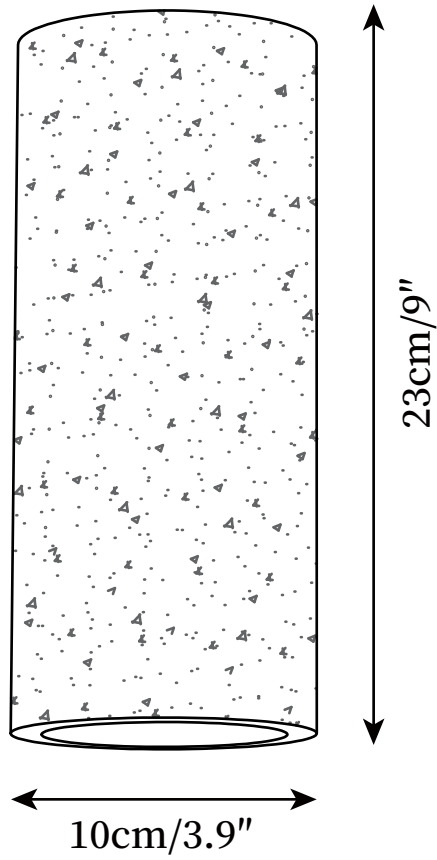

SPECIFICATION SHEET

SPECIFICATION DETAILS

*For custom options, consult factory for details

Fixture Dimensions	D 3.9" x H 9"
Light source	E26 or E27. (bulb not included)
Wattage	MAX 40W incandescent bulb or LED equivalent.
Voltage	AC 110-240V
Mounting	Hardwired.
Dimming	Compatible with dimmable bulbs (bulb not included)
Control method	Compatible with common wall switches (not included)
Finishes	Grey, Red, Beige, Brown, Black.
Shade Details	Grey, Red, Beige, Brown, Black.
Material	Composite Material.