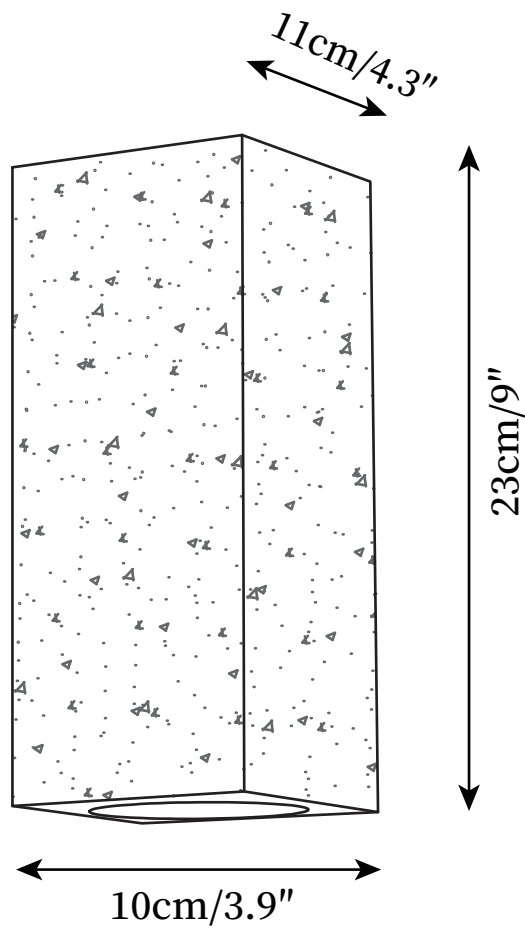

SPECIFICATION SHEET

SPECIFICATION DETAILS

*For custom options, consult factory for details

Fixture Dimensions	D 3.9" x H 9"
Light source	Integrated LED
Wattage	~5W
Voltage	AC 110-240V
Color Temperature	3000k
CRI(Ra)	80CRI
Mounting	Wall
Driver Required	Yes
Optional Color Temps	Warm Light (3000K), Neutral Light (4500K), Cool Light (6000K)
LED Rated Life	30000 hours
Dimming	Dimming is not supported
Finishes	Grey, Red, White, Brown, Black
Shade Details	Grey, Red, White, Brown, Black
Material	Composite Material
Wire Length	No
Wire Type	No