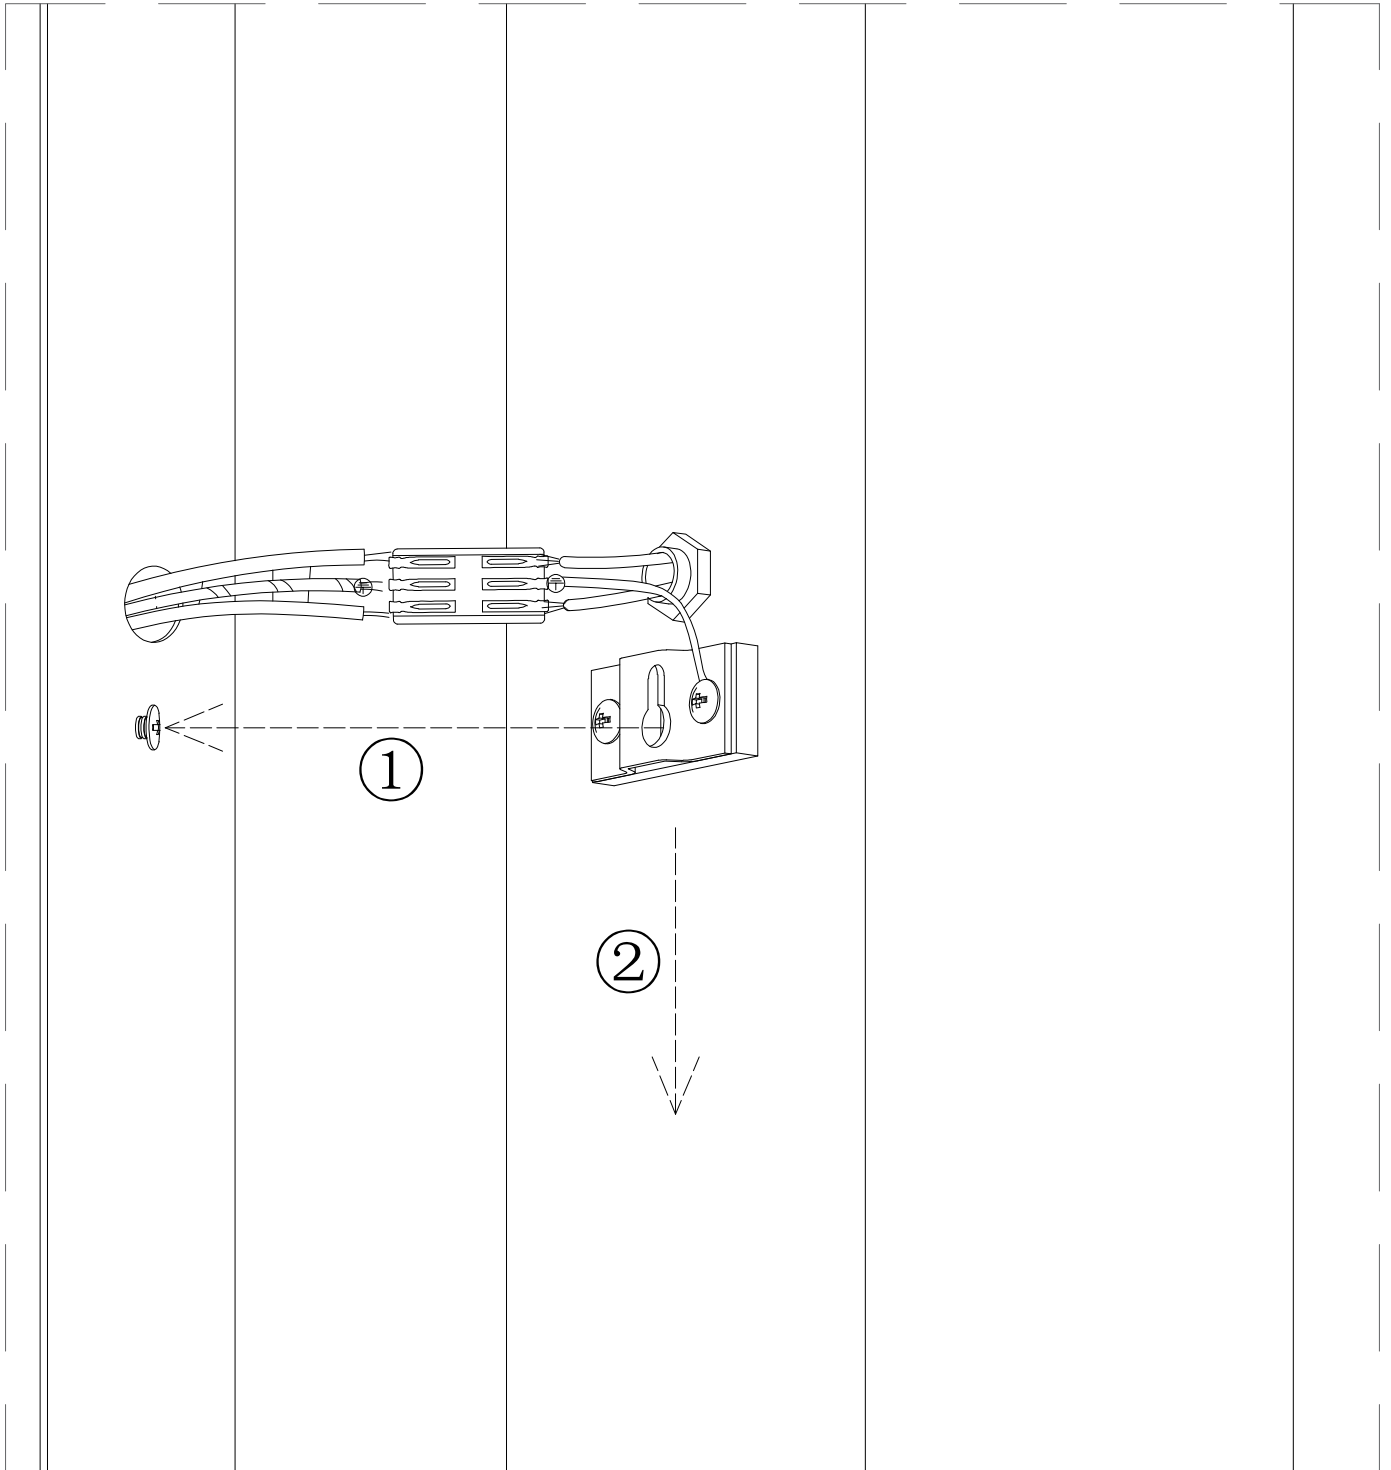

Do not immerse in water.

WARNINGS

Failure to follow assembly instructions may result in a fire or electric shock hazard.

CAUTION

Pulling the light fixture out of the surface may cause personal injury and damage to the fixture and/or the mounting surface. To reduce the likelihood of such injury or damage, install it only on surfaces with intact mechanical structures.

WARNINGS

Choking hazard. Keep the power cord at least 3 feet away from cribs, bassinets, and toddler beds.

CARE AND MAINTENANCE

Handle with Care: Please exercise caution during assembly and cleaning to avoid scratches or breakage.

1

2

3

①: The hole is designed for screw insertion.

②: Embed below