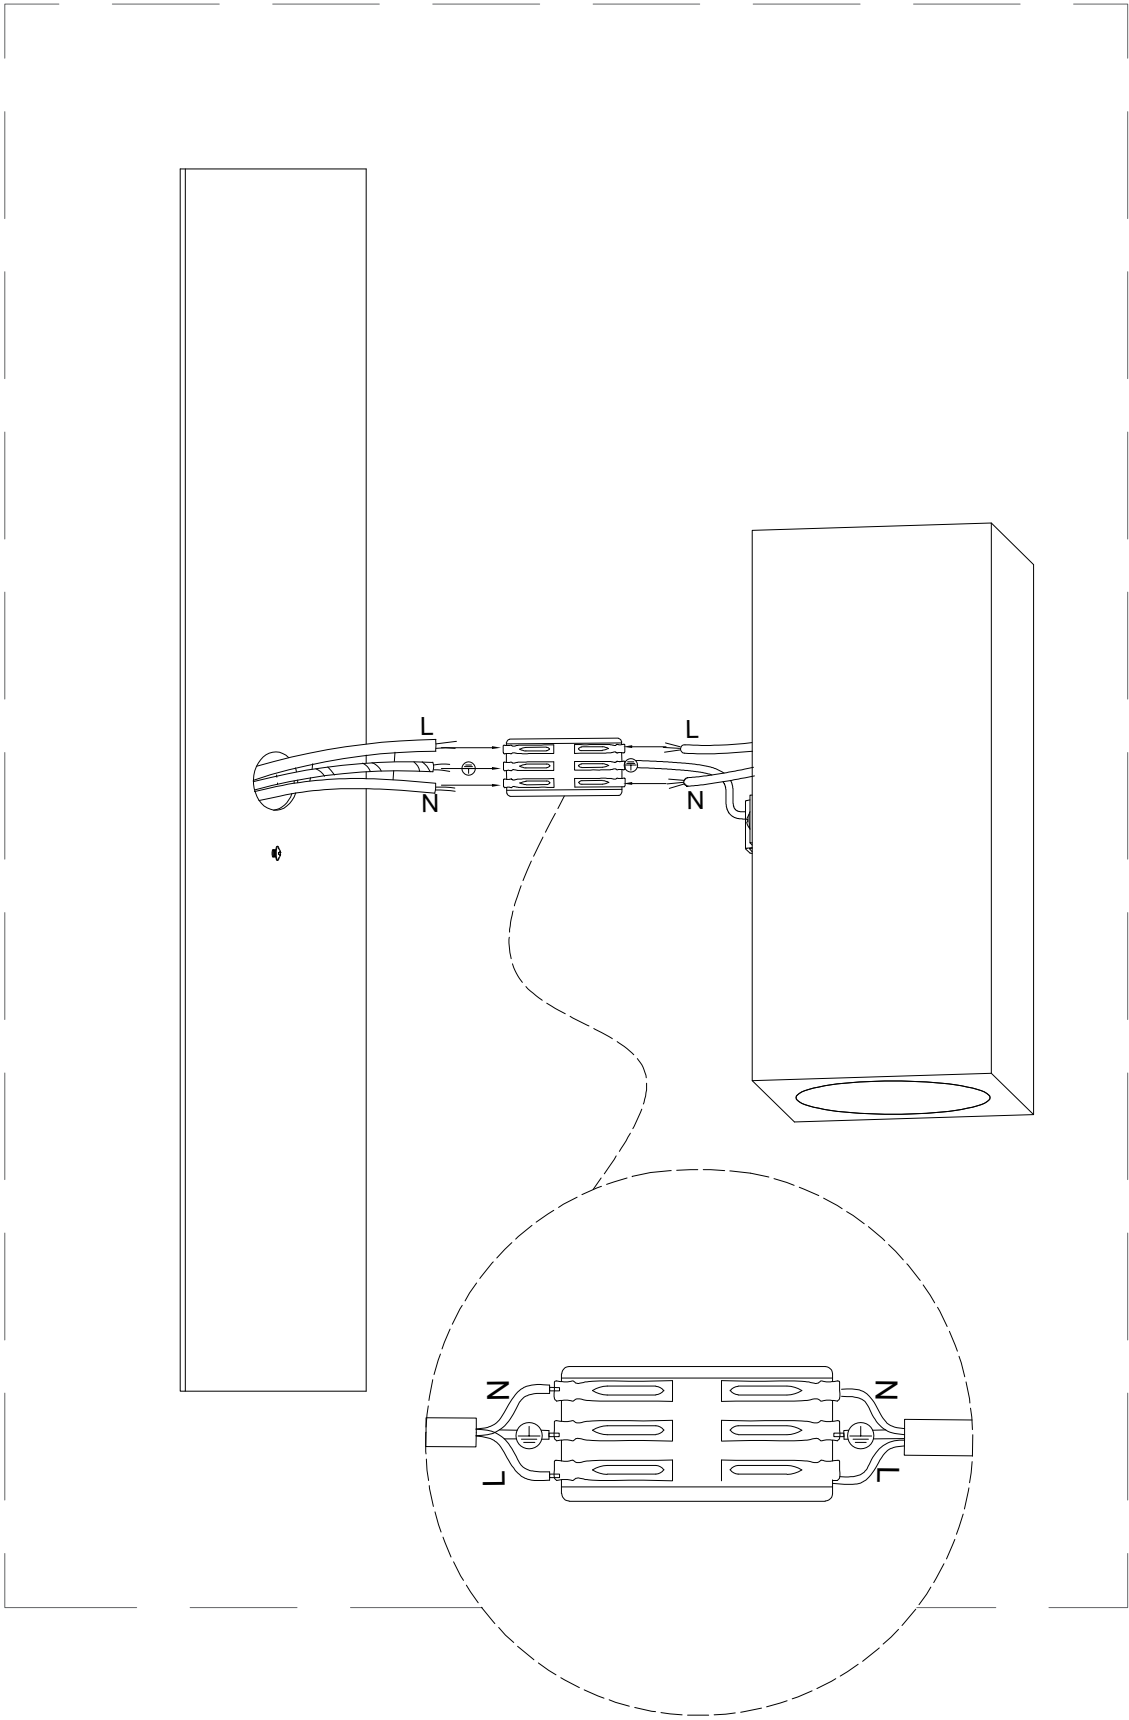

Do not immerse in water.

WARNINGS

Failure to follow assembly instructions may result in a fire or electric shock hazard.

CAUTION

Pulling the light fixture out of the surface may cause personal injury and damage to the fixture and/or the mounting surface. To reduce the likelihood of such injury or damage, install it only on surfaces with intact mechanical structures.

WARNINGS

Choking hazard. Keep the power cord at least 3 feet away from cribs, bassinets, and toddler beds.

CARE AND MAINTENANCE

Handle with Care: Please exercise caution during assembly and cleaning to avoid scratches or breakage.

1

2

3

①: The hole is designed for screw insertion.

②: Embed below