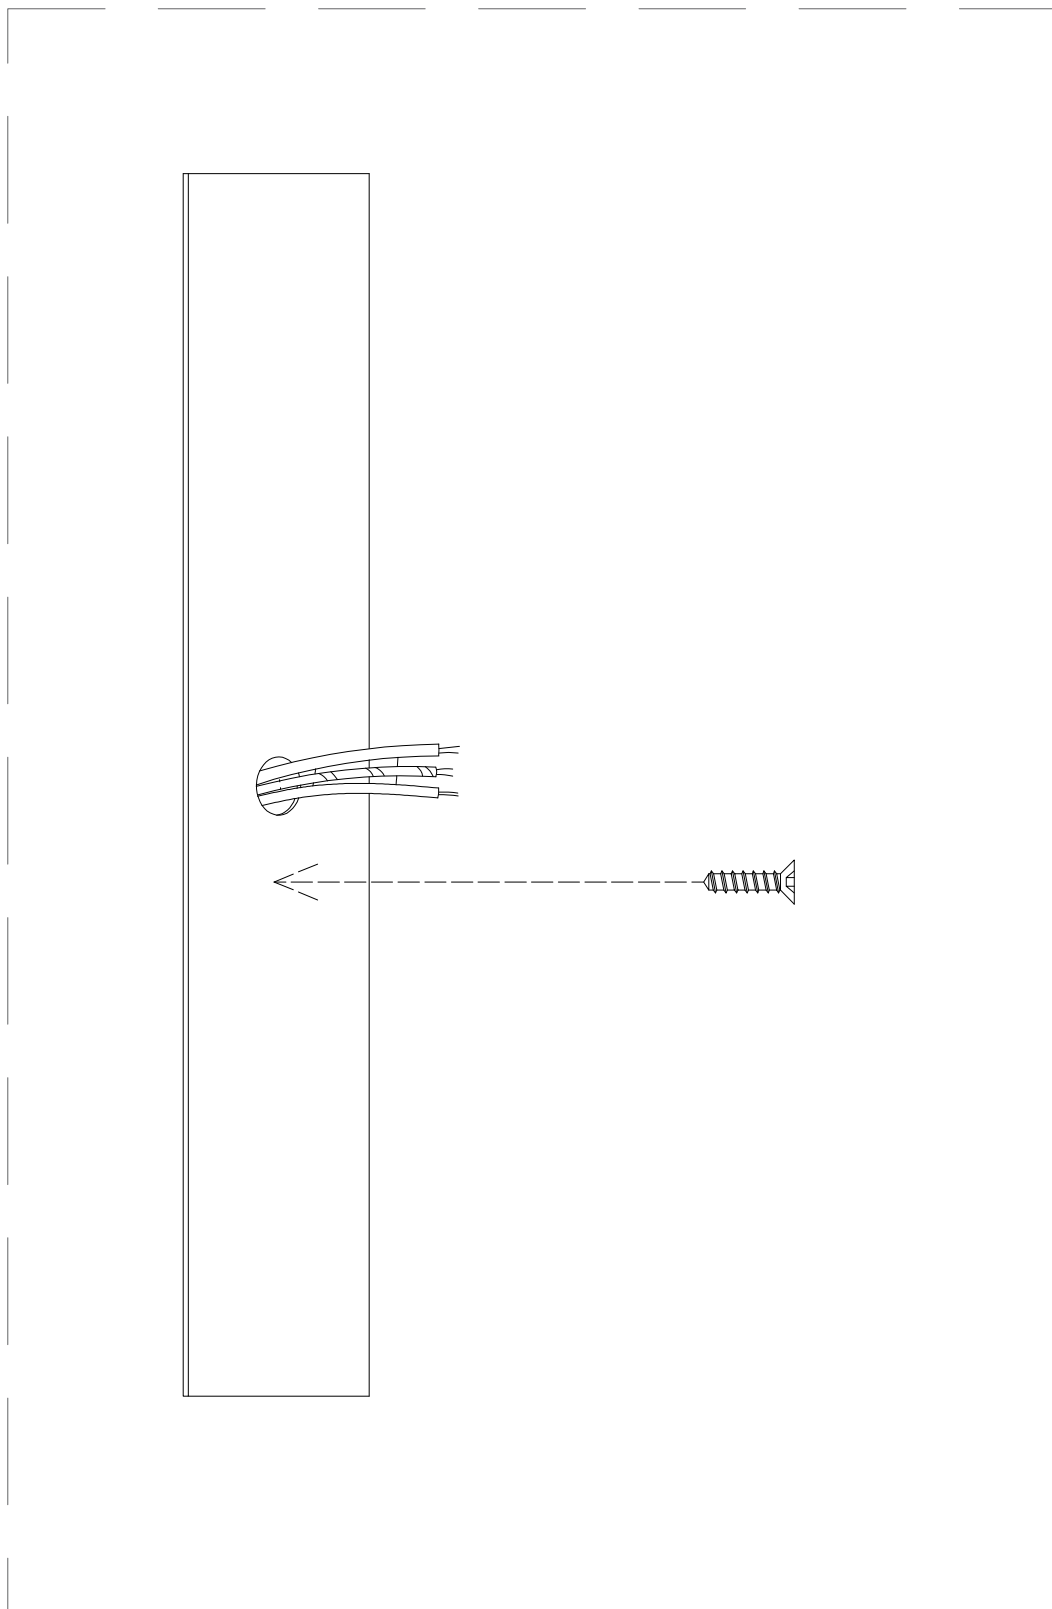

Do not immerse in water.

WARNINGS

Failure to follow assembly instructions may result in a fire or electric shock hazard.

CAUTION

Pulling the light fixture out of the surface may cause personal injury and damage to the fixture and/or the mounting surface. To reduce the likelihood of such injury or damage, install it only on surfaces with intact mechanical structures.

WARNINGS

Choking hazard. Keep the power cord at least 3 feet away from cribs, bassinets, and toddler beds.

CARE AND MAINTENANCE

Handle with Care: Please exercise caution during assembly and cleaning to avoid scratches or breakage.

1

2

3

①: The hole is designed for screw insertion.

②: Embed below