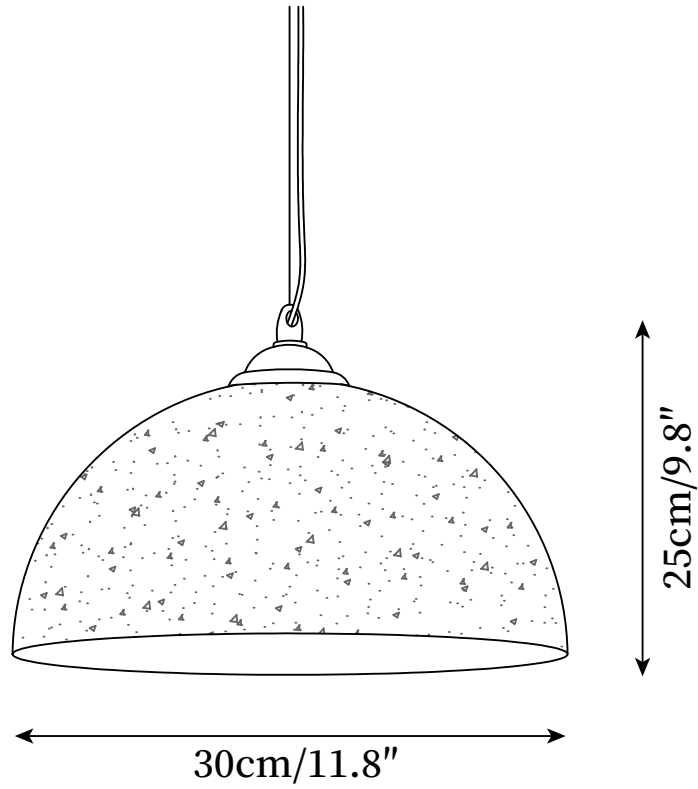

## SPECIFICATION DETAILS

\*For custom options, consult factory for details

<b>Fixture Dimensions</b>	D 11.8" x H 9.8"
<b>Light source</b>	E26 or E27 (bulb not included)
<b>Wattage</b>	MAX 40W incandescent bulb or LED equivalent.
<b>Voltage</b>	AC 110-240V
<b>Mounting</b>	Hardwired.
<b>Dimming</b>	Compatible with dimmable bulbs (bulb not included)
<b>Control method</b>	Compatible with common wall switches (not included)
<b>Finishes</b>	Grey, Red, White, Light Yellow, Black
<b>Crystal Color</b>	Grey, Red, White, Light Yellow, Black
<b>Material</b>	Metal, Composite Material.
<b>Wire Length</b>	The standard length of the suspended wire is 59 "(150 cm) and the length is adjustable.